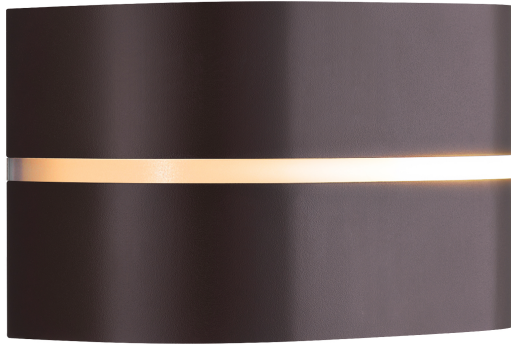

SIBELIS | WALL LIGHT | BROWN METALLIC

2418311061

nordlux®

Voltage (V): 220-240 Volt
IP degree: IP44
Maximum bulb wattage (W): 10W
Class (Class 1, Class 2, Class 3):
Class 2 (Double isolated)
Socket type: E27
Parallel connection: True

Height (cm): 12
Width (cm): 19.5
Projection (cm): 11.5
EAN: 5704924017704
TUN: 2366816
Item Number: 2418311061

Pcs Per Master Carton: 3
Sales Box Height (cm): 23
Sales Box Width(cm): 20.5
Sales Box Depth (cm): 16.5
Sales Box Volume m³ : 0.0078
Product net weight (kg): 0.434

Primary material: Plastic
Secondary material: Aluminium
Colour: Brown metallic

- Simple and timeless design
- Soft, pleasant light
- Parallel connection possible

Sibelis has a simple and timeless design with lightly curved shapes and clean lines. The white diffuser ensures soft, pleasant lighting for your outdoor spaces.