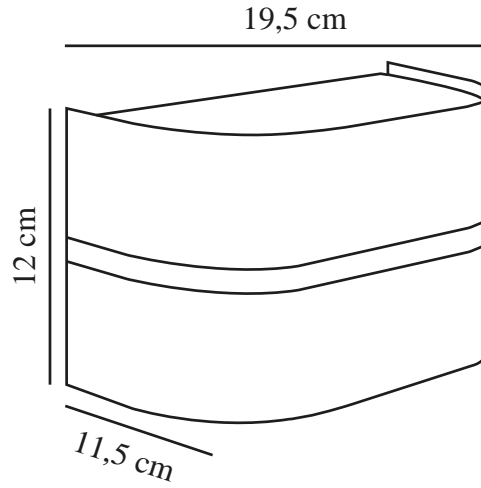

SIBELIS | WALL LIGHT | BROWN METALLIC

2418311061

nordlux®

Voltage (V): 220-240 Volt
IP degree: IP44
Maximum bulb wattage (W): 10W
Class (Class 1, Class 2, Class 3):
Class 2 (Double isolated)
Socket type: E27
Parallel connection: True

Height (cm): 12
Width (cm): 19.5
Projection (cm): 11.5
EAN: 5704924017704
TUN: 2366816
Item Number: 2418311061

Pcs Per Master Carton: 3
Sales Box Height (cm): 23
Sales Box Width(cm): 20.5
Sales Box Depth (cm): 16.5
Sales Box Volume m³ : 0.0078
Product net weight (kg): 0.434