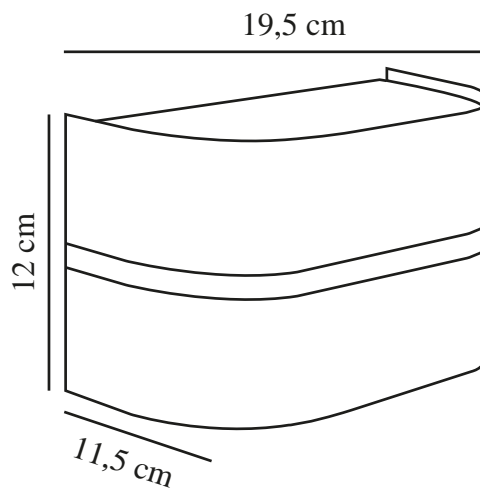

SIBELIS | WALL LIGHT | BROWN METALLIC

2418311061

nordlux®

Voltage (V): 220-240 Volt
IP degree: IP44
Maximum bulb wattage (W): 10W
Class (Class 1, Class 2, Class 3):
Class 2 (Double isolated)
Socket type: E27
Parallel connection: True

Height (cm): 12
Width (cm): 19.5
Projection (cm): 11.5
EAN: 5704924017704
TUN: 2366816
Item Number: 2418311061

Pcs Per Master Carton: 3
Sales Box Height (cm): 23
Sales Box Width(cm): 20.5
Sales Box Depth (cm): 16.5
Sales Box Volume m³ : 0.0078
Product net weight (kg): 0.434