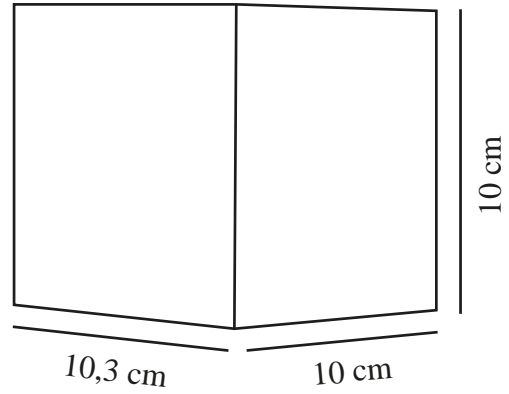

MILDA KUBI | WALL LIGHT | BLACK

2418331003

nordlux®

Voltage (V): 220-240 Volt
IP degree: IP44
Class (Class 1, Class 2, Class 3):
Class 2 (Double isolated)
Socket type: LED Module
Parallel connection: True

Primary material: Aluminium
Secondary material: Plastic
Colour: Black

Height (cm): 10
Width (cm): 10
Projection (cm): 10.3

EAN: 5704924017711
TUN: 2366817
Item Number: 2418331003
Pcs Per Master Carton: 3
Sales Box Height (cm): 11

Sales Box Width(cm): 11
Sales Box Depth (cm): 11
Sales Box Volume m³ : 0.0013
Product net weight (kg): 0.3344

Brightness of light (Lumen): 290
Colour temperature (Kelvin):
3000K
Ra-value : 80
Lifetime (hours): 25000
Energy class: F
Actual watt (W): 4.9