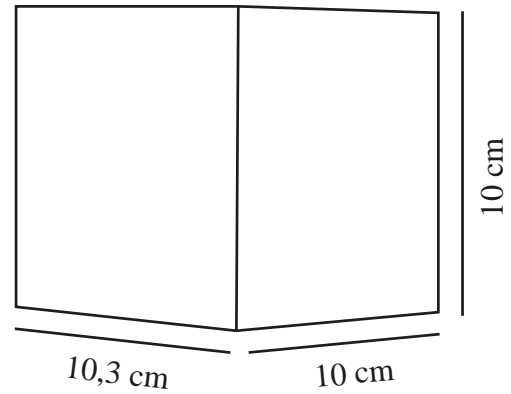

MILDA KUBI | WALL LIGHT | ANTHRACITE

2418331050

nordlux®

Voltage (V): 220-240 Volt
IP degree: IP44
Class (Class 1, Class 2, Class 3):
Class 2 (Double isolated)
Socket type: LED Module
Parallel connection: True

Primary material: Aluminium
Secondary material: Plastic
Colour: Anthracite

Height (cm): 10
Width (cm): 10
Projection (cm): 10.3

EAN: 5704924017728
TUN: 2366818
Item Number: 2418331050
Pcs Per Master Carton: 3
Sales Box Height (cm): 11

Sales Box Width(cm): 11
Sales Box Depth (cm): 11
Sales Box Volume m³ : 0.0013
Product net weight (kg): 0.3344

Brightness of light (Lumen): 290
Colour temperature (Kelvin):
3000K
Ra-value : 80
Lifetime (hours): 25000
Energy class: F
Actual watt (W): 4.9

- Simple and minimalistic design
- Lights both up and down
- Light effects included
- Parallel connection possible
- 5-year LED guarantee

Milda Kubi has a simple and minimalistic design and provides an interesting lighting effect both upwards and downwards on the wall. Use the built-in light masks to create the light pattern you want.

ENERG

Nordlux
2418331050

A
B
C
D
E
F
G

5
kWh/1000h

2019/2015