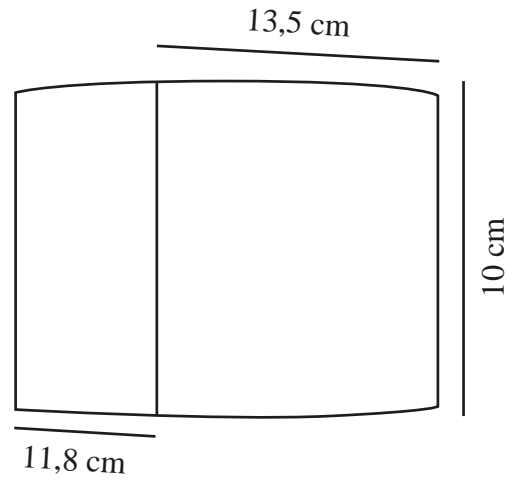

# MILDA | WALL LIGHT | BLACK

2418351003

nordlux®

Voltage (V): 220-240 Volt  
IP degree: IP44  
Class (Class 1, Class 2, Class 3):  
Class 2 (Double isolated)  
Socket type: LED Module  
Parallel connection: True

Primary material: Aluminium  
Secondary material: Plastic  
Colour: Black

Height (cm): 10  
Width (cm): 13.5  
Projection (cm): 11.8

EAN: 5704924017735  
TUN: 2366819  
Item Number: 2418351003  
Pcs Per Master Carton: 3  
Sales Box Height (cm): 11

Sales Box Width(cm): 14.5  
Sales Box Depth (cm): 12.5  
Sales Box Volume m<sup>3</sup> : 0.002  
Product net weight (kg): 0.3382

Brightness of light (Lumen): 290  
Colour temperature (Kelvin):  
3000K  
Ra-value : 80  
Lifetime (hours): 25000  
Energy class: F  
Actual watt (W): 4.9