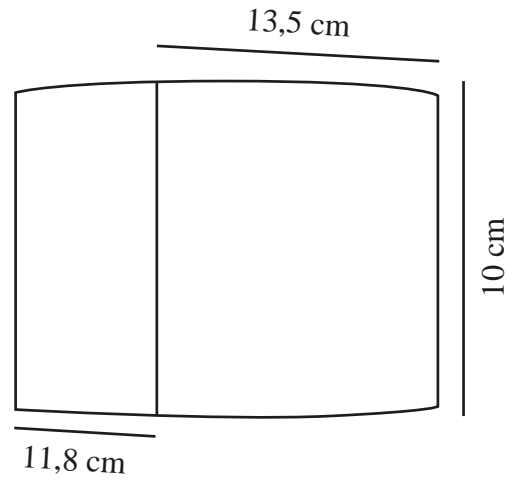

# MILDA | WALL LIGHT | ANTHRACITE

2418351050

nordlux®

Voltage (V): 220-240 Volt  
IP degree: IP44  
Class (Class 1, Class 2, Class 3):  
Class 2 (Double isolated)  
Socket type: LED Module  
Parallel connection: True

Primary material: Aluminium  
Secondary material: Plastic  
Colour: Anthracite

Height (cm): 10  
Width (cm): 13.5  
Projection (cm): 11.8  
EAN: 5704924017742  
TUN: 2366820  
Item Number: 2418351050  
Pcs Per Master Carton: 3  
Sales Box Height (cm): 11

Sales Box Width(cm): 14.5  
Sales Box Depth (cm): 12.5  
Sales Box Volume m<sup>3</sup> : 0.002  
Product net weight (kg): 0.3382

Brightness of light (Lumen): 290  
Colour temperature (Kelvin):  
3000K  
Ra-value : 80  
Lifetime (hours): 25000  
Energy class: F  
Actual watt (W): 4.9