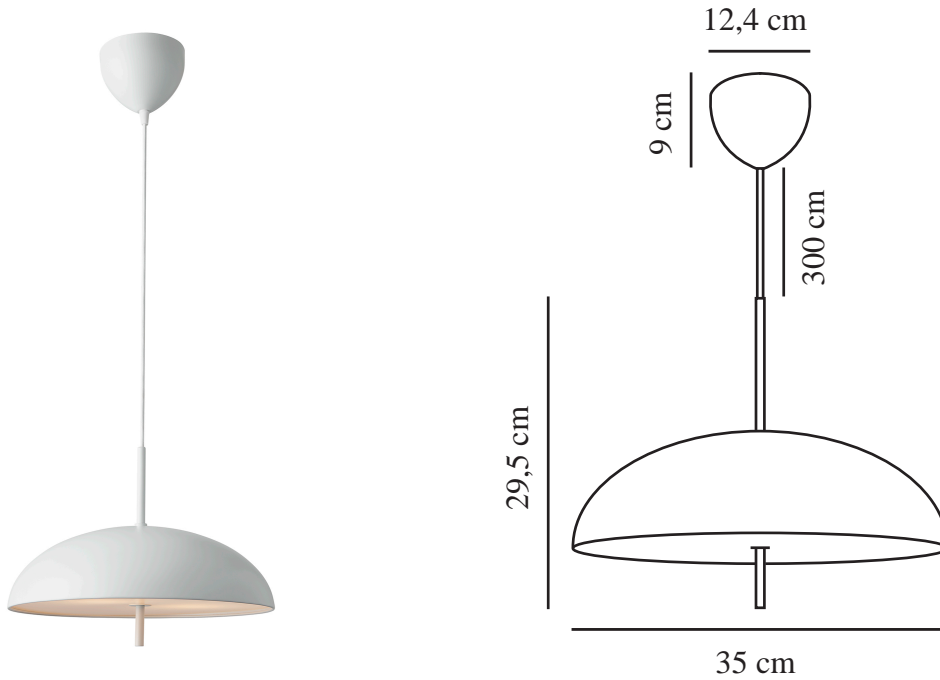

VERSALE 35 | PENDANT | WHITE

2420013001

Voltage (V): 220-240 Volt
IP degree: IP20
Maximum bulb wattage (W):
2*40W
Class (Class 1, Class 2, Class 3):
Class 2 (Double isolated)
Socket type: E27
Parallel connection: False

Colour: White
Height (cm): 29.5
Width (cm): 35
Shade Diameter (cm): 35
Outdoor base dimension (cm):
12.5
Lenght (cm): 35

Item Number: 2420013001
Pcs Per Master Carton: 3
Sales Box Height (cm): 22
Sales Box Width(cm): 38
Sales Box Depth (cm): 38
Sales Box Volume m³ : 0.0318
Product net weight (kg): 1.329

Primary material: Metal
Secondary material:
Polycarbonate
Colour of the cable: White
Length of the cable (cm): 300
Surface material of the cable:
Textile
Is the cable replaceable: False

EAN: 5704924018244

- Scandinavian minimalism • Sculptural design
- Soft and diffused light

The Versale series from Anker Studio epitomises Scandinavian minimalism with a crisp and clean design. A perfectly round shade with a uniform light surface broken only by the frame that pierces it. The pendant effortlessly creates the perfect ambience for your dining area with a pleasant, glare-free light.