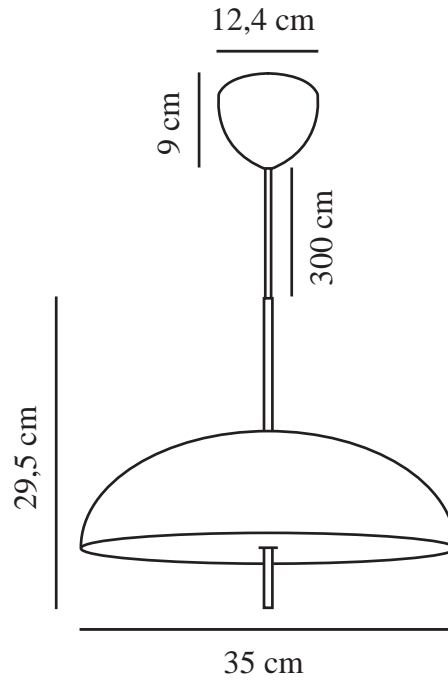

VERSALE 35 | PENDANT | BLACK

2420013003

Voltage (V): 220-240 Volt
IP degree: IP20
Maximum bulb wattage (W):
2x40W
Class (Class 1, Class 2, Class 3):
Class 2 (Double isolated)
Socket type: E27
Parallel connection: False

Primary material: Metal
Secondary material:
Polycarbonate
Colour of the cable: Black
Length of the cable (cm): 300
Surface material of the cable:
Textile
Is the cable replaceable: False

Colour: Black
Height (cm): 29.5
Width (cm): 35
Shade Diameter (cm): 35
Shade Height (cm): 35
Length (cm): 35

EAN: 5704924018251
Item Number: 2420013003

Pcs Per Master Carton: 3
Sales Box Height (cm): 22
Sales Box Width (cm): 38
Sales Box Depth (cm): 38
Sales Box Volume m³ : 0.0318
Product net weight (kg): 1.329

- Scandinavian minimalism • Sculptural design
- Soft and diffused light

The Versale series from Anker Studio epitomises Scandinavian minimalism with a crisp and clean design. A perfectly round shade with a uniform light surface broken only by the frame that pierces it. The pendant effortlessly creates the perfect ambience for your dining area with a pleasant, glare-free light.