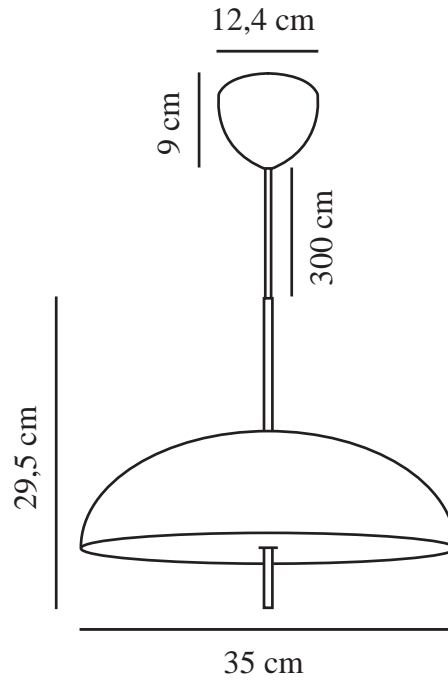

VERSALE 35 | PENDANT | BLACK

2420013003

Voltage (V): 220-240 Volt
IP degree: IP20
Maximum bulb wattage (W):
2*40W
Class (Class 1, Class 2, Class 3):
Class 2 (Double isolated)
Socket type: E27
Parallel connection: False

Primary material: Metal
Secondary material:
Polycarbonate
Colour of the cable: Black
Length of the cable (cm): 300
Surface material of the cable:
Textile
Is the cable replaceable: False

Colour: Black
Height (cm): 29.5
Width (cm): 35
Shade Diameter (cm): 35
Shade Height (cm): 35
Outdoor base dimension (cm):
12.5
Lenght (cm): 35

EAN: 5704924018251

Item Number: 2420013003
Pcs Per Master Carton: 3
Sales Box Height (cm): 22
Sales Box Width(cm): 38
Sales Box Depth (cm): 38
Sales Box Volume m³ : 0.0318
Product net weight (kg): 1.329

- Scandinavian minimalism • Sculptural design
- Soft and diffused light

The Versale series from Anker Studio epitomises Scandinavian minimalism with a crisp and clean design. A perfectly round shade with a uniform light surface broken only by the frame that pierces it. The pendant effortlessly creates the perfect ambience for your dining area with a pleasant, glare-free light.