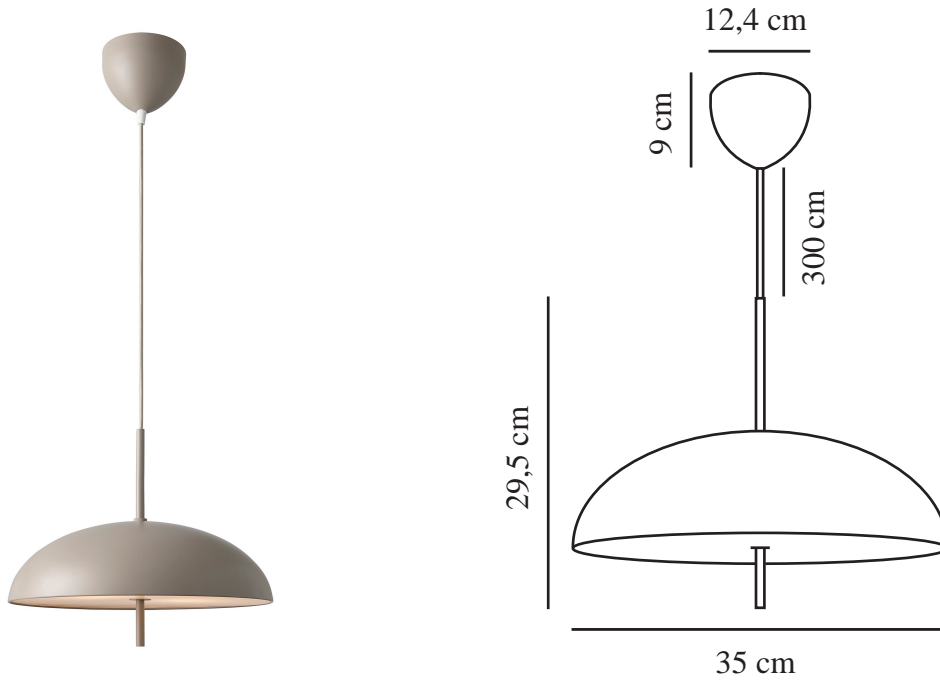

VERSALE 35 | PENDANT | BROWN

2420013009

Voltage (V): 220-240 Volt
IP degree: IP20
Maximum bulb wattage (W):
2x40W
Class (Class 1, Class 2, Class 3):
Class 2 (Double isolated)
Socket type: E27
Parallel connection: False

Primary material: Metal
Secondary material:
Polycarbonate
Colour of the cable: Brown
Length of the cable (cm): 300
Surface material of the cable:
Textile
Is the cable replaceable: False

Colour: Brown
Height (cm): 29.5
Width (cm): 35
Shade Diameter (cm): 35
Length (cm): 35
EAN: 5704924018268
Item Number: 2420013009

Pcs Per Master Carton: 3
Sales Box Height (cm): 22
Sales Box Width(cm): 38
Sales Box Depth (cm): 38
Sales Box Volume m³ : 0.0318
Product net weight (kg): 1.329

- Scandinavian minimalism • Sculptural design
- Soft and diffused light