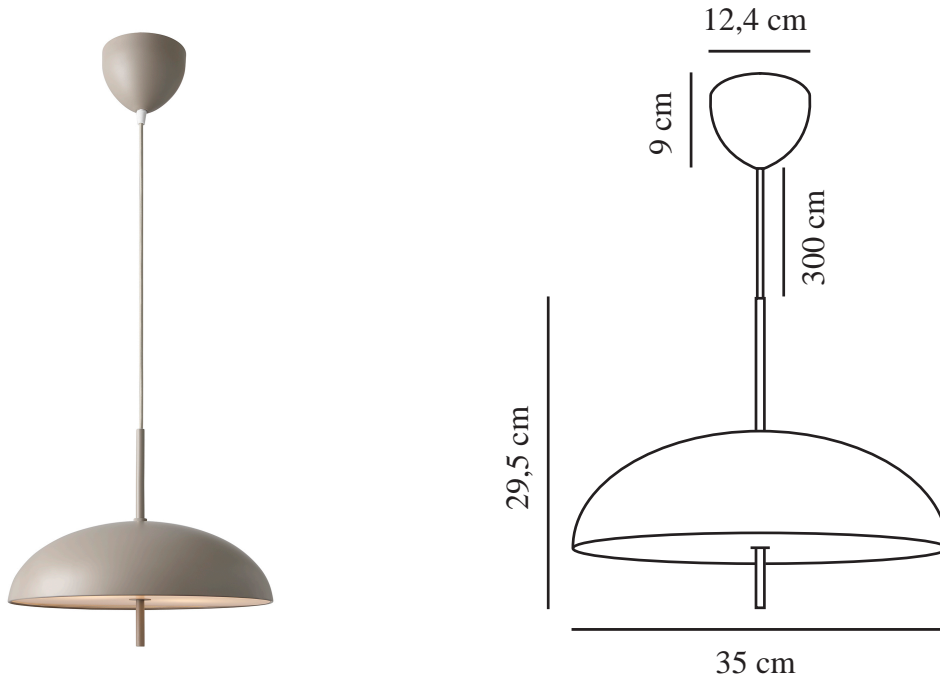

VERSALE 35 | PENDANT | BROWN

2420013009

Voltage (V): 220-240 Volt
IP degree: IP20
Maximum bulb wattage (W):
2*40W
Class (Class 1, Class 2, Class 3):
Class 2 (Double isolated)
Socket type: E27
Parallel connection: False

Colour: Brown
Height (cm): 29.5
Width (cm): 35
Shade Diameter (cm): 35
Outdoor base dimension (cm):
12.5
Lenght (cm): 35

Item Number: 2420013009
Pcs Per Master Carton: 3
Sales Box Height (cm): 22
Sales Box Width(cm): 38
Sales Box Depth (cm): 38
Sales Box Volume m³ : 0.0318
Product net weight (kg): 1.329

Primary material: Metal
Secondary material:
Polycarbonate
Colour of the cable: Brown
Length of the cable (cm): 300
Surface material of the cable:
Textile
Is the cable replaceable: False

EAN: 5704924018268

- Scandinavian minimalism • Sculptural design
- Soft and diffused light

The Versale series from Anker Studio epitomises Scandinavian minimalism with a crisp and clean design. A perfectly round shade with a uniform light surface broken only by the frame that pierces it. The pendant effortlessly creates the perfect ambience for your dining area with a pleasant, glare-free light.