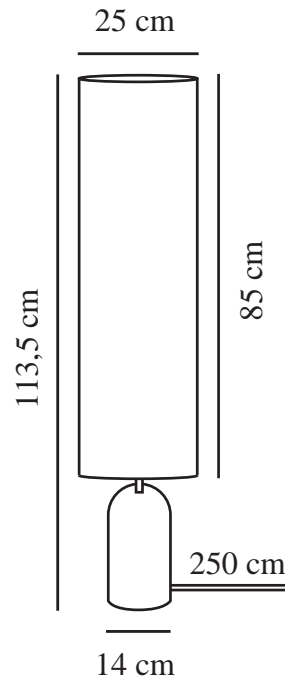

TALLI | FLOOR LAMP | BROWN

2420054018

Voltage (V): 220-240 Volt
IP degree: IP20
Maximum bulb wattage (W): 40W
Class (Class 1, Class 2, Class 3):
Class 2 (Double isolated)
Socket type: E27
Switch placement: On the cable
Parallel connection: False

Primary material: Tyvek
Secondary material: Metal
Colour of the cable: Black
Length of the cable (cm): 250
Surface material of the cable:
Textile
Is the cable replaceable: False
Colour: Brown

Height (cm): 113.5
Width (cm): 25
Tube Diameter (cm): 1.56
Shade Diameter (cm): 25
Shade Height (cm): 85
Outdoor base dimension (cm): 14
Length (cm): 25

EAN: 5704924018282
Item Number: 2420054018
Pcs Per Master Carton: 2

Sales Box Height (cm): 53
Sales Box Width (cm): 30
Sales Box Depth (cm): 30
Sales Box Volume m³: 0.0477
Product net weight (kg): 4.19