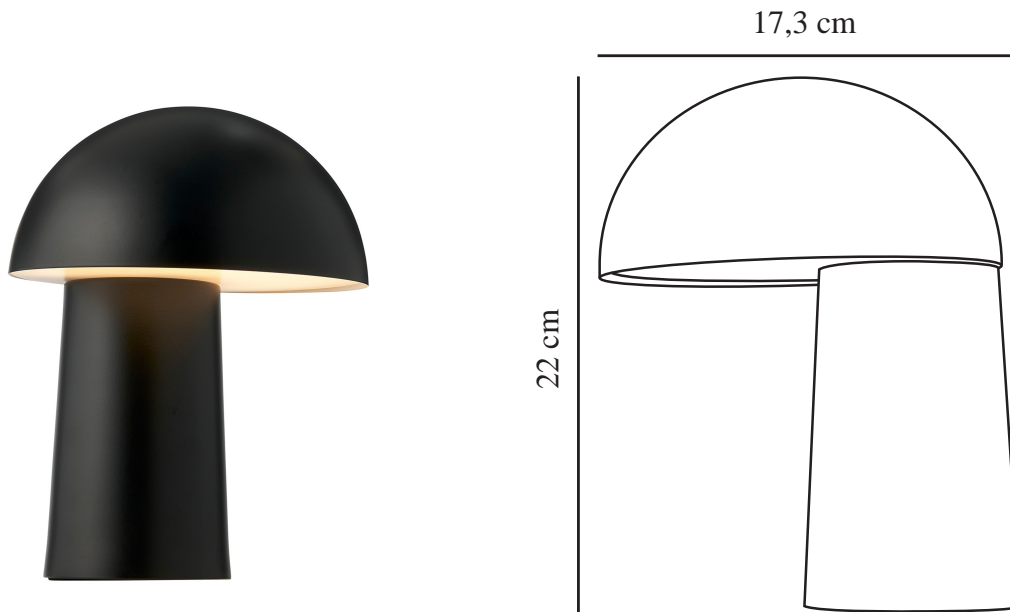

FAYE PORTABLE | TABLE LAMP | BLACK

2420155003

Voltage (V): 3.7 Volt
IP degree: IP20
Class (Class 1, Class 2, Class 3):
Class 3 (12V)
Socket type: LED Module
Switch placement: On the
tabel/ground base
Parallel connection: False

Height (cm): 21
Shade Diameter (cm): 16
Lenght (cm): 16
EAN: 5704924018305
Item Number: 2420155003
Pcs Per Master Carton: 3
Sales Box Height (cm): 25

Sales Box Width(cm): 19.5
Sales Box Depth (cm): 19.5
Sales Box Volume m³ : 0.0095
Product net weight (kg): 0.86

Primary material: Metal
Secondary material: Plastic
Colour of the cable: Black
Length of the cable (cm): 150
Surface material of the cable:
Plastic
Is the cable replaceable: True
Colour: Black

Brightness of light (Lumen): 300
Colour temperature (Kelvin): 2700
Ra-value : 80
Lifetime (hours): 25000
Battery lasting time for each
lumen: 230lm = 8hrs - 92lm =
15hrs - 23lm = 65hrs
Battery recharging 0%-100% (h):
8
Energy class: F

- Easy to place anywhere (battery powered) • USB-C charging cable included
- Dimmable, downward-facing light • 5-year LED guarantee

Danish Designer Charlotte Hønceke has created Faye – a portable and rechargeable lamp in harmonic, geometric shapes. This small lamp is packed with both personality and functionality, making it ideal for a shelf or other narrow space that needs a dimmable, downward-facing light.