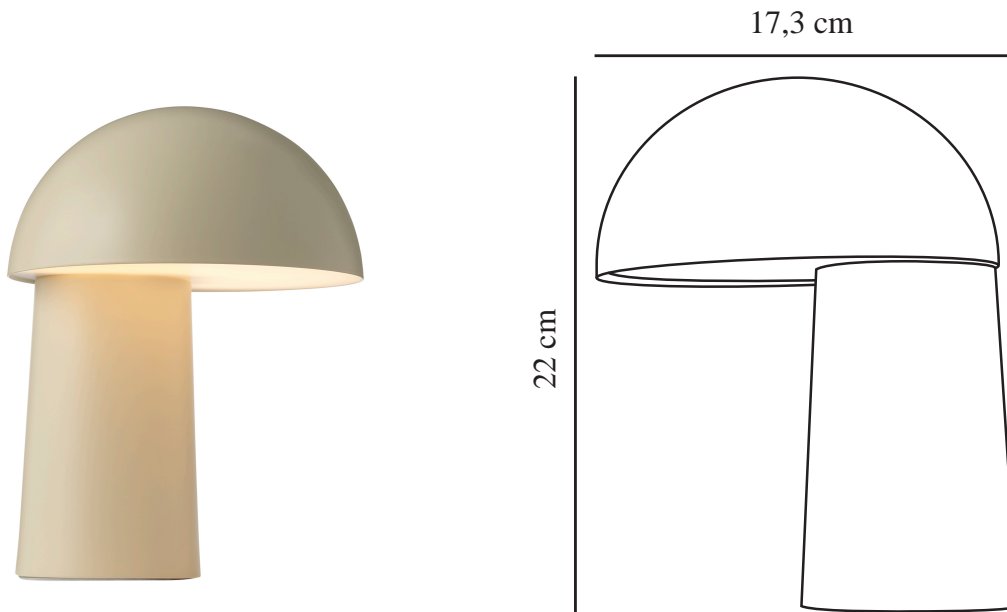

FAYE PORTABLE | TABLE LAMP | BEIGE

2420155009

Voltage (V): 3.7 Volt
IP degree: IP20
Class (Class 1, Class 2, Class 3):
Class 3 (12V)
Socket type: LED Module
Switch placement: On the base
Parallel connection: False

Primary material: Metal
Secondary material: Plastic
Colour of the cable: Black
Length of the cable (cm): 150
Surface material of the cable:
Plastic
Is the cable replaceable: True
Colour: Beige

Height (cm): 21
Shade Diameter (cm): 16
Length (cm): 16

EAN: 5704924018312
Item Number: 2420155009
Pcs Per Master Carton: 3
Sales Box Height (cm): 26
Sales Box Width(cm): 18

Sales Box Depth (cm): 18
Sales Box Volume m³ : 0.0084
Product net weight (kg): 0.8

Brightness of light (Lumen): 300
Colour temperature (Kelvin): 2700
Ra-value : 80
Lifetime (hours): 25000
Battery lasting time for each
lumen: 230lm = 8hrs - 92lm =
15hrs - 23lm = 65hrs
Battery recharging 0%-100% (h):
8