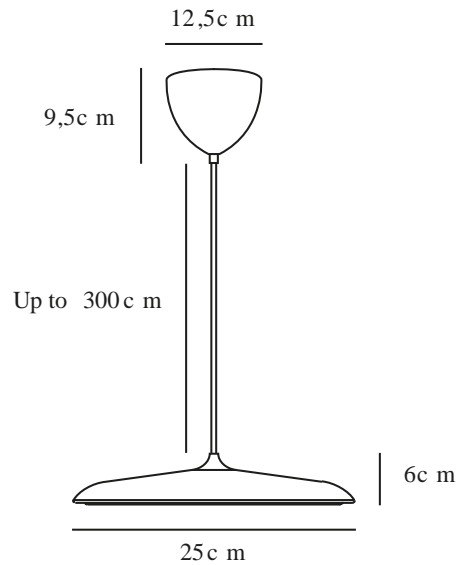

# ARTIST 25 | PENDANT | BLACK

2420203003

Voltage (V): 220-240 Volt  
IP degree: IP20  
Class (Class 1, Class 2, Class 3):  
Class 2 (Double isolated)  
Socket type: LED Module  
Parallel connection: False

Primary material: Metal  
Secondary material: Plastic  
Colour of the cable: Black  
Length of the cable (cm): 300  
Surface material of the cable:  
Textile  
Is the cable replaceable: False  
Colour: Black

Height (cm): 6  
Shade Diameter (cm): 25  
Shade Height (cm): 6  
Length (cm): 25

EAN: 5704924022555  
Item Number: 2420203003  
Pcs Per Master Carton: 2

Sales Box Height (cm): 32  
Sales Box Width (cm): 38  
Sales Box Depth (cm): 15  
Sales Box Volume m<sup>3</sup>: 0.0182  
Product net weight (kg): 1.164

Colour temperature (Kelvin): 3000  
Ra-value : 90  
Lifetime (hours): 30000  
Energy class: G

- Modern classic • Slim and timeless design • Dimmable
- Soft and diffused light • 5-year LED guarantee

With its contemporary design and simple shape, the award-winning Artist is a beautiful candidate for a future classic. As the name suggests, the design is inspired from the world of music – by a drum kit cymbal. Design by Bønnelycke MDD.