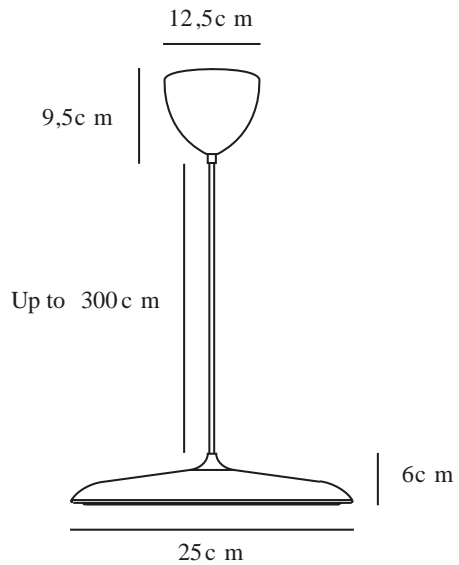

ARTIST 25 | PENDANT | BEIGE

2420203009

Voltage (V): 220-240 Volt
IP degree: IP20
Class (Class 1, Class 2, Class 3):
Class 2 (Double isolated)
Socket type: LED Module
Parallel connection: False

Primary material: Metal
Secondary material: Plastic
Colour of the cable: Beige
Length of the cable (cm): 300
Surface material of the cable:
Textile
Is the cable replaceable: False
Colour: Beige

Height (cm) : 6
Shade Diameter (cm): 25
Shade Height (cm): 6
Lenght (cm): 25

EAN: 5704924022562
Item Number: 2420203009
Pcs Per Master Carton: 2

Sales Box Height (cm): 38
Sales Box Width(cm): 32
Sales Box Depth (cm): 15
Sales Box Volume m³ : 0.0182
Product net weight (kg): 1.15