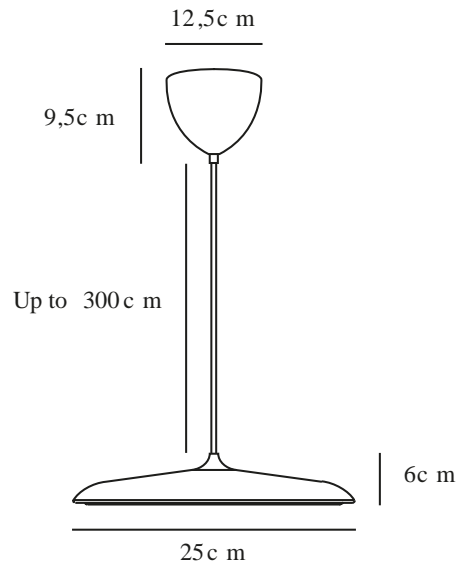

ARTIST 25 | PENDANT | BEIGE

2420203009

Voltage (V): 220-240 Volt
IP degree: IP20
Class (Class 1, Class 2, Class 3):
Class 2 (Double isolated)
Socket type: LED Module
Parallel connection: False

Primary material: Metal
Secondary material: Plastic
Colour of the cable: Beige
Length of the cable (cm): 300
Surface material of the cable:
Textile
Is the cable replaceable: False
Colour: Beige

Height (cm): 6
Shade Diameter (cm): 25
Shade Height (cm): 6
Length (cm): 25

EAN: 5704924022562
Item Number: 2420203009
Pcs Per Master Carton: 2

Sales Box Height (cm): 32
Sales Box Width (cm): 38
Sales Box Depth (cm): 15
Sales Box Volume m³: 0.0182
Product net weight (kg): 1.164

Colour temperature (Kelvin): 3000
Ra-value : 90
Lifetime (hours): 30000
Energy class: G

- Modern classic • Slim and timeless design • Dimmable
- Soft and diffused light • 5-year LED guarantee

With its contemporary design and simple shape, the award-winning Artist is a beautiful candidate for a future classic. As the name suggests, the design is inspired from the world of music – by a drum kit cymbal. Design by Bønnelycke MDD.