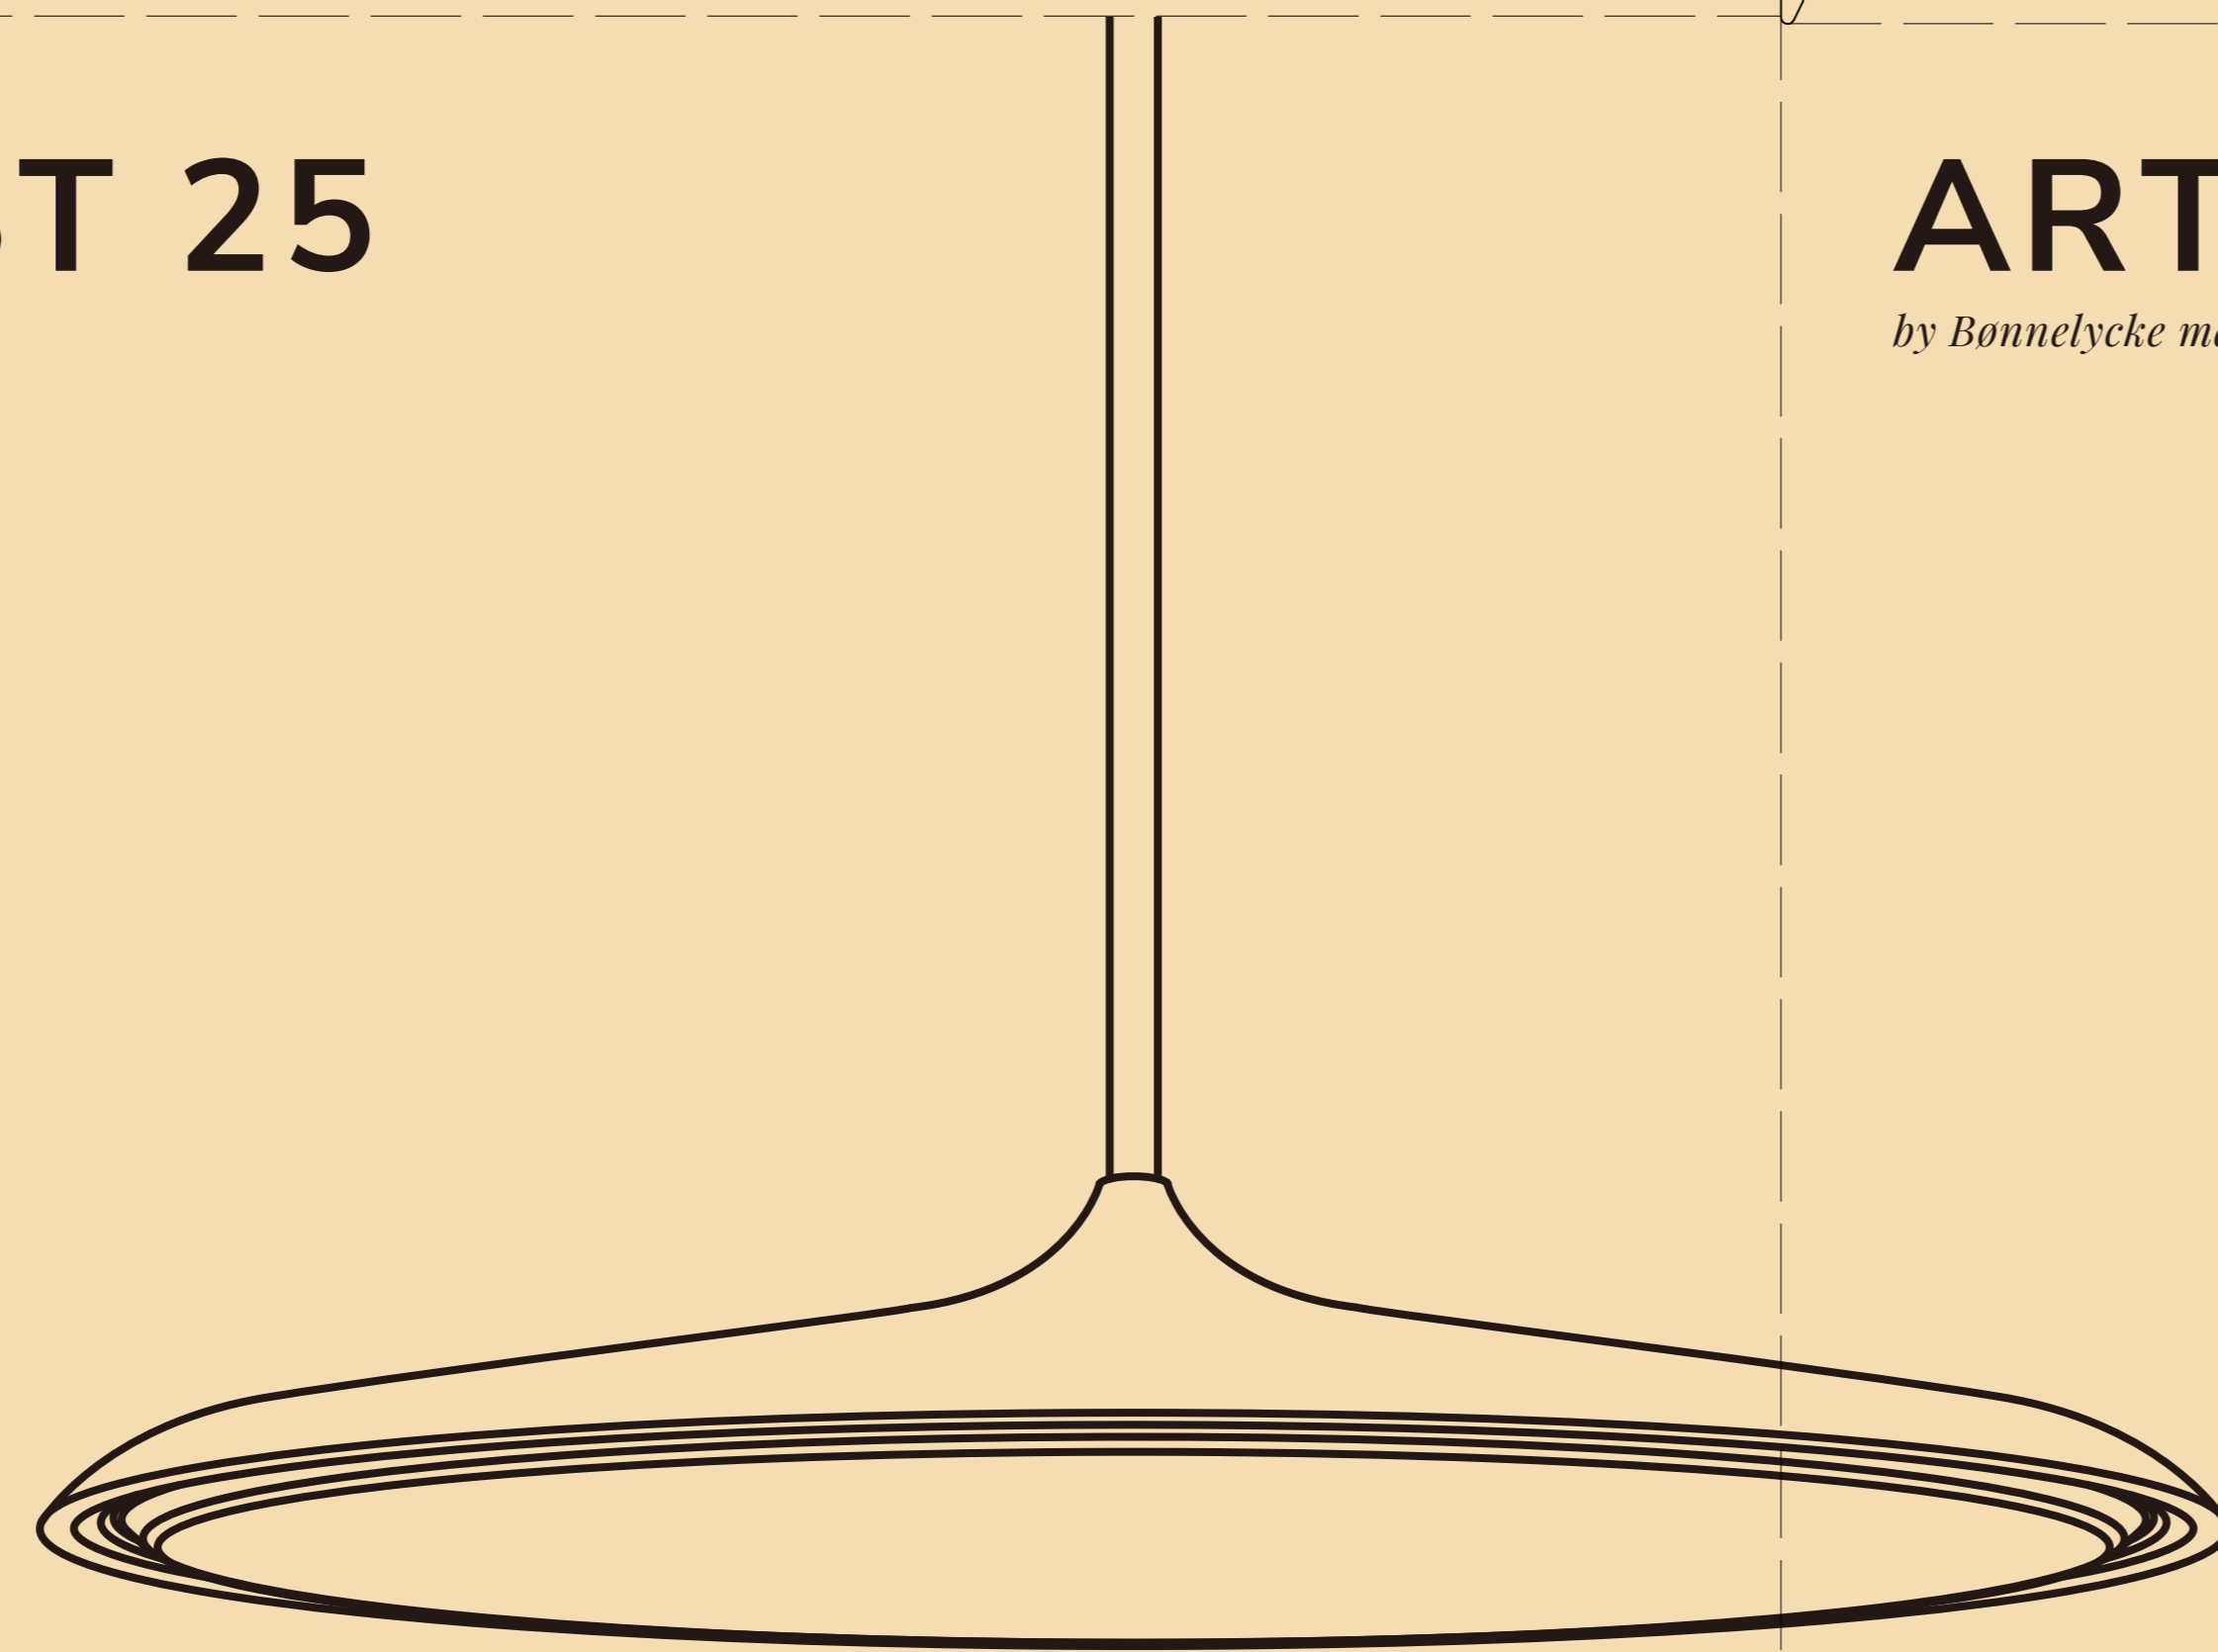

380

ARTIST 25

by *Bonnelycke mdd*

Bonnelycke mdd

ARTIST 25

by *Bonnelycke mdd*