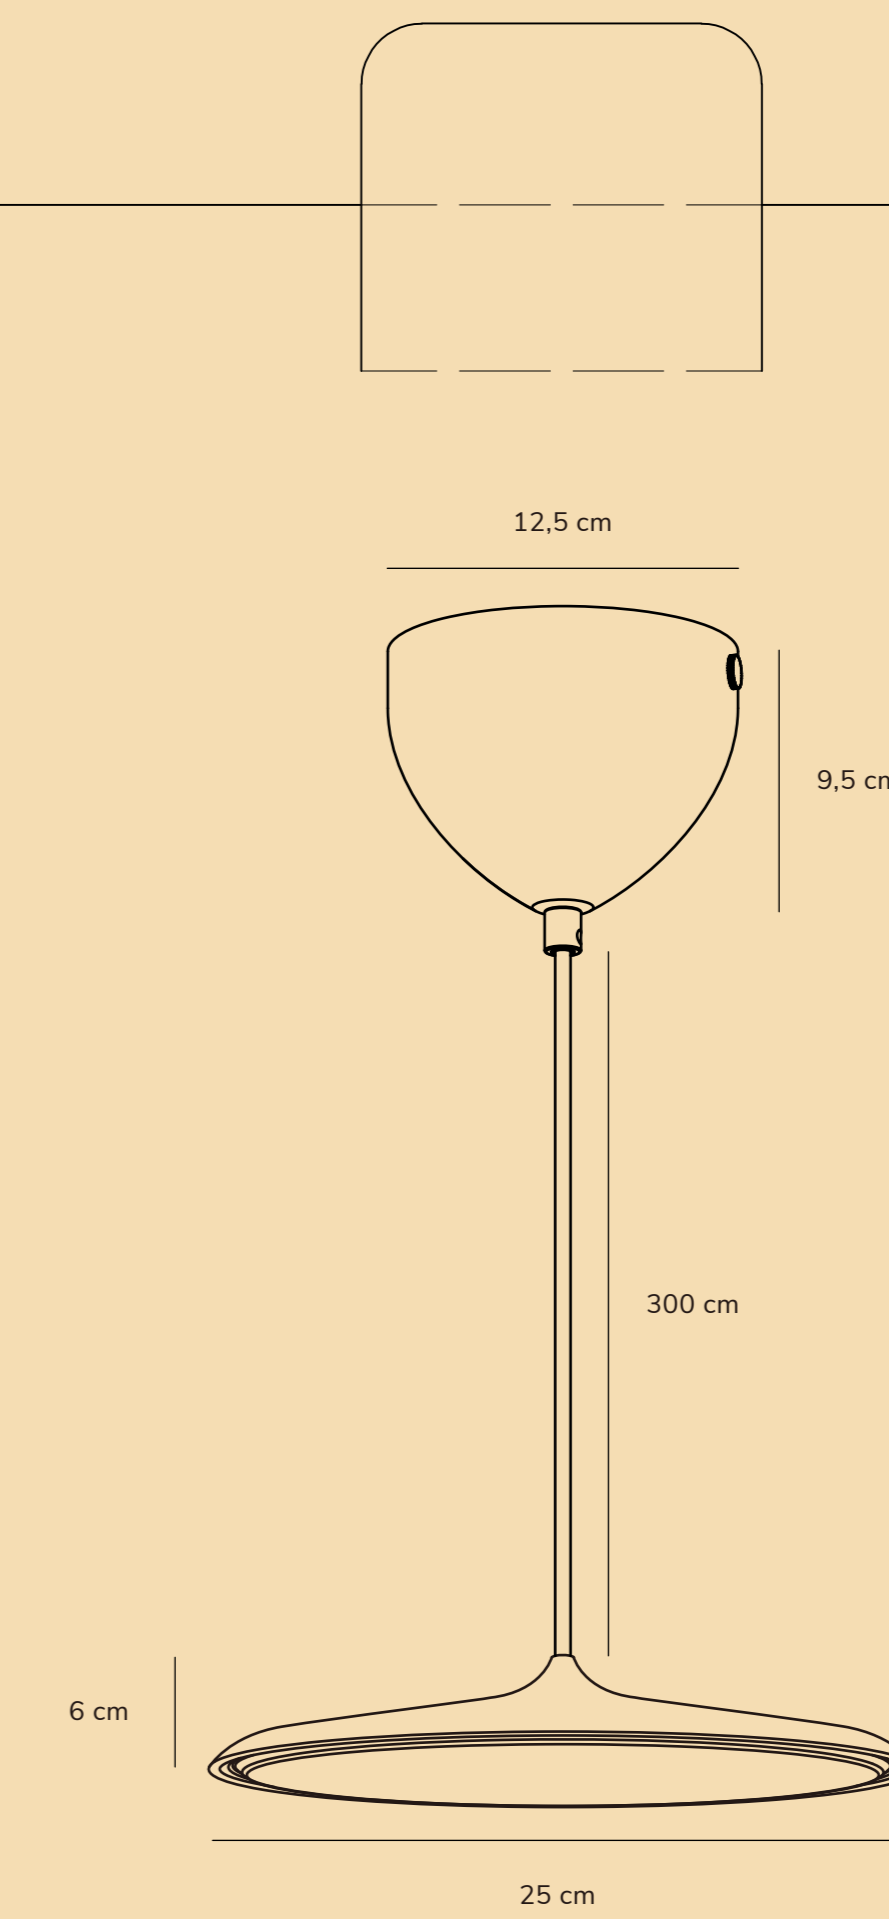

ARTIST 25

by *Bonnelycke mdd*

Item number 2420203010
Color Grey
Material Metal/Plastic
IP Class IP20, indoor use only, class II
Input Voltage 220-240-50/60Hz
Lumen 1000lm
Watt 14W
Kelvin 3000K warm white
Colour rendering RA90
Life hours 30000 hrs
Cable Grey textile cable, 300cm non replaceable