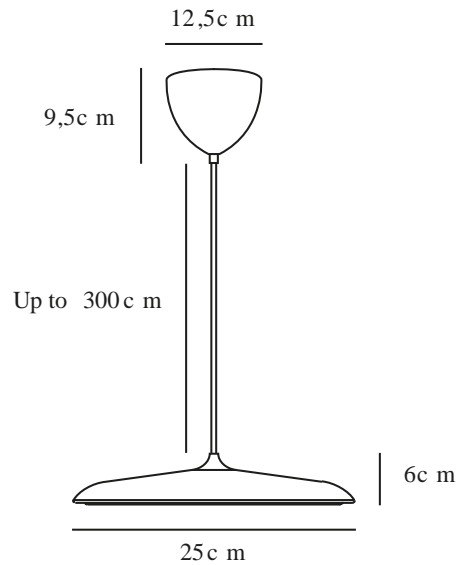

ARTIST 25 | PENDANT | GREY

2420203010

Voltage (V): 220-240 Volt
IP degree: IP20
Class (Class 1, Class 2, Class 3):
Class 2 (Double isolated)
Socket type: LED Module
Parallel connection: False

Primary material: Metal
Secondary material: Plastic
Colour of the cable: Grey
Length of the cable (cm): 300
Surface material of the cable:
Textile
Is the cable replaceable: False
Colour: Grey

Height (cm): 6
Shade Diameter (cm): 25
Shade Height (cm): 6
Length (cm): 25

EAN: 5704924022579
Item Number: 2420203010
Pcs Per Master Carton: 2

Sales Box Height (cm): 32
Sales Box Width (cm): 38
Sales Box Depth (cm): 15
Sales Box Volume m³: 0.0182
Product net weight (kg): 1.164

Colour temperature (Kelvin): 3000
Ra-value : 90
Lifetime (hours): 30000
Energy class: G

- Modern classic • Slim and timeless design • Dimmable
- Soft and diffused light • 5-year LED guarantee

With its contemporary design and simple shape, the award-winning Artist is a beautiful candidate for a future classic. As the name suggests, the design is inspired from the world of music – by a drum kit cymbal. Design by Bønnelycke MDD.