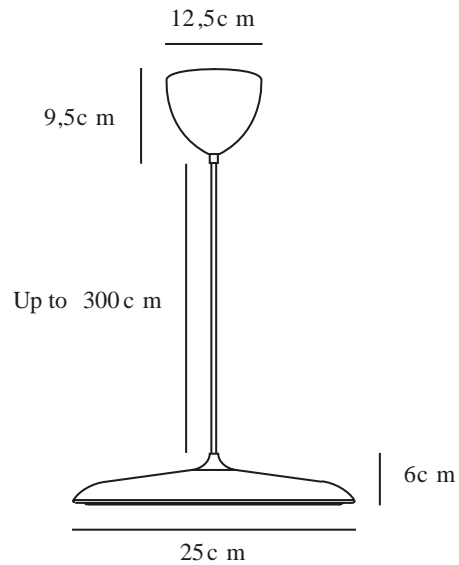

ARTIST 25 | PENDANT | GREY

2420203010

Voltage (V): 220-240 Volt
IP degree: IP20
Class (Class 1, Class 2, Class 3):
Class 2 (Double isolated)
Socket type: LED Module
Parallel connection: False

Primary material: Metal
Secondary material: Plastic
Colour of the cable: Grey
Length of the cable (cm): 300
Surface material of the cable:
Textile
Is the cable replaceable: False
Colour: Grey

Height (cm) : 6
Shade Diameter (cm): 25
Shade Height (cm): 6
Lenght (cm): 25

EAN: 5704924022579
Item Number: 2420203010
Pcs Per Master Carton: 2

Sales Box Height (cm): 38
Sales Box Width(cm): 32
Sales Box Depth (cm): 15
Sales Box Volume m³ : 0.0182
Product net weight (kg): 1.15