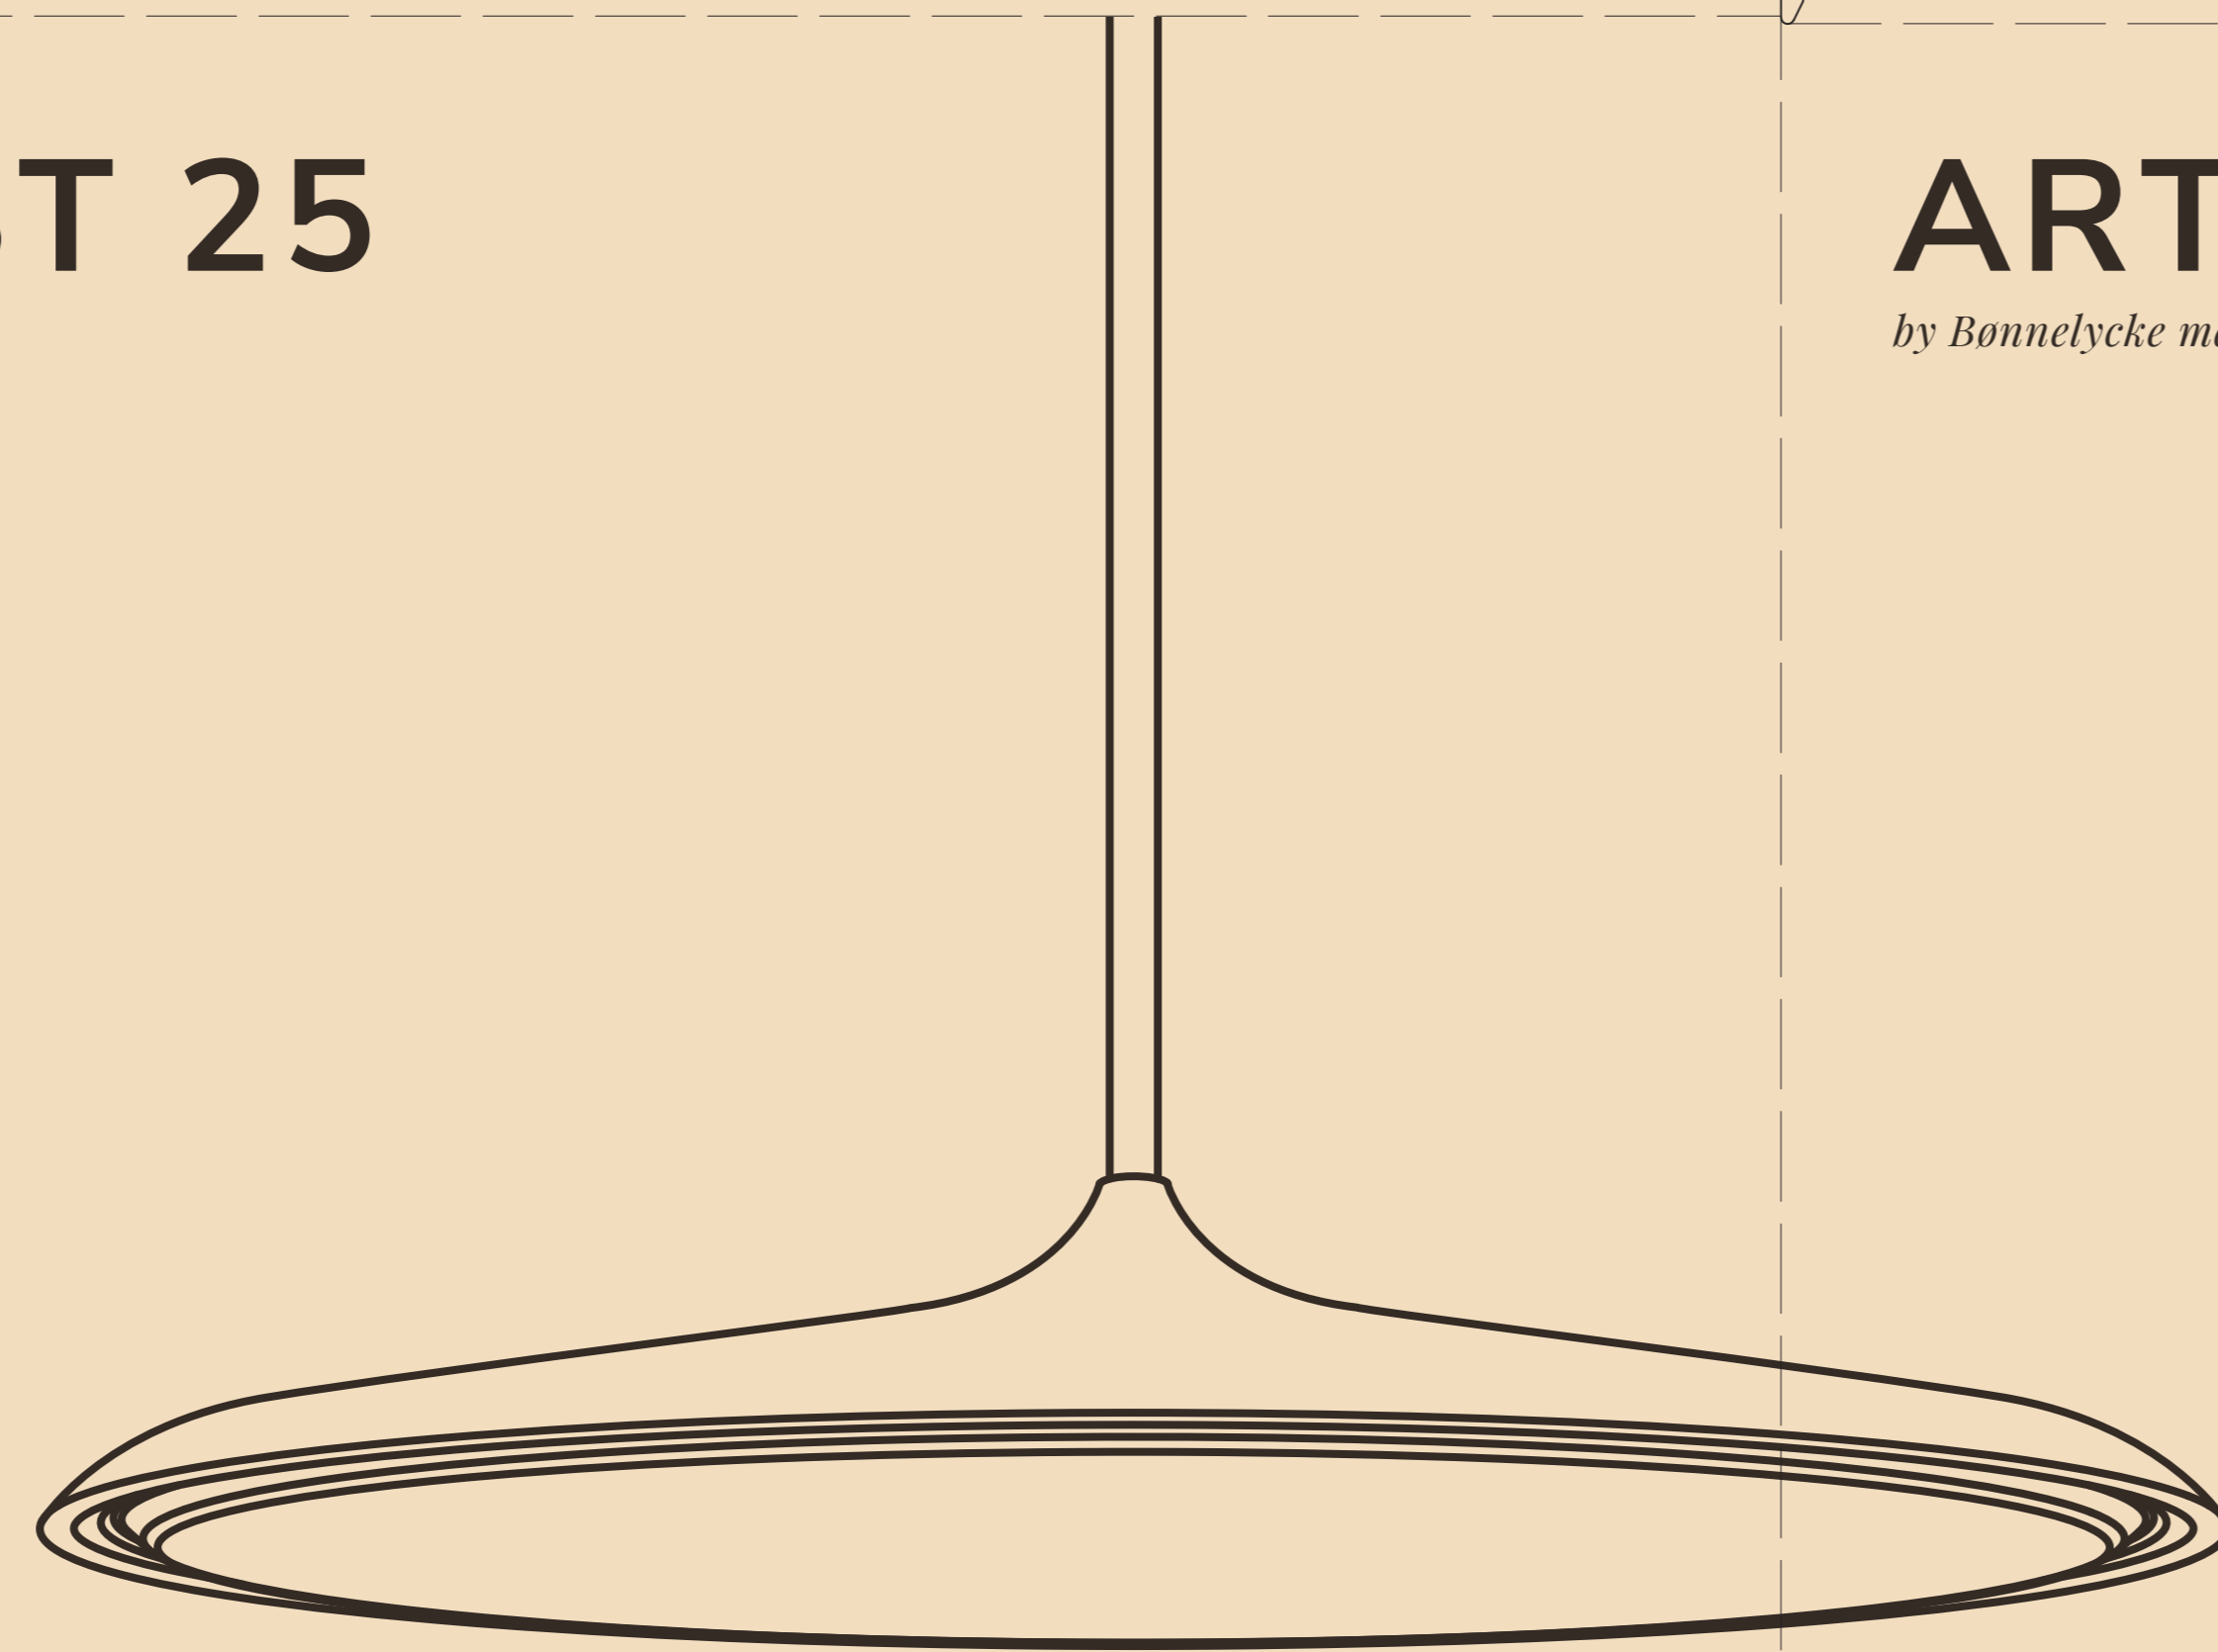

380

ARTIST 25

by Bonnellycke mdd

Bonnellycke mdd

ARTIST 25

by Bonnellycke mdd