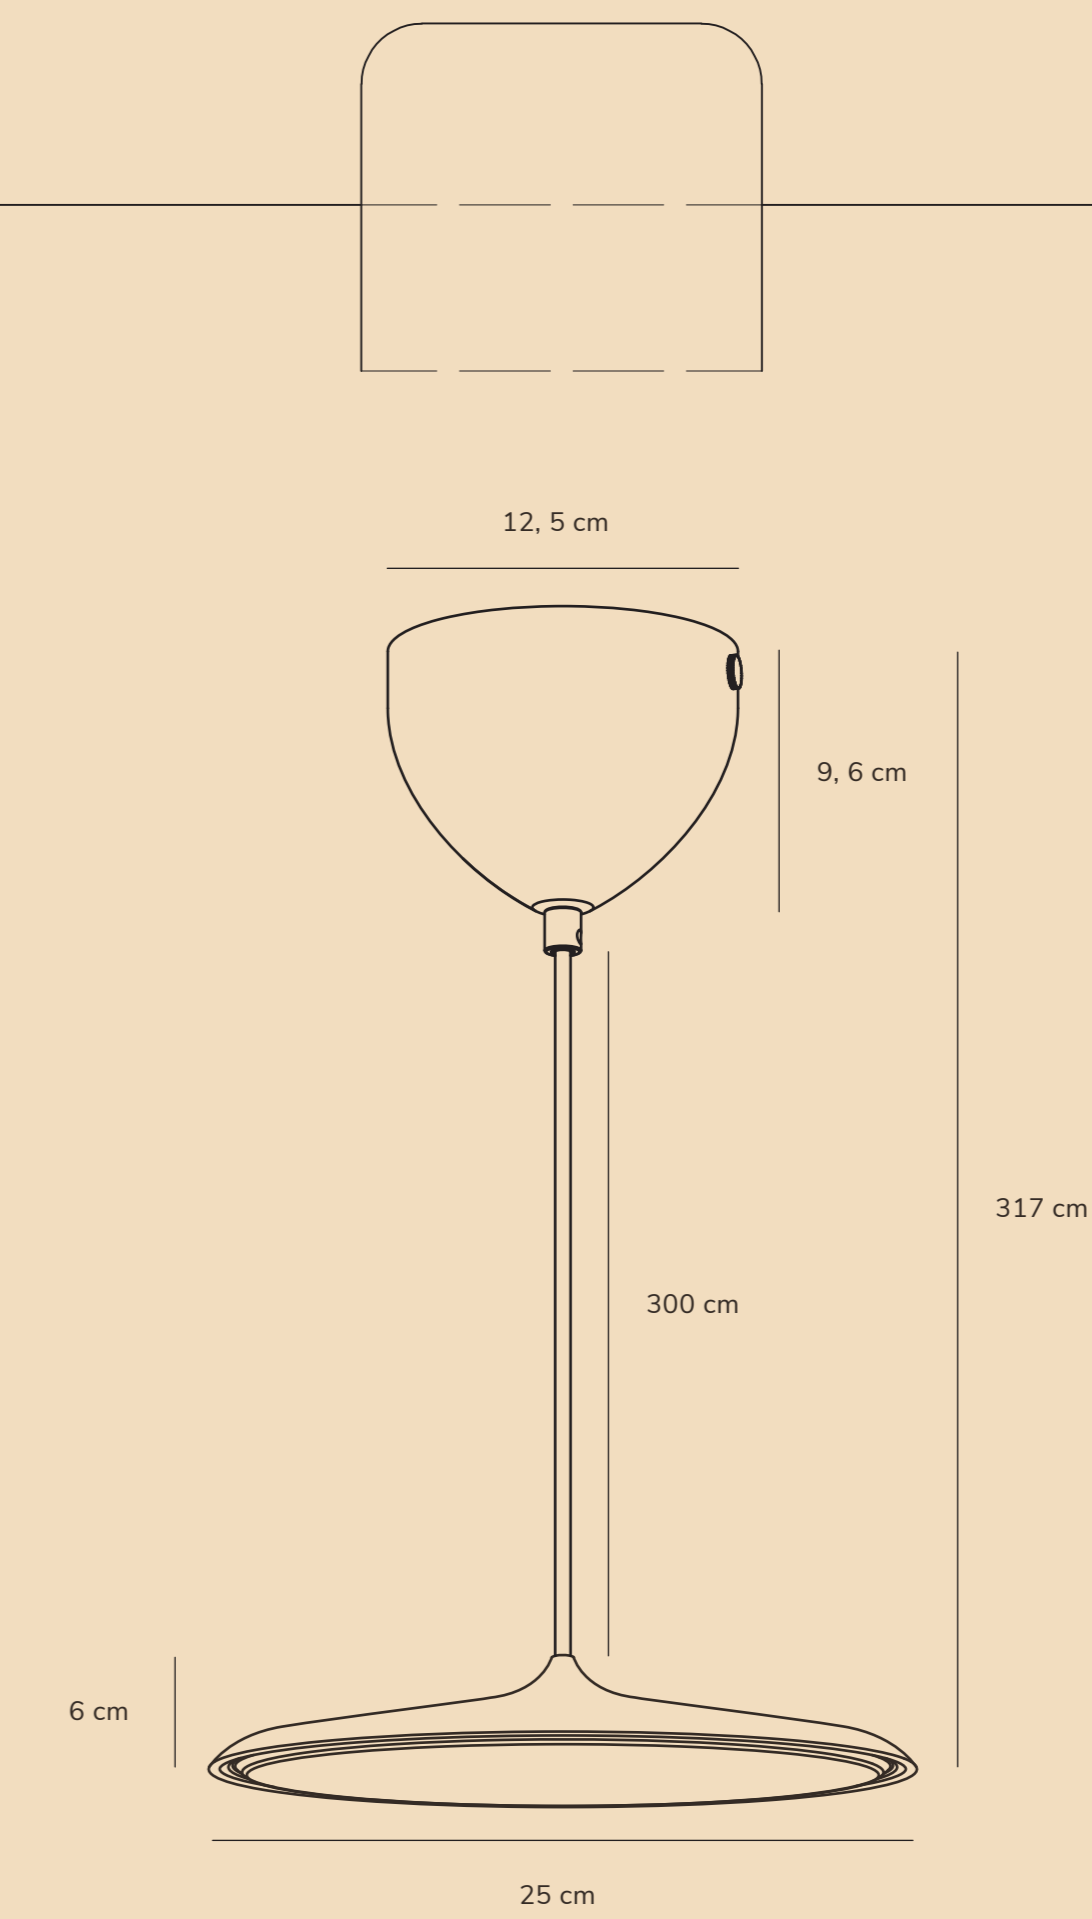

ARTIST 25

by Bonnellycke mdd

Item number 2420203030
Color Copper
Material Metal/Plastic
IP Class IP20, indoor use only, class II
Input Voltage 220-240-50/60Hz
Lumen 1000lm
Watt 14W
Kelvin 3000K warm white
Colour rendering RA90
Life hours 30000 hrs
Cable Black textile cable, 300cm non replaceable

Height x Width x Depth COLOR BOX(CM)	NEW WEIGHT COLOR BOX(KG)
38 x 32 x 15	KG
GROSS WEIGHT COLOR BOX(KG)	VOLUME COLOR BOX(CM)
KG	0,038