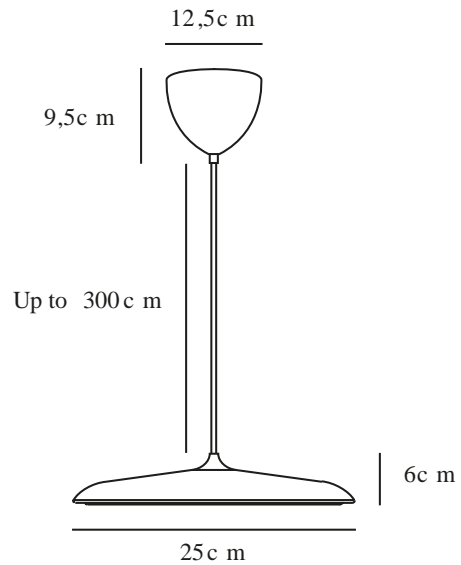

ARTIST 25 | PENDANT | COPPER

2420203030

Voltage (V): 220-240 Volt
IP degree: IP20
Class (Class 1, Class 2, Class 3):
Class 2 (Double isolated)
Socket type: LED Module
Parallel connection: False

Primary material: Metal
Secondary material: Plastic
Colour of the cable: Black
Length of the cable (cm): 300
Surface material of the cable:
Textile
Is the cable replaceable: False
Colour: Copper

Height (cm) : 6
Shade Diameter (cm): 25
Shade Height (cm): 6
Lenght (cm): 25

EAN: 5704924022586
Item Number: 2420203030
Pcs Per Master Carton: 2

Sales Box Height (cm): 38
Sales Box Width(cm): 32
Sales Box Depth (cm): 15
Sales Box Volume m³ : 0.0182
Product net weight (kg): 1.15