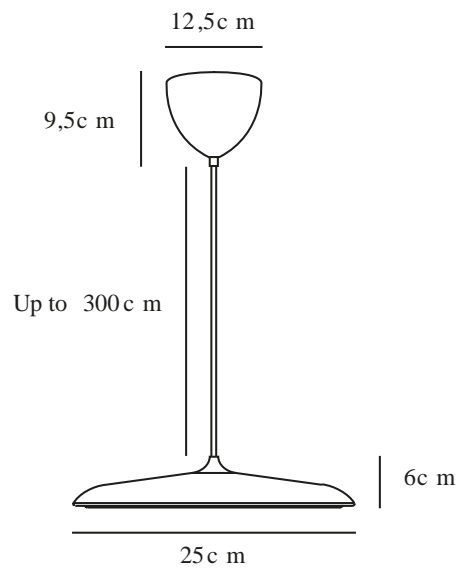

ARTIST 25 | PENDANT | COPPER

2420203030

Voltage (V): 220-240 Volt
IP degree: IP20
Class (Class 1, Class 2, Class 3):
Class 2 (Double isolated)
Socket type: LED Module
Parallel connection: False

Primary material: Metal
Secondary material: Plastic
Colour of the cable: Black
Length of the cable (cm): 300
Surface material of the cable:
Textile
Is the cable replaceable: False
Colour: Copper

Height (cm): 6
Shade Diameter (cm): 25
Shade Height (cm): 6
Length (cm): 25

EAN: 5704924022586
Item Number: 2420203030
Pcs Per Master Carton: 2

Sales Box Height (cm): 32
Sales Box Width (cm): 38
Sales Box Depth (cm): 15
Sales Box Volume m³: 0.0182
Product net weight (kg): 1.164

Colour temperature (Kelvin): 3000
Ra-value : 90
Lifetime (hours): 30000
Energy class: G

- Modern classic
- Slim and timeless design
- Dimmable
- Soft and diffused light
- 5-year LED guarantee

With its contemporary design and simple shape, the award-winning Artist is a beautiful candidate for a future classic. As the name suggests, the design is inspired from the world of music – by a drum kit cymbal. Design by Bønnelycke MDD.