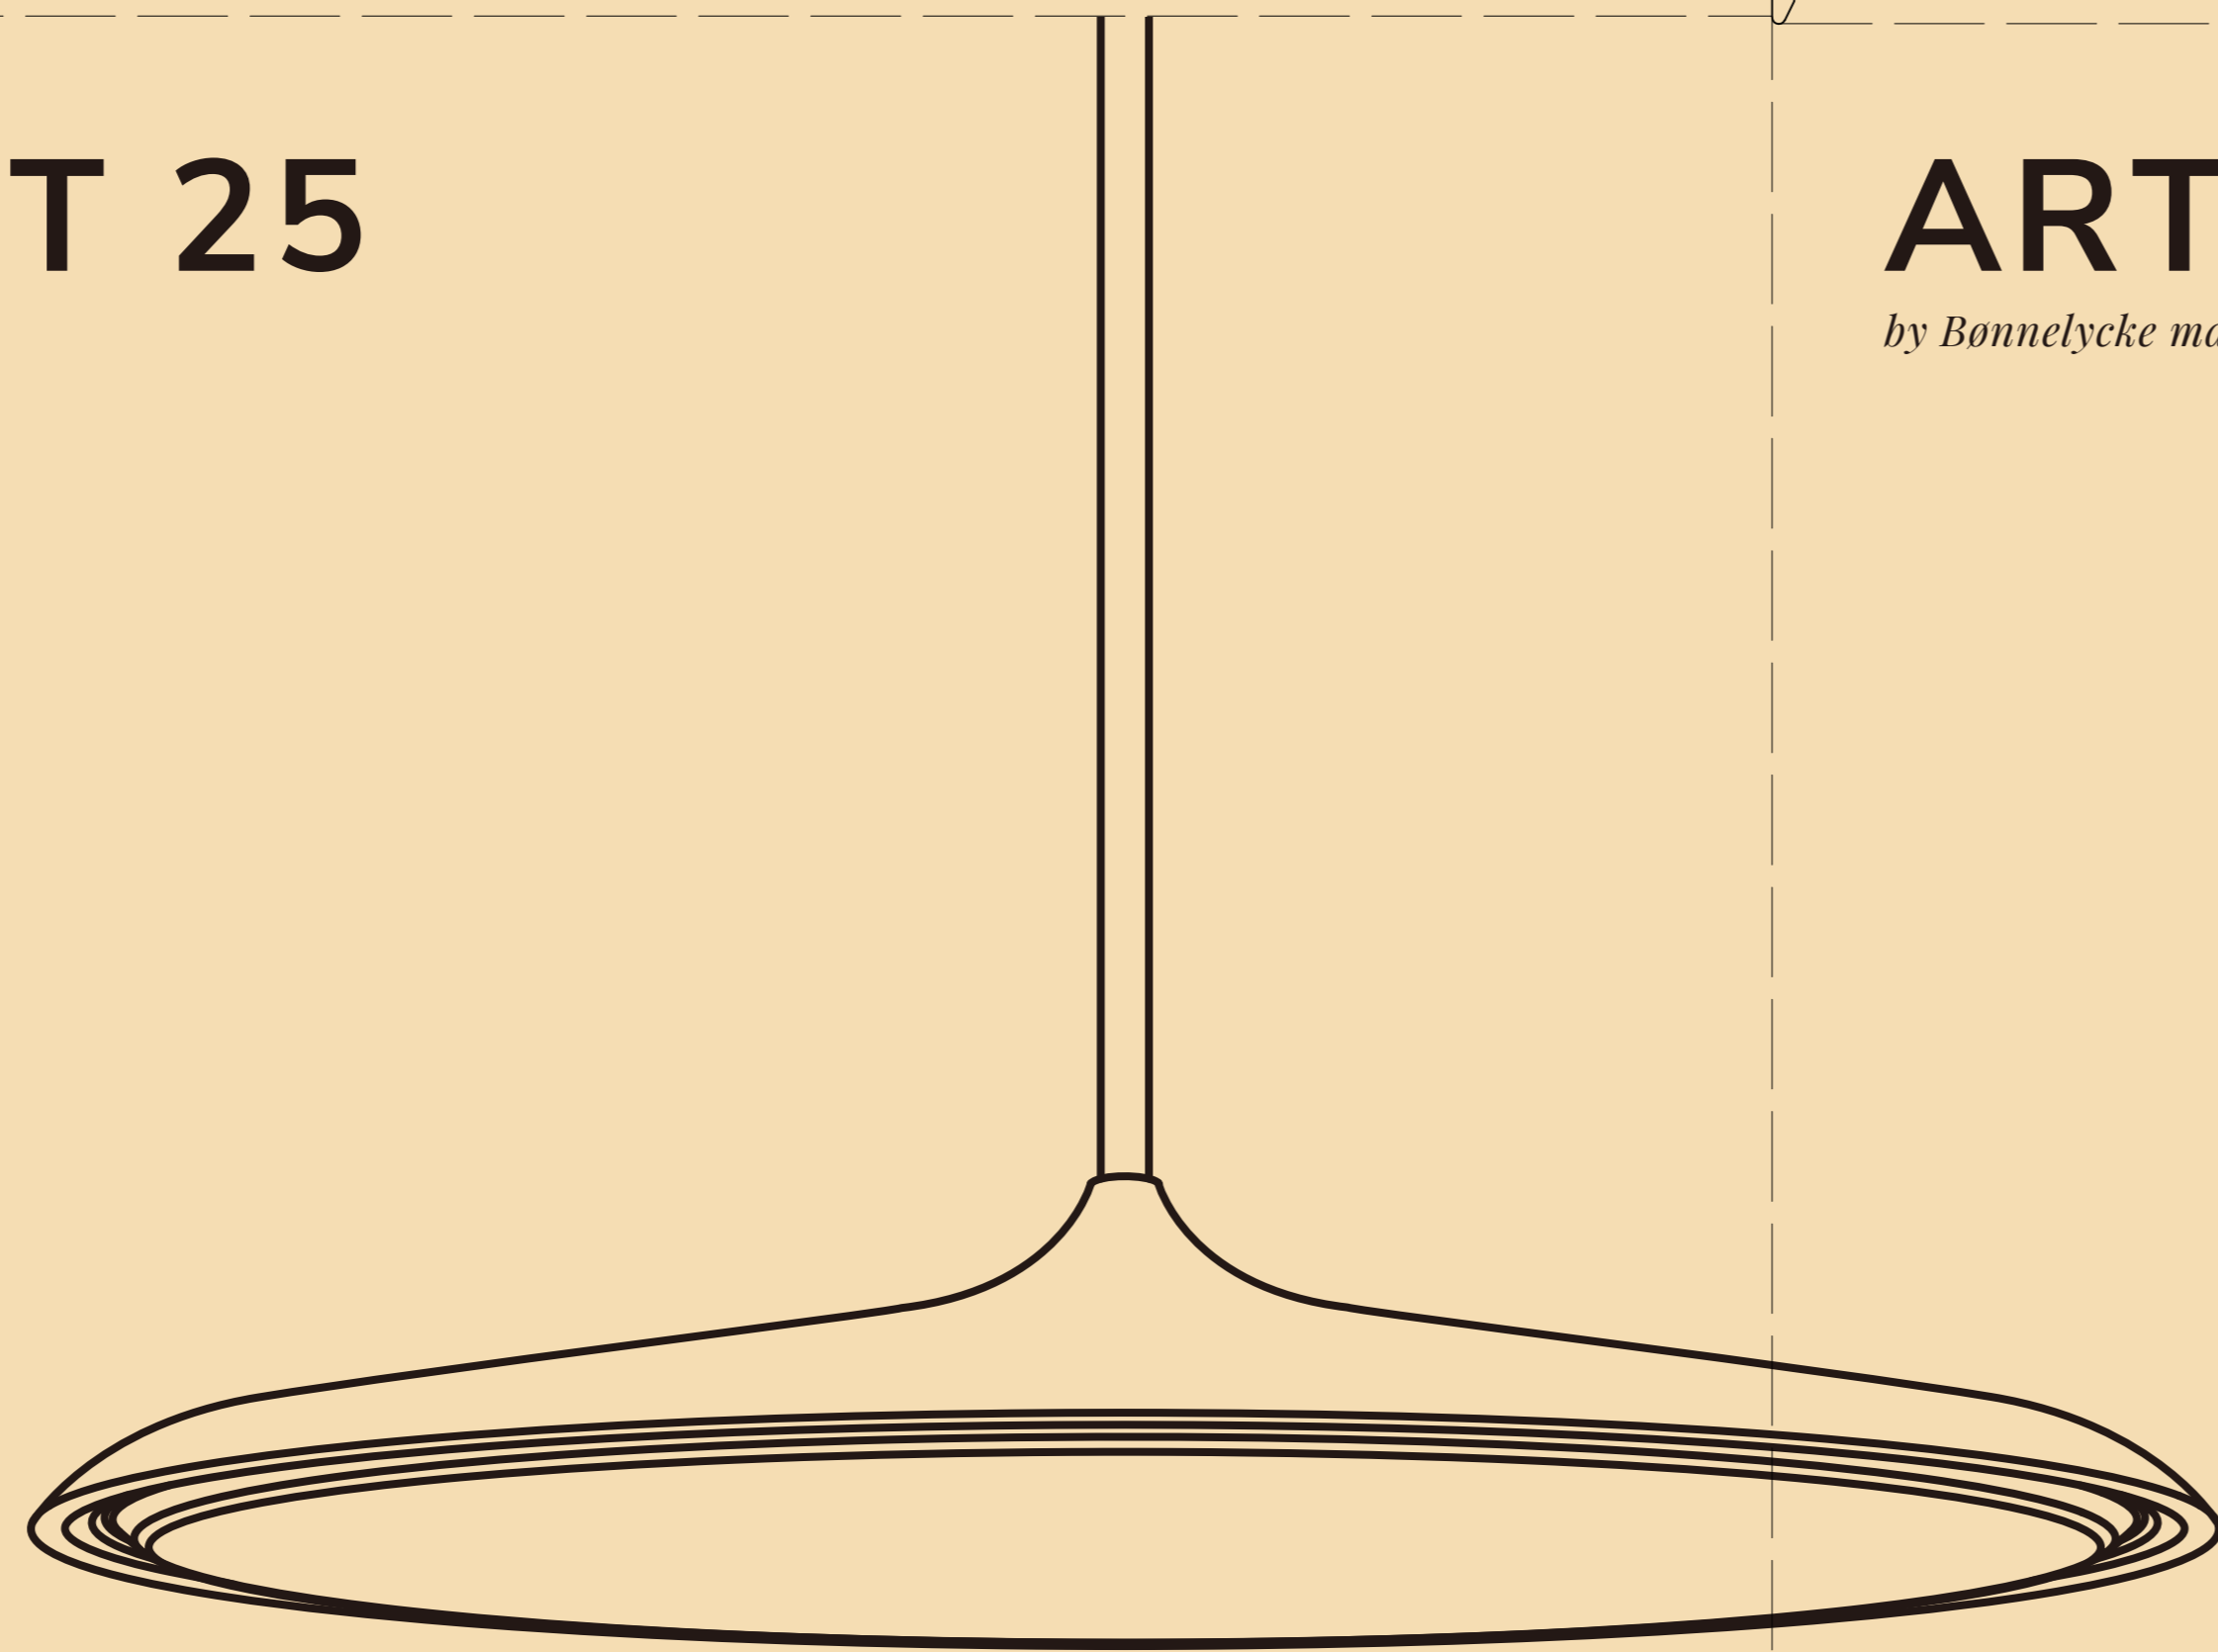

ARTIST 25

by *Bonnelycke mdd*

Item number	2420203034
Color	Stainless steel
Material	Metal/Plastic
IP Class	IP20, indoor use only, class II
Input Voltage	220-240-50/60Hz
Lumen	1000lm
Watt	14W
Kelvin	3000K warm white
Colour rendering	RA90
Life hours	30000 hrs
Cable	Black textile cable. 300cm non replaceable

AAD: 23102024 HT

Height x Width x Depth COLOR BOX(CM)	NEW WEIGHT COLOR BOX(KG)
38 x 32 x 15	KG
GROSS WEIGHT COLOR BOX(KG)	VOLUME COLOR BOX(CM)
KG	0,038