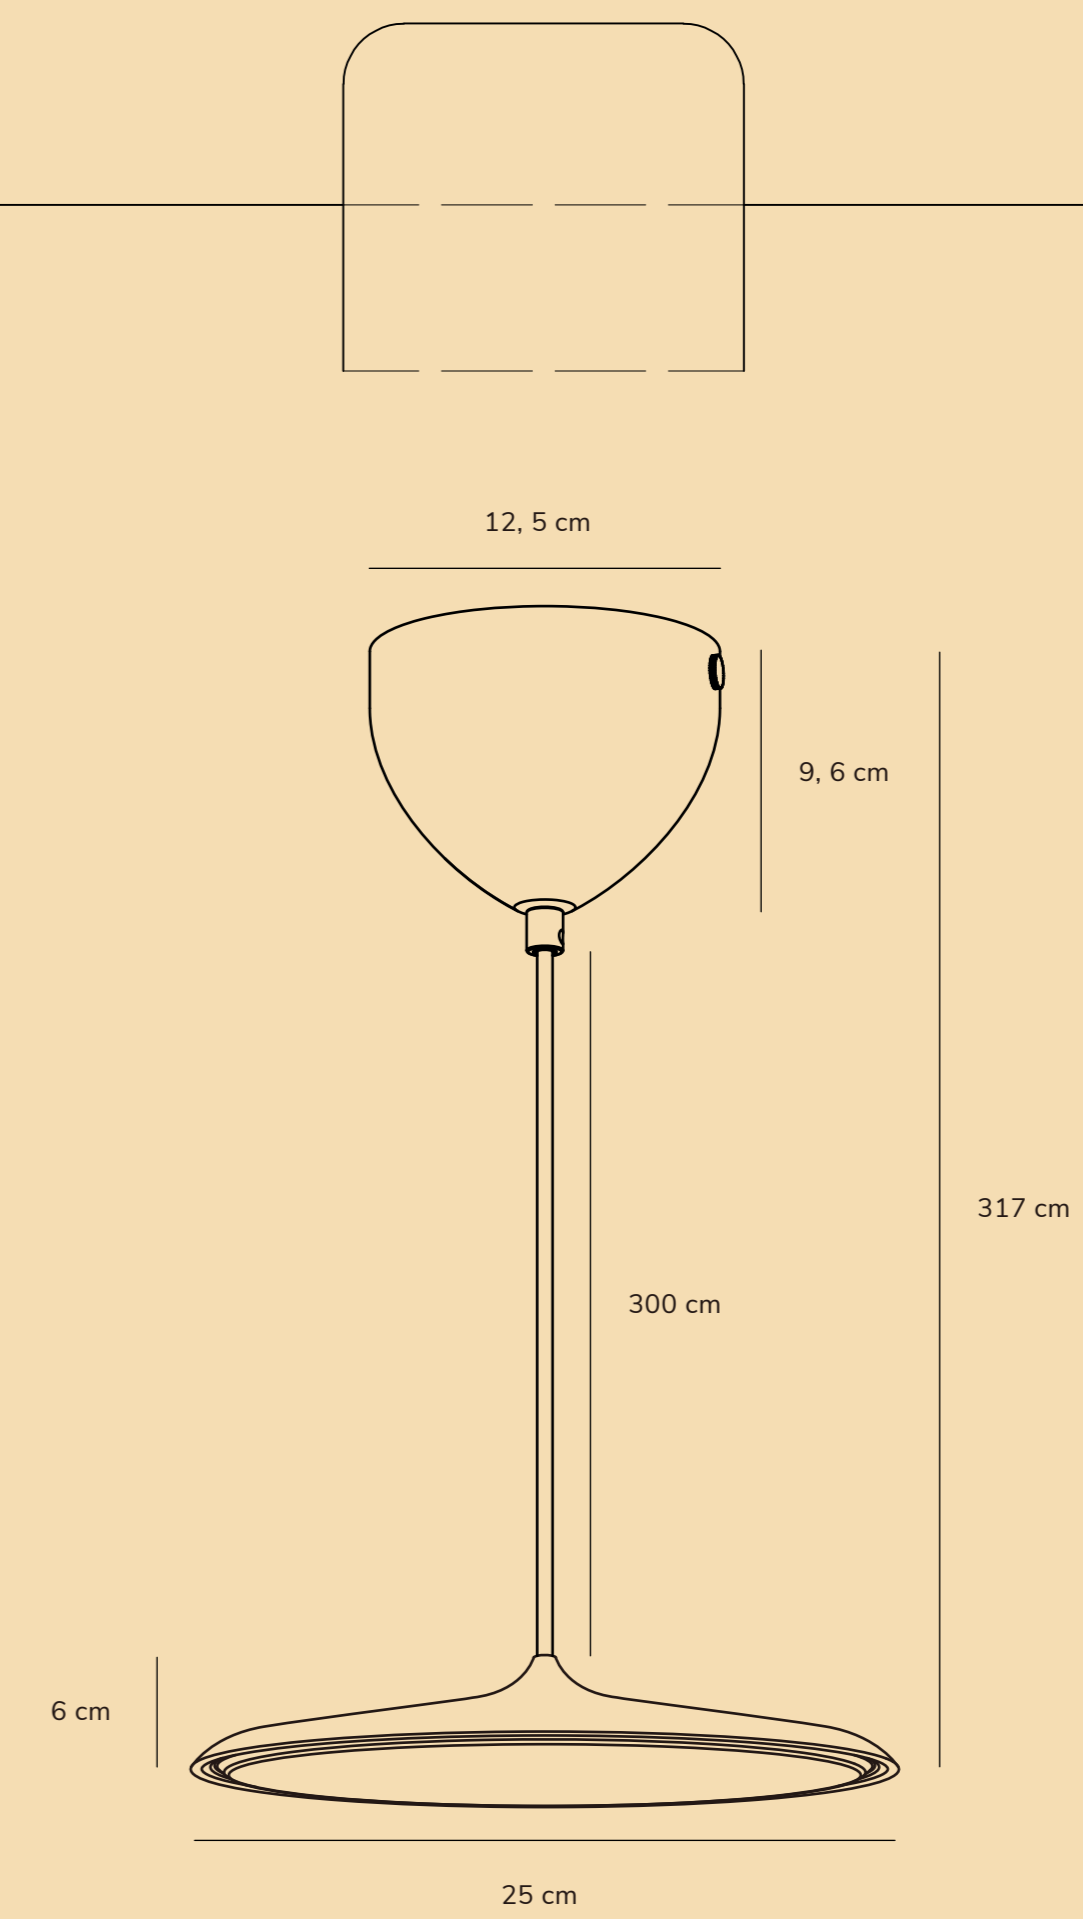

ARTIST 25

by *Bonnelycke mdd*

Item number	2420203034
Color	Stainless steel
Material	Metal/Plastic
IP Class	IP20, indoor use only, class II
Input Voltage	220-240-50/60Hz
Lumen	1000lm
Watt	14W
Kelvin	3000K warm white
Colour rendering	RA90
Life hours	30000 hrs
Cable	Black textile cable. 300cm non replaceable

AAD: 23102024 HT

Height x Width x Depth COLOR BOX(CM)	NEW WEIGHT COLOR BOX(KG)
38 x 32 x 15	KG
GROSS WEIGHT COLOR BOX(KG)	VOLUME COLOR BOX(CM)
KG	0,038