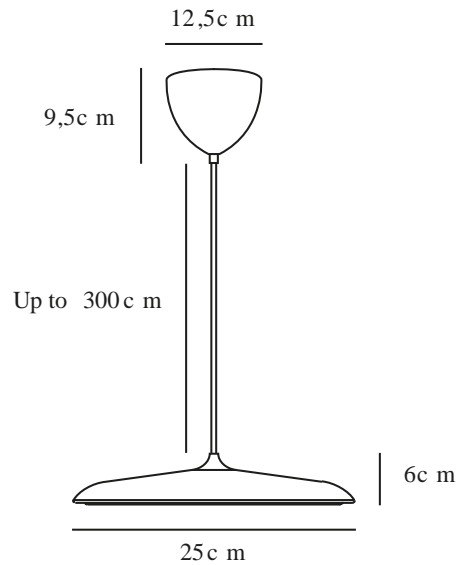

ARTIST 25 | PENDANT | DUSTY ROSE

2420203057

Voltage (V): 220-240 Volt
IP degree: IP20
Class (Class 1, Class 2, Class 3):
Class 2 (Double isolated)
Socket type: LED Module
Parallel connection: False

Primary material: Metal
Secondary material: Plastic
Colour of the cable: Dusty rose
Length of the cable (cm): 300
Surface material of the cable:
Textile
Is the cable replaceable: False
Colour: Dusty rose

Height (cm): 6
Shade Diameter (cm): 25
Shade Height (cm): 6
Length (cm): 25

EAN: 5704924024122
Item Number: 2420203057
Pcs Per Master Carton: 2

Sales Box Height (cm): 32
Sales Box Width (cm): 38
Sales Box Depth (cm): 15
Sales Box Volume m³: 0.0182
Product net weight (kg): 1.164

Brightness of light (Lumen): 1000
Colour temperature (Kelvin): 3000
Ra-value : 90
Lifetime (hours): 30000
Energy class: G
Actual watt (W): 14

- Slim and timeless design
- Dimmable
- Soft and diffused light
- High light quality (RA90)
- 5-year LED guarantee