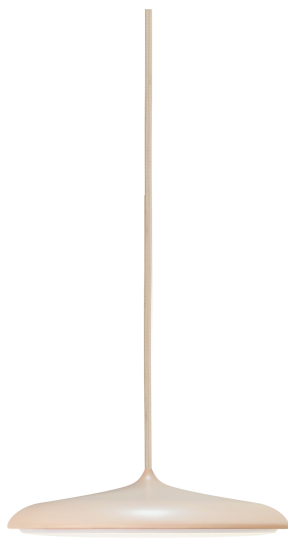

ARTIST 25 | PENDANT | DUSTY ROSE

2420203057

Voltage (V): 220-240 Volt
IP degree: IP20
Class (Class 1, Class 2, Class 3):
Class 2 (Double isolated)
Socket type: LED Module
Parallel connection: False

Primary material: Metal
Secondary material: Plastic
Colour of the cable: Dusty rose
Length of the cable (cm): 300
Surface material of the cable:
Textile
Is the cable replaceable: False
Colour: Dusty rose

Height (cm): 6
Shade Diameter (cm): 25
Shade Height (cm): 6
Length (cm): 25

EAN: 5704924024122
Item Number: 2420203057
Pcs Per Master Carton: 2

Sales Box Height (cm): 32
Sales Box Width (cm): 38
Sales Box Depth (cm): 15
Sales Box Volume m³: 0.0182
Product net weight (kg): 1.164

Brightness of light (Lumen): 1000
Colour temperature (Kelvin): 3000
Ra-value : 90
Lifetime (hours): 30000
Energy class: G
Actual watt (W): 14

- Slim and timeless design
- Dimmable
- Soft and diffused light
- High light quality (RA90)
- 5-year LED guarantee

With its contemporary design and simple shape, the award-winning Artist is a beautiful candidate for a future classic. As the name suggests, the design takes inspiration from the world of music – i.e. a drum kit cymbal. Design by Bønnelycke MDD.