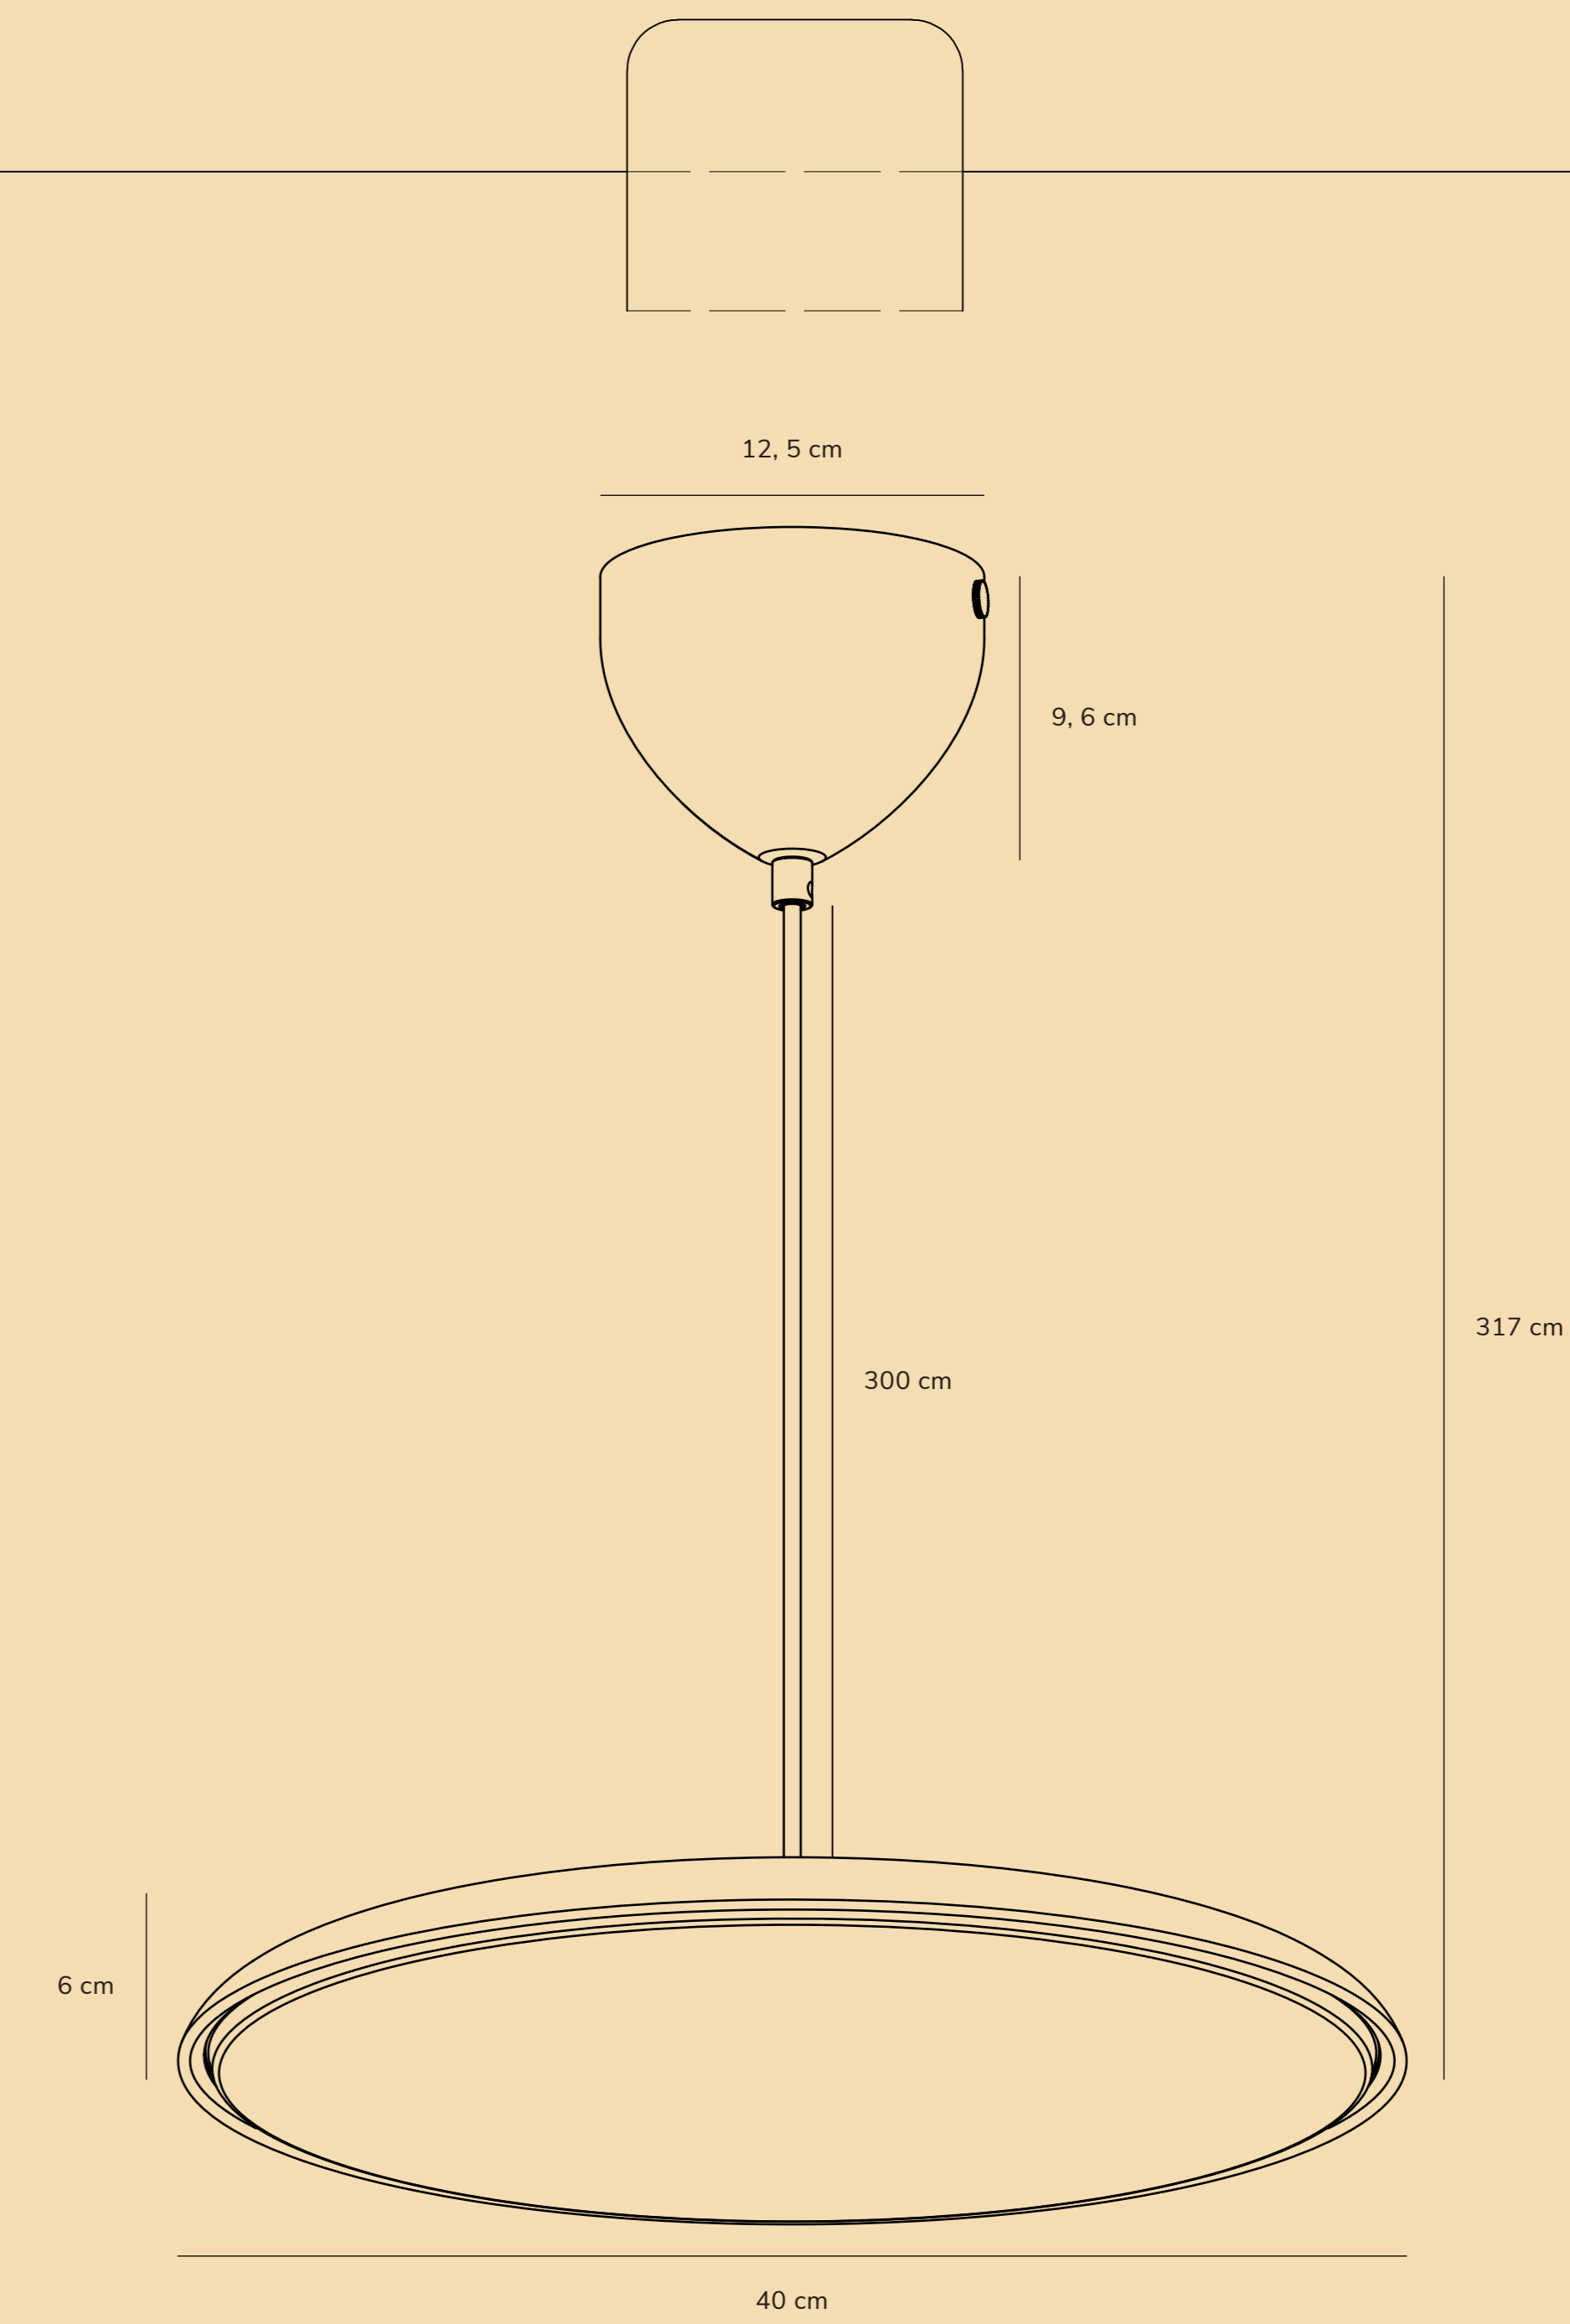

520

ARTIST 40

by Bonnelycke mdd

ARTIST 40

by Bonnelycke mdd

ARTIST 40

by Bonnelycke mdd

Bonnelycke mdd

ARTIST 40

by Bonnelycke mdd

Item number 2420223003
Color Black
Material Metal/Plastic
IP Class IP20, indoor use only, class II
Input Voltage 220-240-50/60Hz
Lumen 2300lm
Watt 25W
Kelvin 3000K warm white
Colour rendering RA90
Life hours 30000 hrs
Cable Black textile cable, 300cm non replaceable

Height x Width x Depth (COLOR BOX/CM)	NEW WEIGHT (COLOR BOX/KG)
40 x 40 x 45	0,6
GROSS WEIGHT (COLOR BOX/KG)	VOLUME (COLOR BOX/CM³)
0,6	0,081

150

480

150

480

20