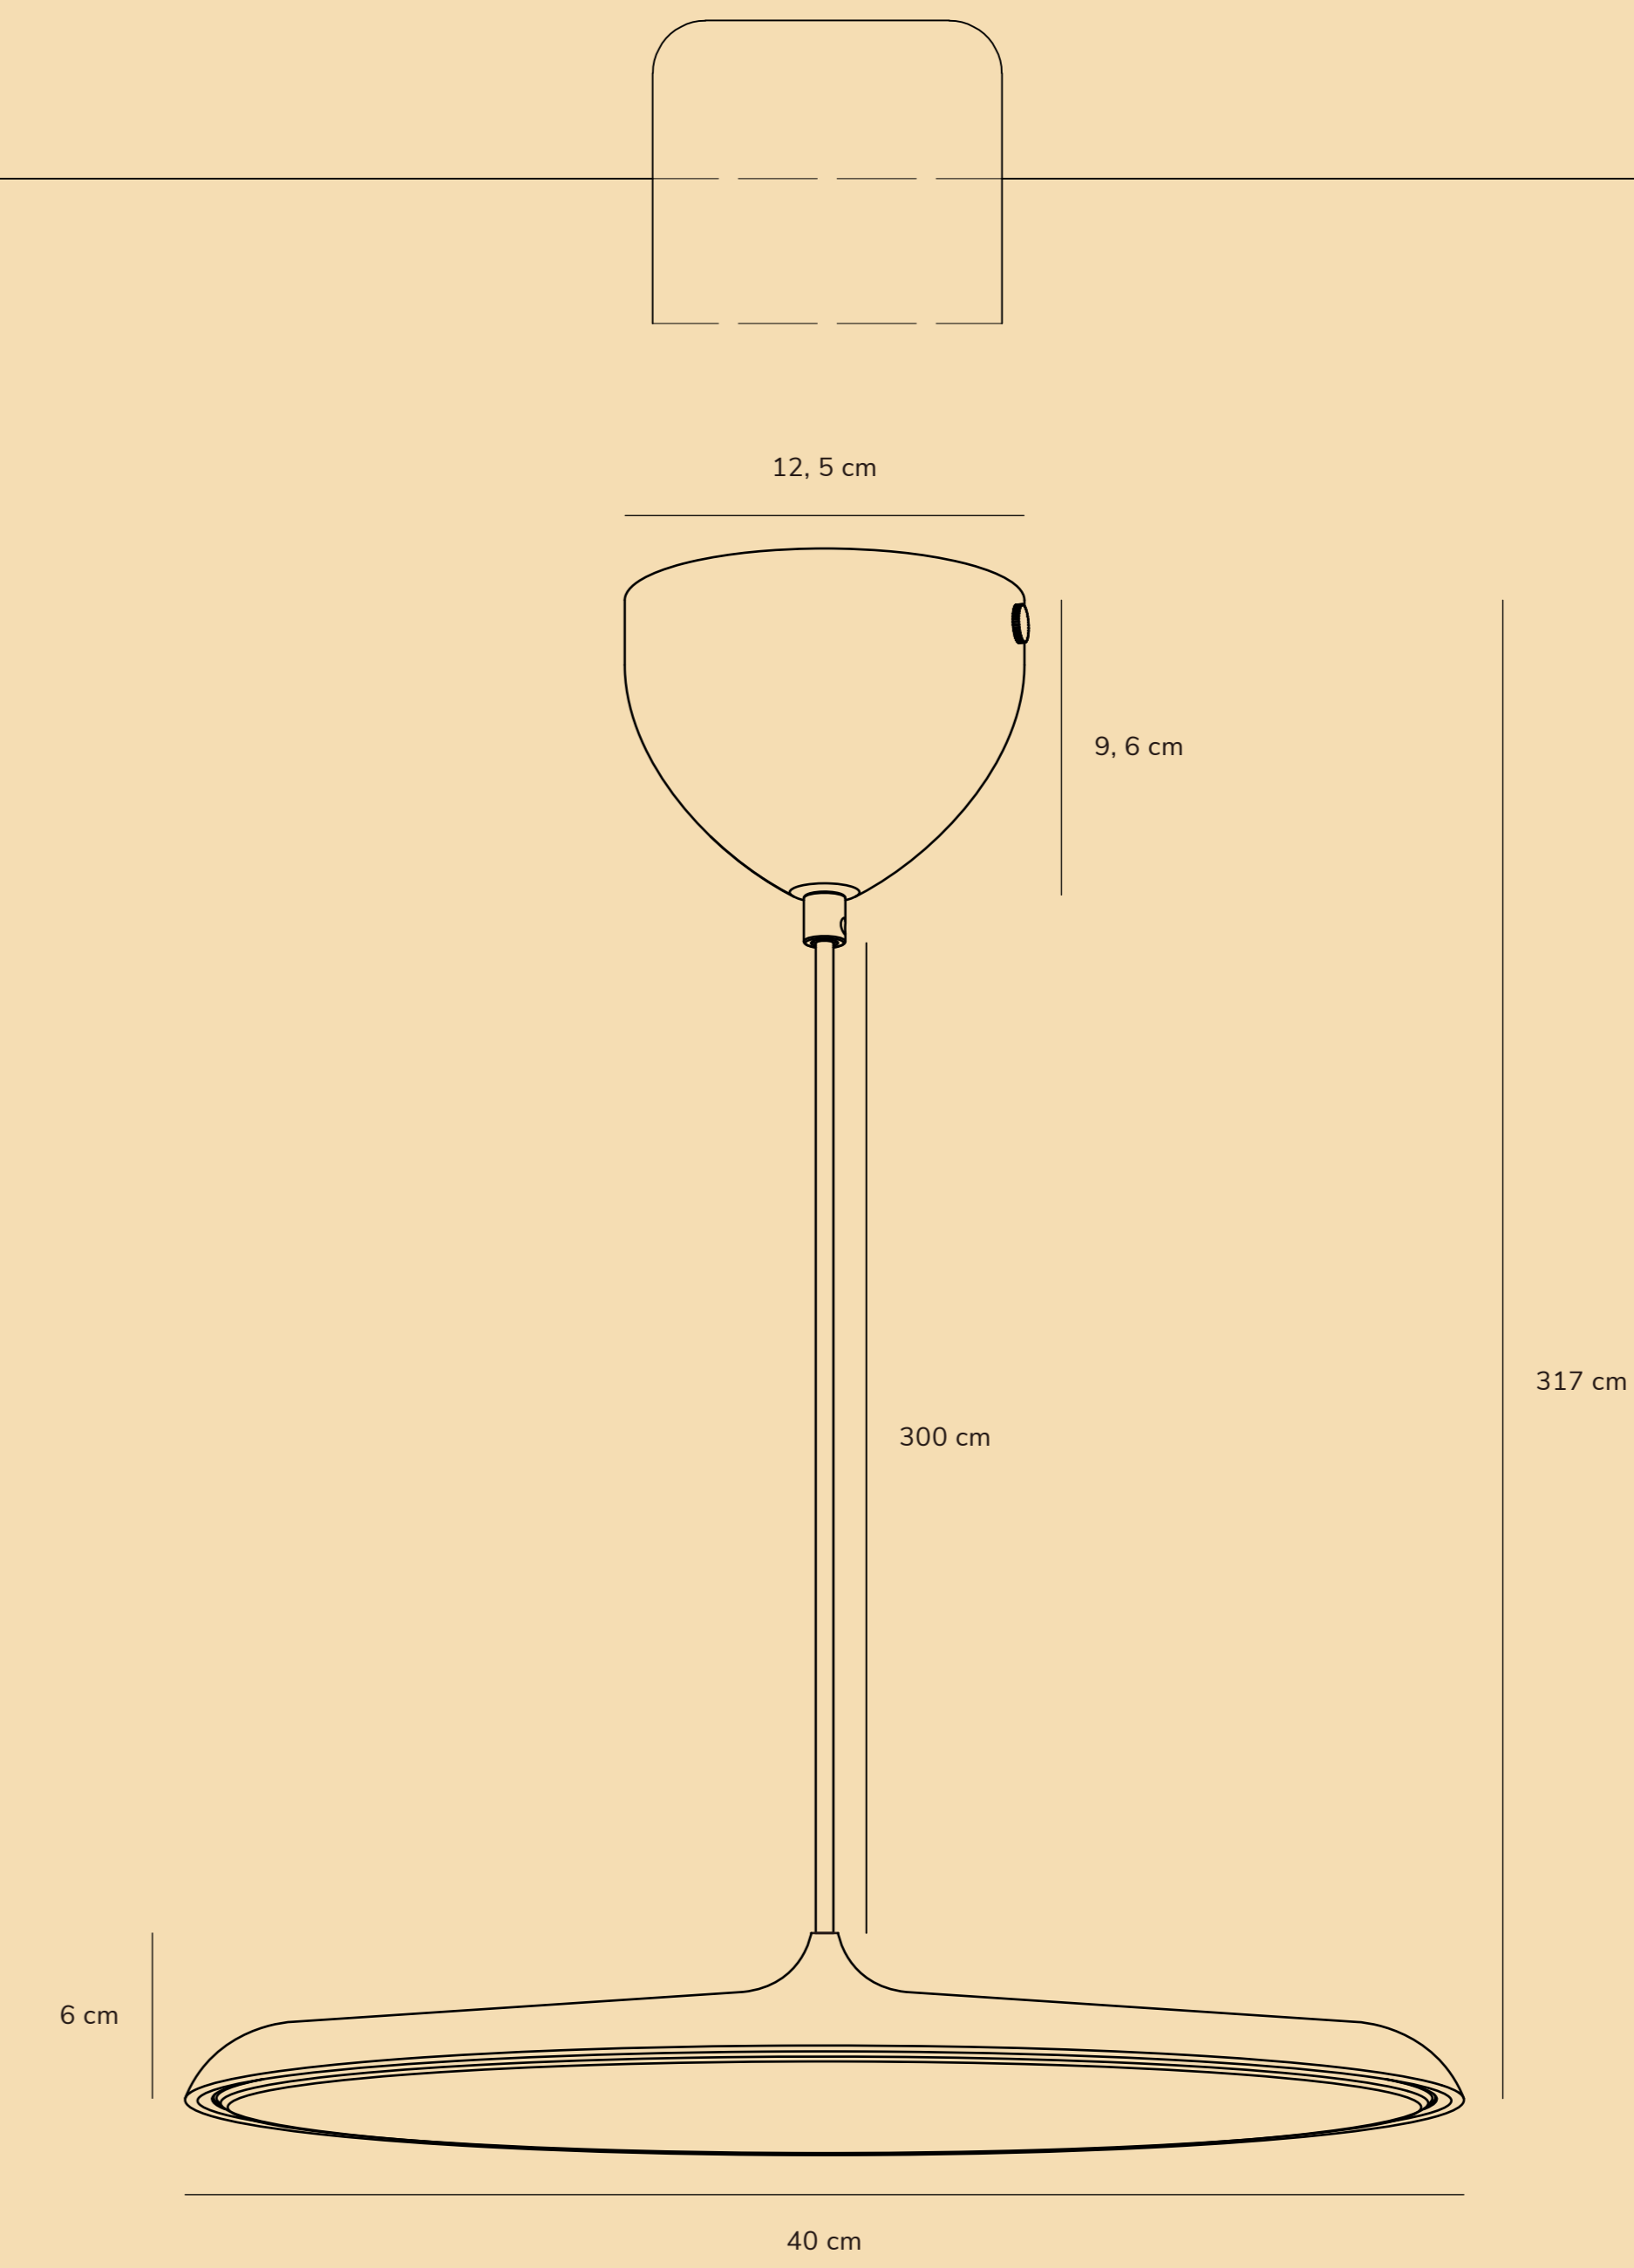

520

ARTIST 40

by Bonneycke mdd

ARTIST 40

by Bonneycke mdd

ARTIST 40

by Bonneycke mdd

Bonneycke mdd

Dimmable luminaire

5 year LED guarantee

LED Unchangeable lightsource

25W 220-240-50/60Hz 2300lm (120°)

ARTIST 40

by Bonneycke mdd

Item number 2420223003
Color Black
Material Metal/Plastic
IP Class IP20, indoor use only, class II
Input Voltage 220-240-50/60Hz
Lumen 2300lm
Watt 25W
Kelvin 3000K warm white
Colour rendering RA90
Life hours 30000 hrs
Cable Black textile cable, 300cm non replaceable

ADD: 10012025-HT

Height x Width x Depth COLOR BOX(CM)	NEW WEIGHT COLOR BOX(KG)
41 x 48 x 43	1.6
GROSS WEIGHT COLOR BOX(KG)	VOLUME COLOR BOX(CM³)
1.6	81477

150

480

150

480

20