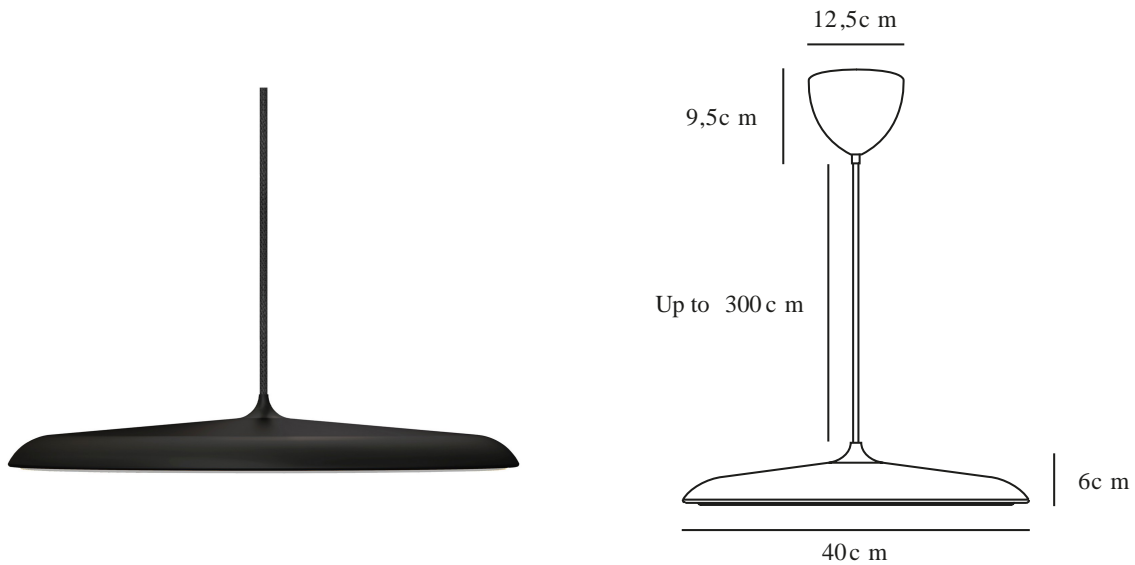

# ARTIST 40 | PENDANT | BLACK

2420223003

Voltage (V): 220-240 Volt  
IP degree: IP20  
Class (Class 1, Class 2, Class 3):  
Class 2 (Double isolated)  
Socket type: LED Module  
Parallel connection: False

Primary material: Metal  
Secondary material: Plastic  
Colour of the cable: Black  
Length of the cable (cm): 300  
Surface material of the cable:  
Textile  
Is the cable replaceable: False  
Colour: Black

Height (cm): 6  
Shade Diameter (cm): 40  
Shade Height (cm): 6  
Length (cm): 40

EAN: 5704924022593  
Item Number: 2420223003  
Pcs Per Master Carton: 1

Sales Box Height (cm): 48  
Sales Box Width (cm): 52  
Sales Box Depth (cm): 15  
Sales Box Volume m<sup>3</sup>: 0.0374  
Product net weight (kg): 2.413

Colour temperature (Kelvin): 3000  
Ra-value : 90  
Lifetime (hours): 30000  
Energy class: F  
Actual watt (W): 25

- Modern classic • Slim and timeless design • Dimmable
- Soft and diffused light • 5-year LED guarantee