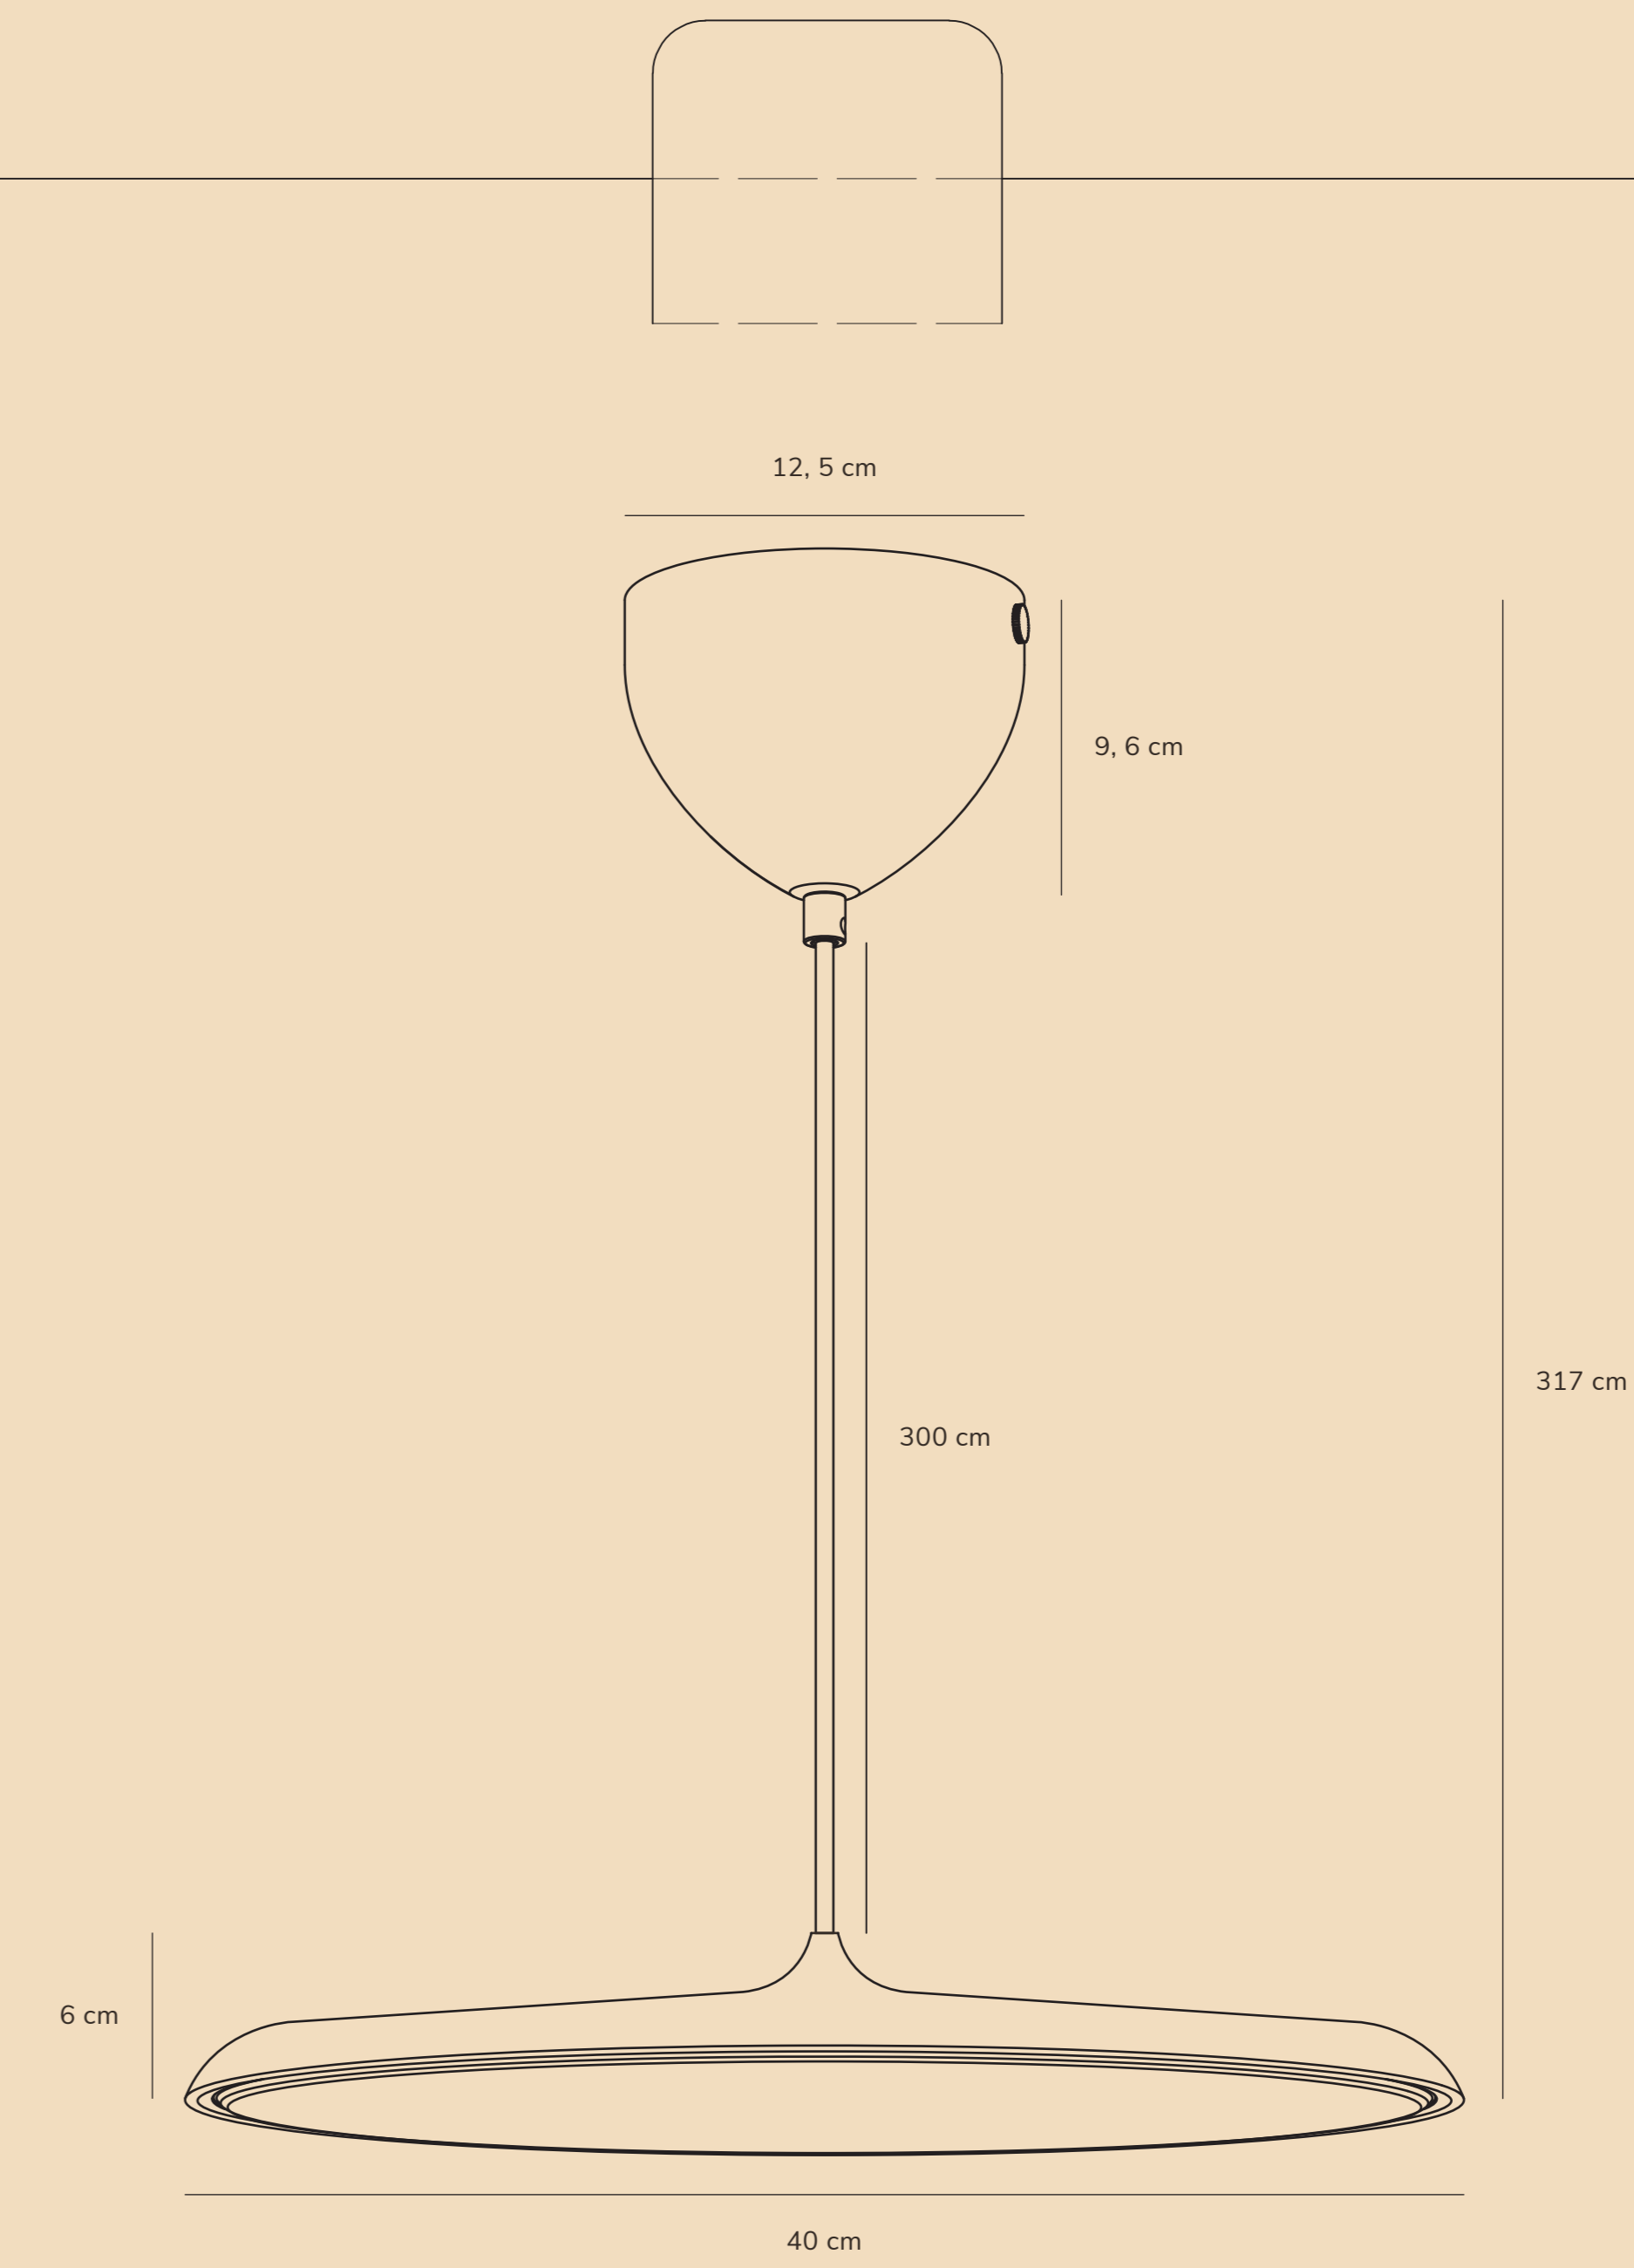

520

ARTIST 40

by Bonnelycke mdd

ARTIST 40

by Bonnelycke mdd

ARTIST 40

by Bonnelycke mdd

Bonnelycke mdd

ARTIST 40

by Bonnelycke mdd

Item number 2420223009
Color Beige
Material Metal/Plastic
IP Class IP20, indoor use only, class II
Input Voltage 220-240-50/60Hz
Lumen 2300lm
Watt 25W
Kelvin 3000K warm white
Colour rendering RA90
Life hours 30000 hrs
Cable Beige textile cable. 300cm non replaceable

AND 0912051H

Height x Width x Depth (COLOR BOX/CM)	NEW WEIGHT (COLOR BOX/KG)
48 x 15 x 15	0,6
GROSS WEIGHT (COLOR BOX/KG)	VOLUME (COLOR BOX/CM³)
0,6	10,125

150

480

150

480

20