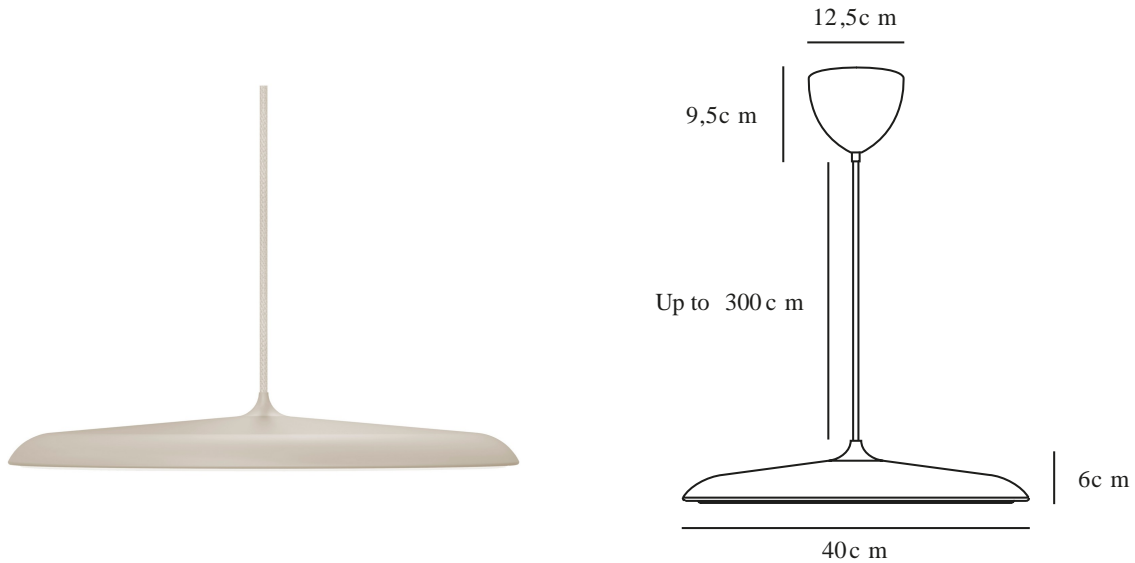

# ARTIST 40 | PENDANT | BEIGE

2420223009

Voltage (V): 220-240 Volt  
IP degree: IP20  
Class (Class 1, Class 2, Class 3):  
Class 2 (Double isolated)  
Socket type: LED Module  
Parallel connection: False

Primary material: Metal  
Secondary material: Plastic  
Colour of the cable: Beige  
Length of the cable (cm): 300  
Surface material of the cable:  
Textile  
Is the cable replaceable: False  
Colour: Beige

Height (cm) : 6  
Shade Diameter (cm): 40  
Shade Height (cm): 6  
Length (cm): 40

EAN: 5704924022609  
Item Number: 2420223009  
Pcs Per Master Carton: 1

Sales Box Height (cm): 48  
Sales Box Width(cm): 52  
Sales Box Depth (cm): 15  
Sales Box Volume m<sup>3</sup> : 0.0374  
Product net weight (kg): 2.2

Brightness of light (Lumen): 2300  
Colour temperature (Kelvin): 3000  
Ra-value : 90  
Lifetime (hours): 30000  
Energy class: F  
Actual watt (W): 25

- Modern classic • Slim and timeless design • Dimmable
- Soft and diffused light • 5-year LED guarantee