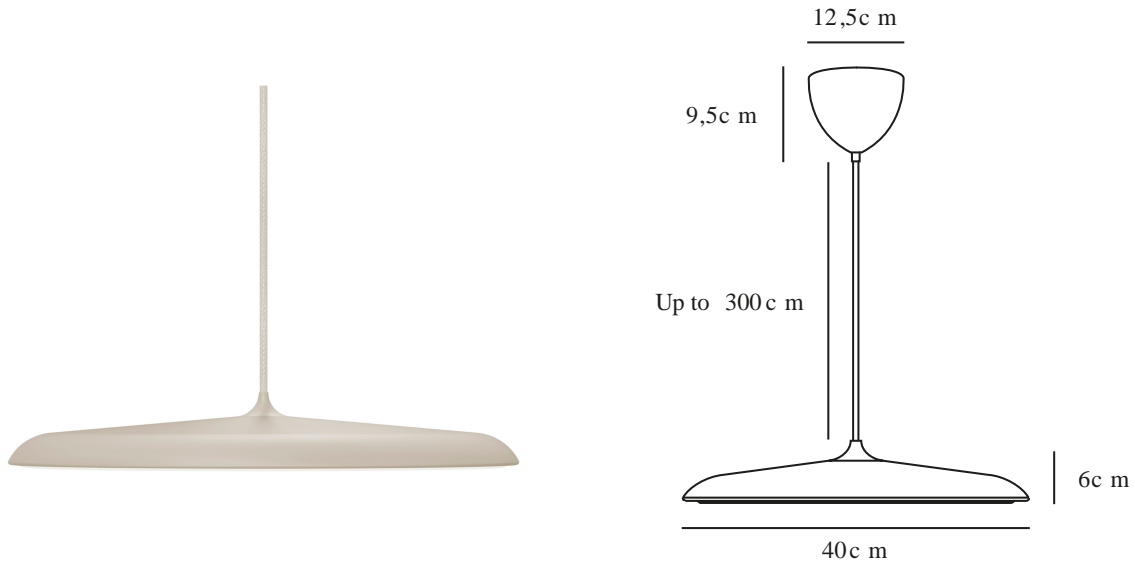

ARTIST 40 | PENDANT | BEIGE

2420223009

Voltage (V): 220-240 Volt
IP degree: IP20
Class (Class 1, Class 2, Class 3):
Class 2 (Double isolated)
Socket type: LED Module
Parallel connection: False

Primary material: Metal
Secondary material: Plastic
Colour of the cable: Beige
Length of the cable (cm): 300
Surface material of the cable:
Textile
Is the cable replaceable: False
Colour: Beige

Height (cm): 6
Shade Diameter (cm): 40
Shade Height (cm): 6
Length (cm): 40

EAN: 5704924022609
Item Number: 2420223009
Pcs Per Master Carton: 1

Sales Box Height (cm): 48
Sales Box Width (cm): 52
Sales Box Depth (cm): 15
Sales Box Volume m³: 0.0374
Product net weight (kg): 2.413

Colour temperature (Kelvin): 3000
Ra-value : 90
Lifetime (hours): 30000
Energy class: F
Actual watt (W): 25

- Modern classic • Slim and timeless design • Dimmable
- Soft and diffused light • 5-year LED guarantee