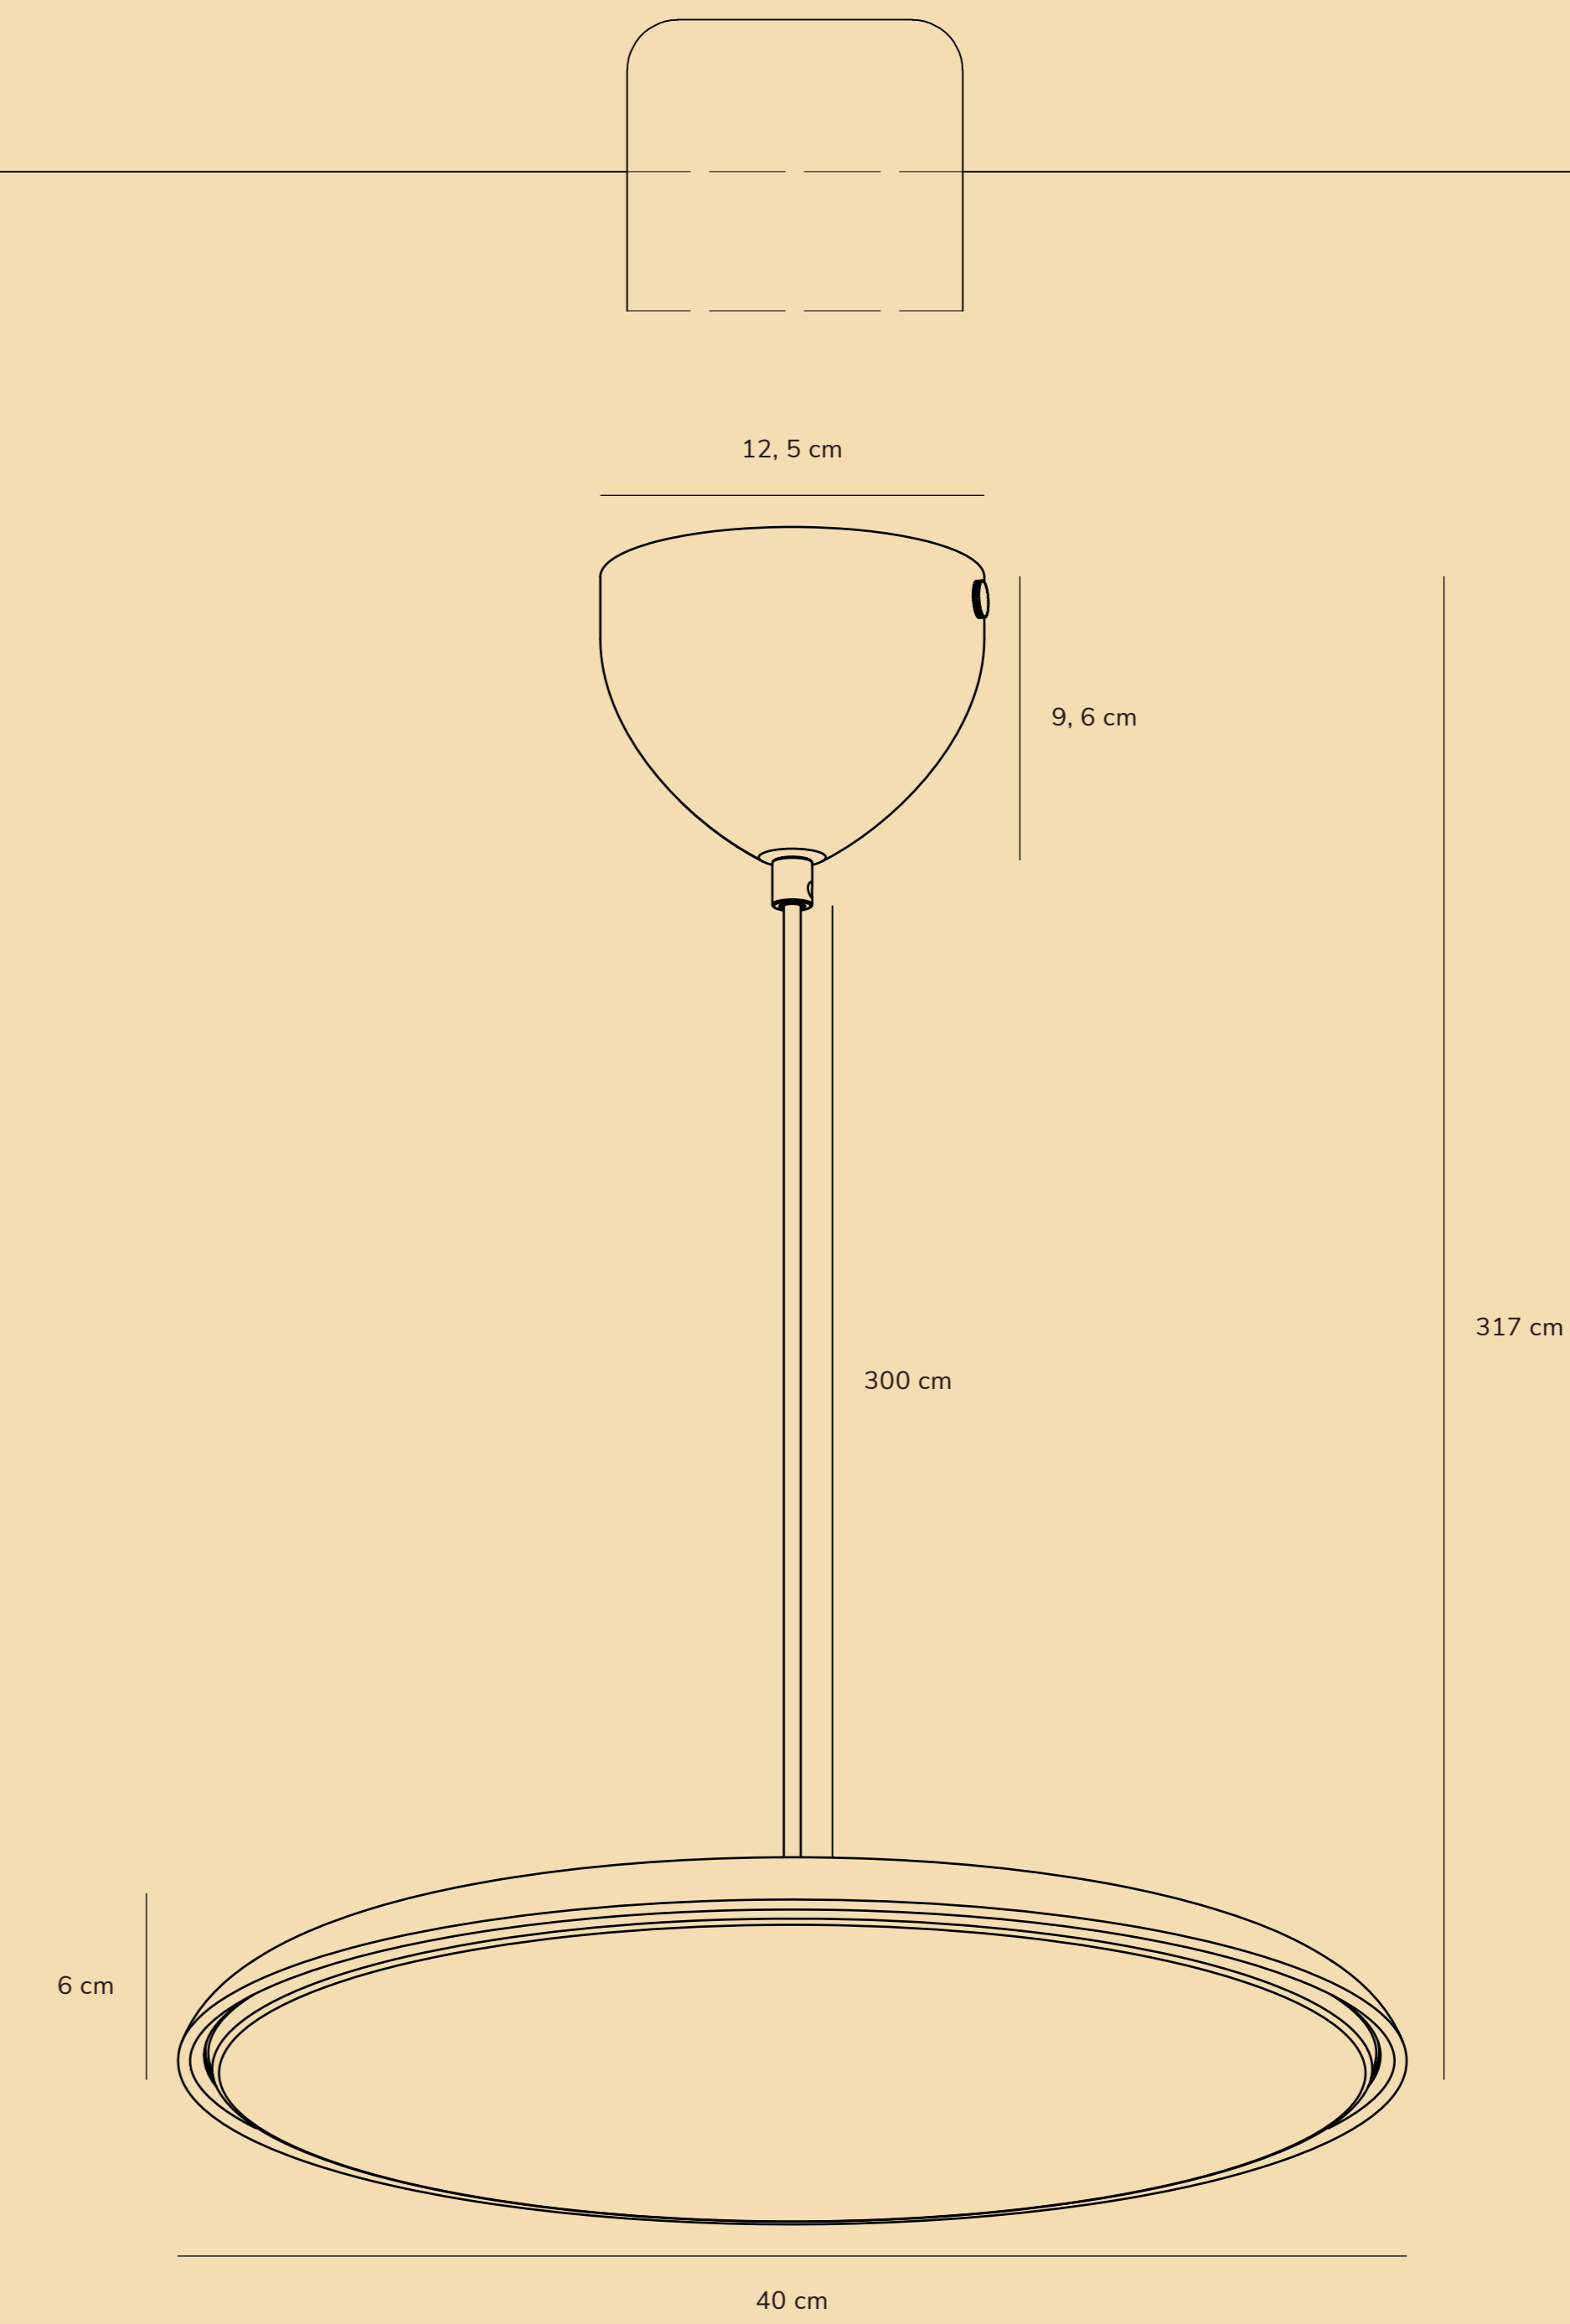

520

ARTIST 40

by Bonnelycke mdd

ARTIST 40

by Bonnelycke mdd

ARTIST 40

by Bonnelycke mdd

Bonnelycke mdd

ARTIST 40

by Bonnelycke mdd

Item number 2420223010
Color Grey
Material Metal/Plastic
IP Class IP20, indoor use only, class II
Input Voltage 220-240-50/60Hz
Lumen 2300lm
Watt 25W
Kelvin 3000K warm white
Colour rendering RA90
Life hours 30000 hrs
Cable Grey textile cable, 300cm non replaceable

Height x Width x Depth COLOR BOX (CM)	NEW WEIGHT COLOR BOX (KG)
40 x 40 x 15	0,6
GROSS WEIGHT COLOR BOX (KG)	VOLUME COLOR BOX (CM³)
0,6	0,24

150

480

150

480

20