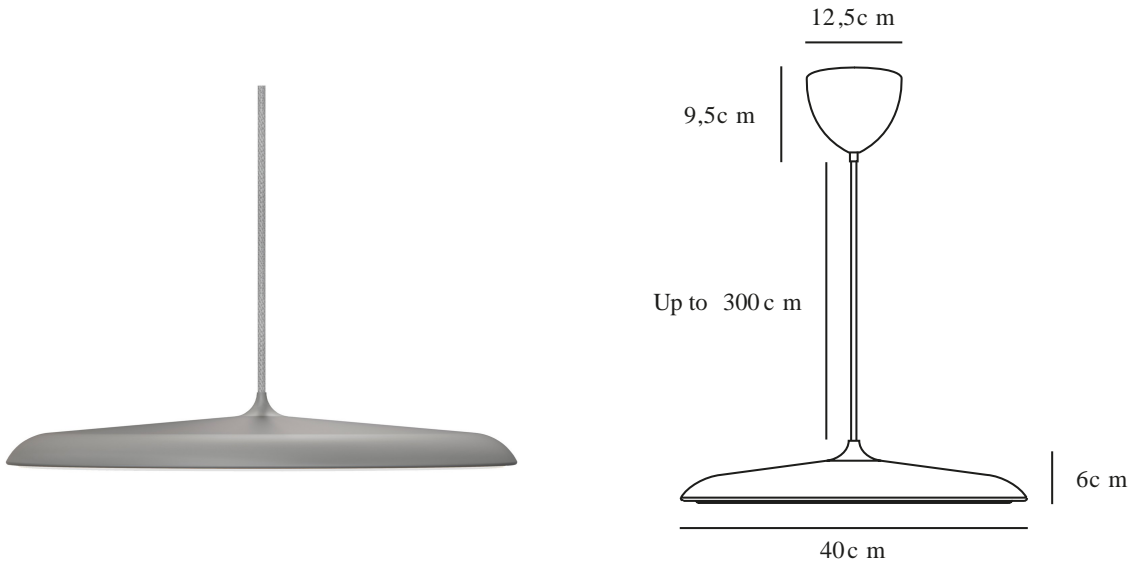

ARTIST 40 | PENDANT | GREY

2420223010

Voltage (V): 220-240 Volt
IP degree: IP20
Class (Class 1, Class 2, Class 3):
Class 2 (Double isolated)
Socket type: LED Module
Parallel connection: False

Primary material: Metal
Secondary material: Plastic
Colour of the cable: Grey
Length of the cable (cm): 300
Surface material of the cable:
Textile
Is the cable replaceable: False
Colour: Grey

Height (cm) : 6
Shade Diameter (cm): 40
Shade Height (cm): 6
Length (cm): 40

EAN: 5704924022616
Item Number: 2420223010
Pcs Per Master Carton: 1

Sales Box Height (cm): 48
Sales Box Width(cm): 52
Sales Box Depth (cm): 15
Sales Box Volume m³ : 0.0374
Product net weight (kg): 2.2

Brightness of light (Lumen): 2300
Colour temperature (Kelvin): 3000
Ra-value : 90
Lifetime (hours): 30000
Energy class: F
Actual watt (W): 25

- Modern classic • Slim and timeless design • Dimmable
- Soft and diffused light • 5-year LED guarantee