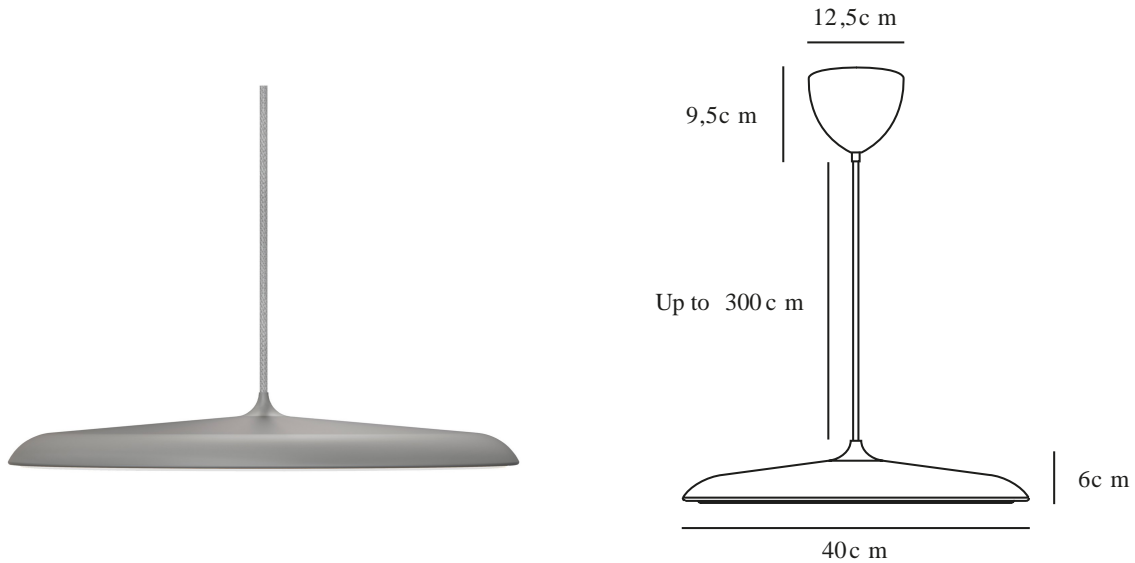

# ARTIST 40 | PENDANT | GREY

2420223010

Voltage (V): 220-240 Volt  
IP degree: IP20  
Class (Class 1, Class 2, Class 3):  
Class 2 (Double isolated)  
Socket type: LED Module  
Parallel connection: False

Primary material: Metal  
Secondary material: Plastic  
Colour of the cable: Grey  
Length of the cable (cm): 300  
Surface material of the cable:  
Textile  
Is the cable replaceable: False  
Colour: Grey

Height (cm): 6  
Shade Diameter (cm): 40  
Shade Height (cm): 6  
Length (cm): 40

EAN: 5704924022616  
Item Number: 2420223010  
Pcs Per Master Carton: 1

Sales Box Height (cm): 48  
Sales Box Width (cm): 52  
Sales Box Depth (cm): 15  
Sales Box Volume m<sup>3</sup>: 0.0374  
Product net weight (kg): 2.413

Colour temperature (Kelvin): 3000  
Ra-value : 90  
Lifetime (hours): 30000  
Energy class: F  
Actual watt (W): 25

- Modern classic • Slim and timeless design • Dimmable
- Soft and diffused light • 5-year LED guarantee