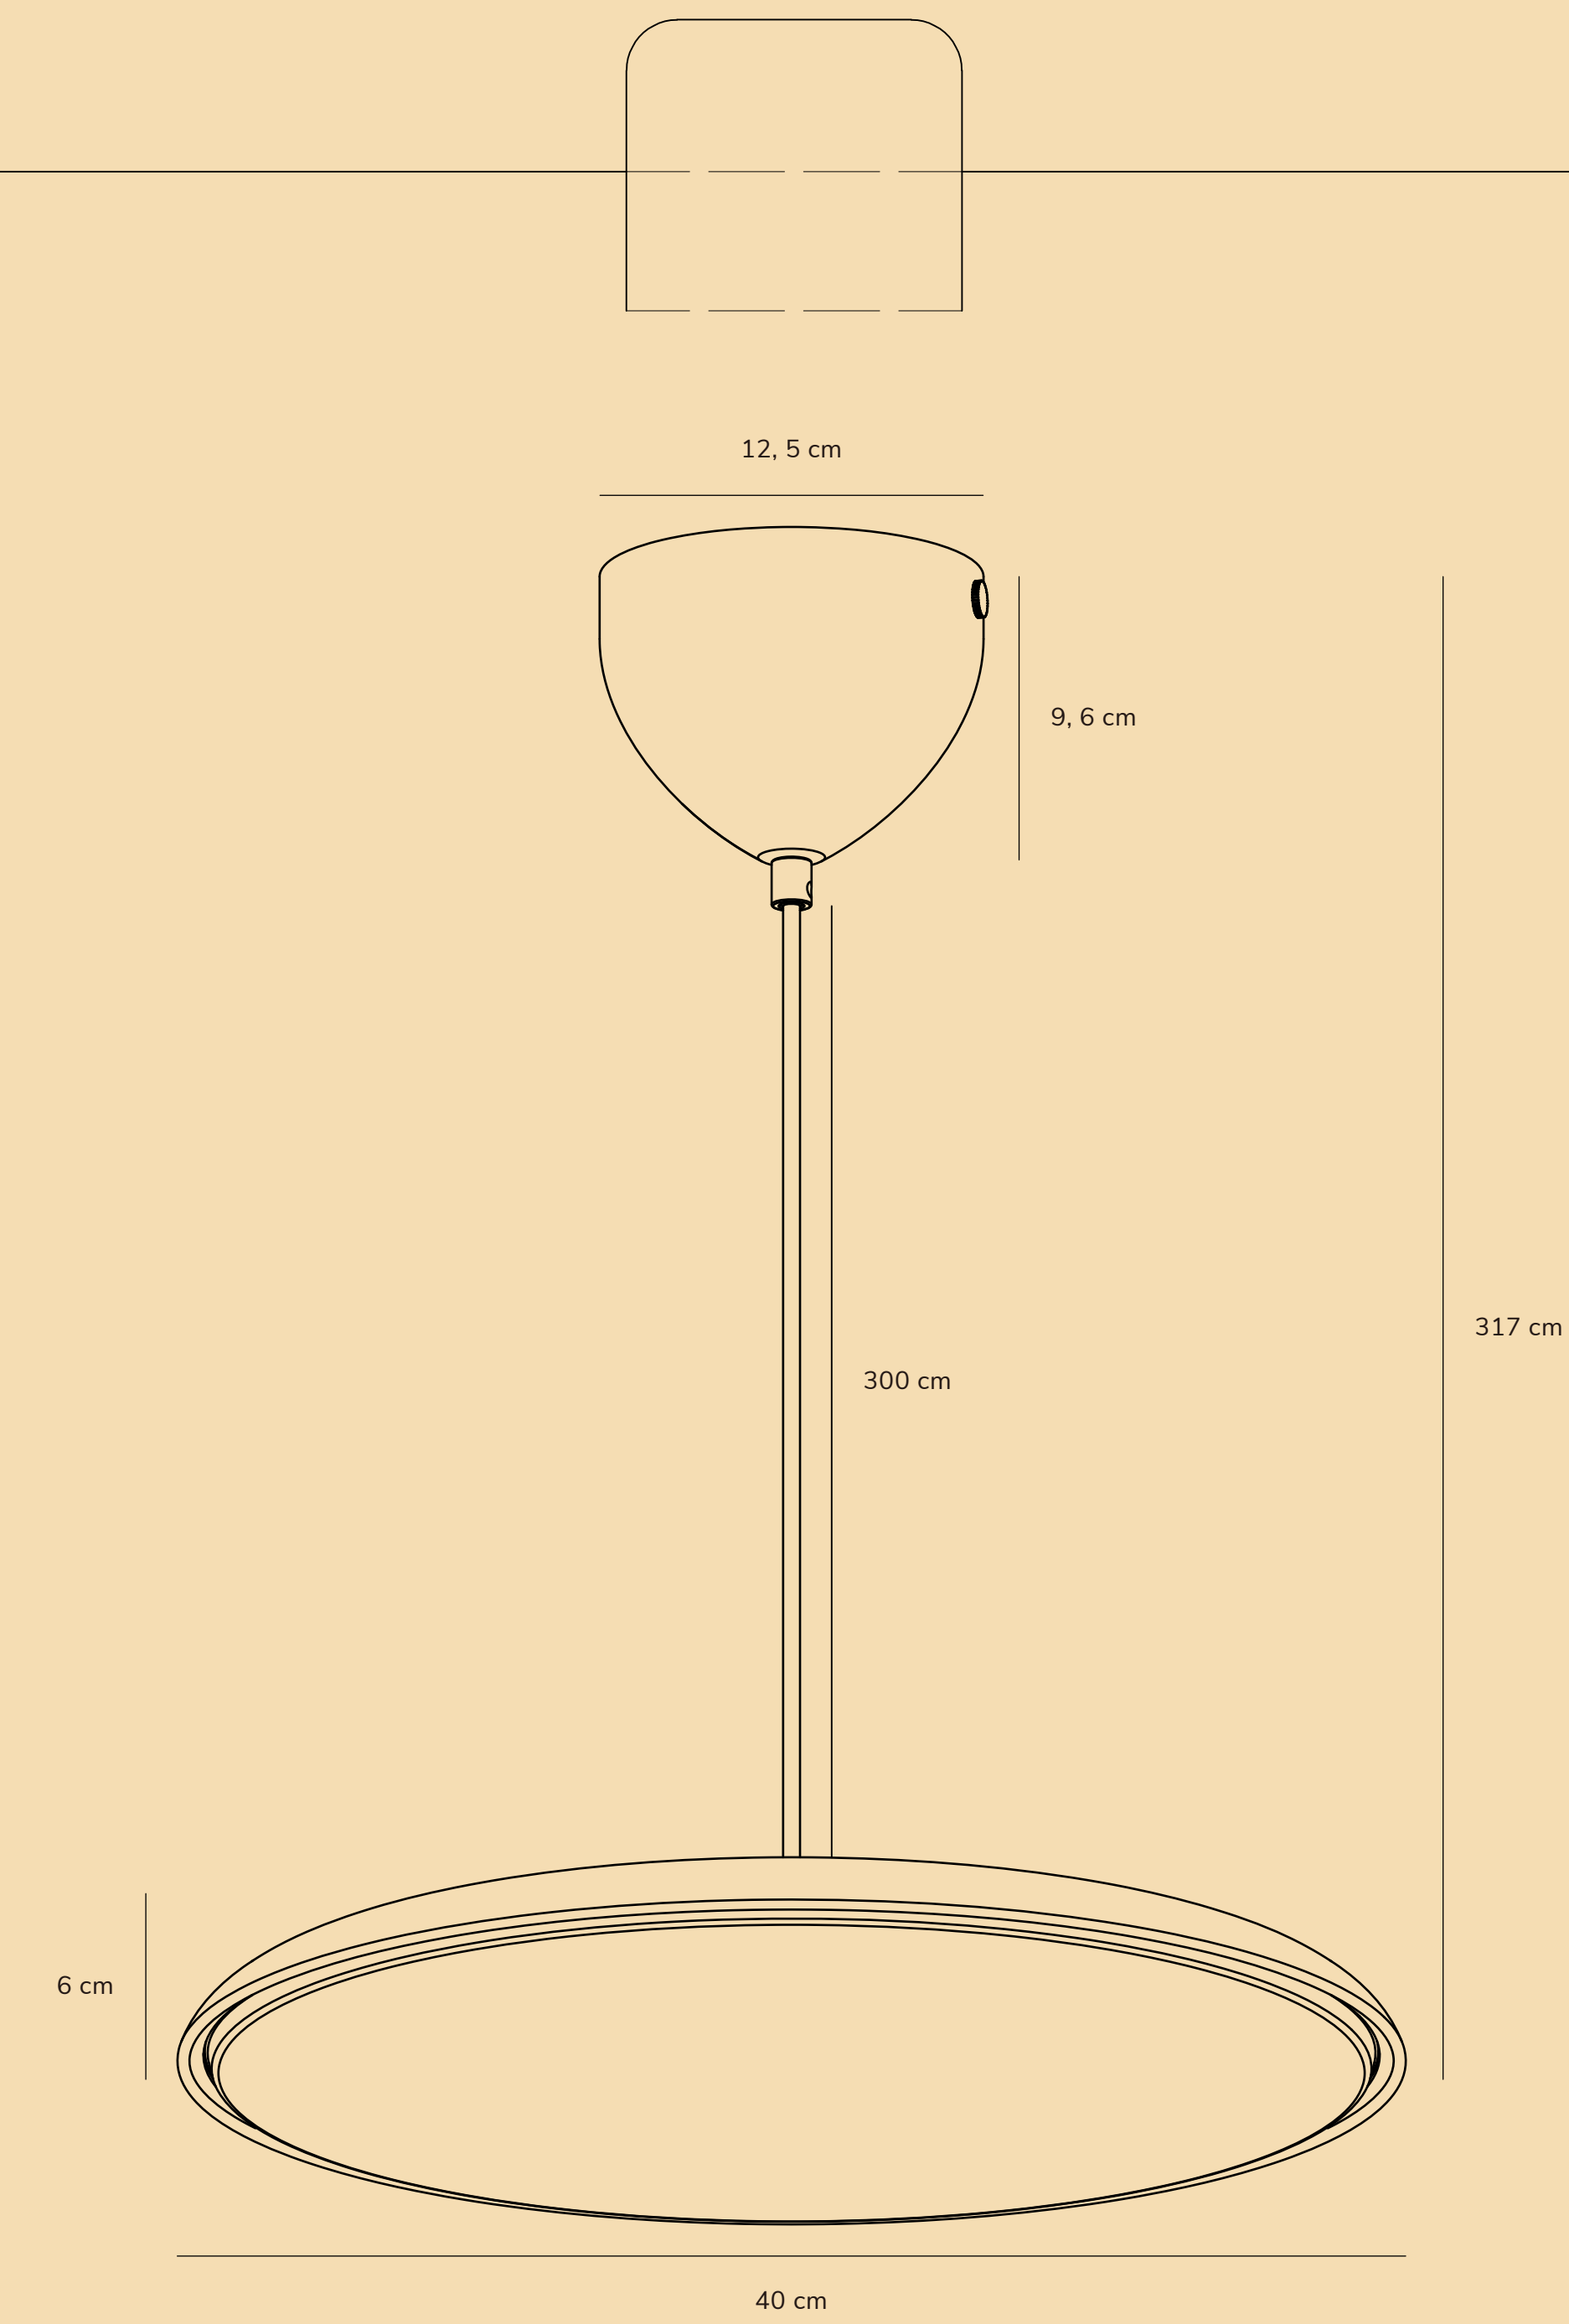

520

ARTIST 40

by Bonnelycke mdd

ARTIST 40

by Bonnelycke mdd

ARTIST 40

by Bonnelycke mdd

Bonnelycke mdd

ARTIST 40

by Bonnelycke mdd

Item number 2420223030
Color Copper
Material Metal/Plastic
IP Class IP20, indoor use only, class II
Input Voltage 220-240-50/60Hz
Lumen 2300lm
Watt 25W
Kelvin 3000K warm white
Colour rendering RA90
Life hours 30000 hrs
Cable Black textile cable, 300cm non replaceable

Height x Width x Depth (COLOR BOX/CM)	NEW WEIGHT (COLOR BOX/KG)
40 x 40 x 45	0,6
GROSS WEIGHT (COLOR BOX/KG)	VOLUME (COLOR BOX/CM³)
0,6	0,081

150

480

150

480

20