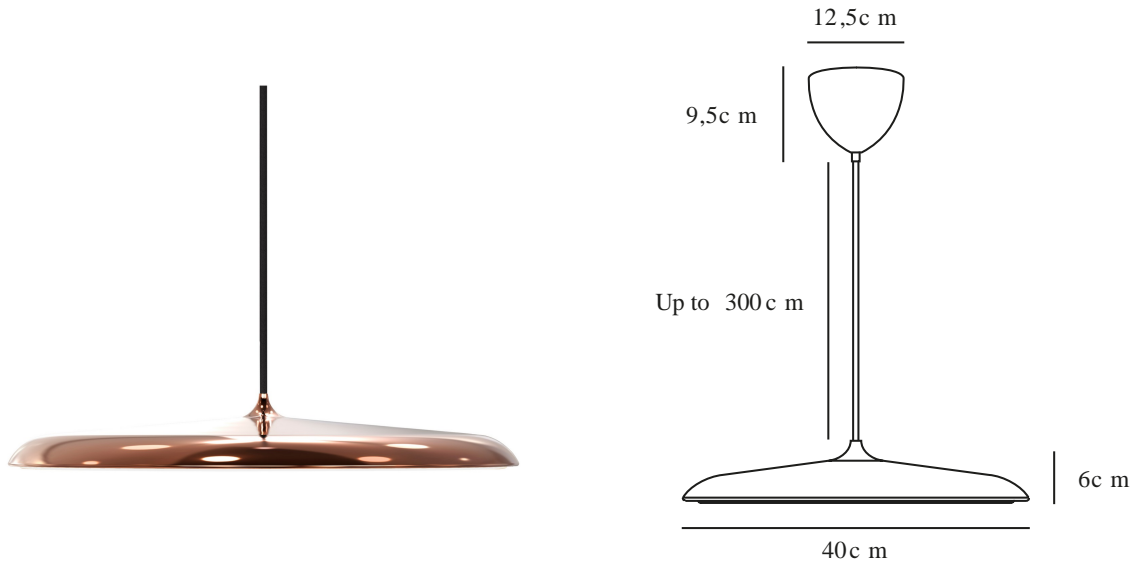

ARTIST 40 | PENDANT | COPPER

2420223030

Voltage (V): 220-240 Volt
IP degree: IP20
Class (Class 1, Class 2, Class 3):
Class 2 (Double isolated)
Socket type: LED Module
Parallel connection: False

Primary material: Metal
Secondary material: Plastic
Colour of the cable: Black
Length of the cable (cm): 300
Surface material of the cable:
Textile
Is the cable replaceable: False
Colour: Copper

Height (cm): 6
Shade Diameter (cm): 40
Shade Height (cm): 6
Length (cm): 40

EAN: 5704924022623
Item Number: 2420223030
Pcs Per Master Carton: 1

Sales Box Height (cm): 48
Sales Box Width (cm): 52
Sales Box Depth (cm): 15
Sales Box Volume m³: 0.0374
Product net weight (kg): 2.413

Colour temperature (Kelvin): 3000
Ra-value : 90
Lifetime (hours): 30000
Energy class: F
Actual watt (W): 25

- Modern classic • Slim and timeless design • Dimmable
- Soft and diffused light • 5-year LED guarantee