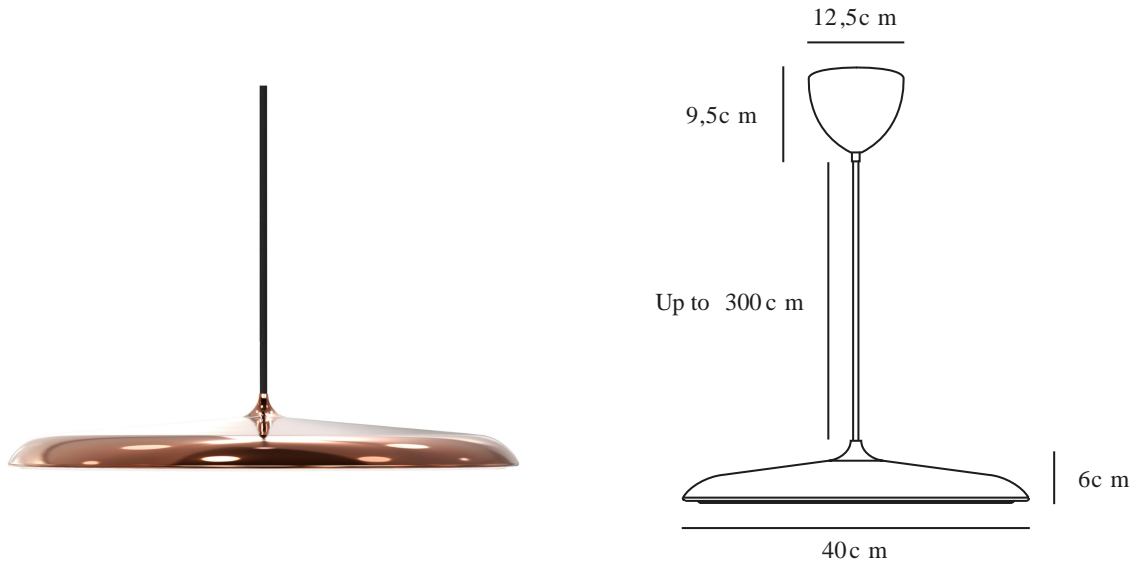

ARTIST 40 | PENDANT | COPPER

2420223030

Voltage (V): 220-240 Volt
IP degree: IP20
Class (Class 1, Class 2, Class 3):
Class 2 (Double isolated)
Socket type: LED Module
Parallel connection: False

Primary material: Metal
Secondary material: Plastic
Colour of the cable: Black
Length of the cable (cm): 300
Surface material of the cable:
Textile
Is the cable replaceable: False
Colour: Copper

Height (cm) : 6
Shade Diameter (cm): 40
Shade Height (cm): 6
Length (cm): 40

EAN: 5704924022623
Item Number: 2420223030
Pcs Per Master Carton: 1

Sales Box Height (cm): 48
Sales Box Width(cm): 52
Sales Box Depth (cm): 15
Sales Box Volume m³ : 0.0374
Product net weight (kg): 2.2

Brightness of light (Lumen): 2300
Colour temperature (Kelvin): 3000
Ra-value : 90
Lifetime (hours): 30000
Energy class: F
Actual watt (W): 25

- Modern classic • Slim and timeless design • Dimmable
- Soft and diffused light • 5-year LED guarantee