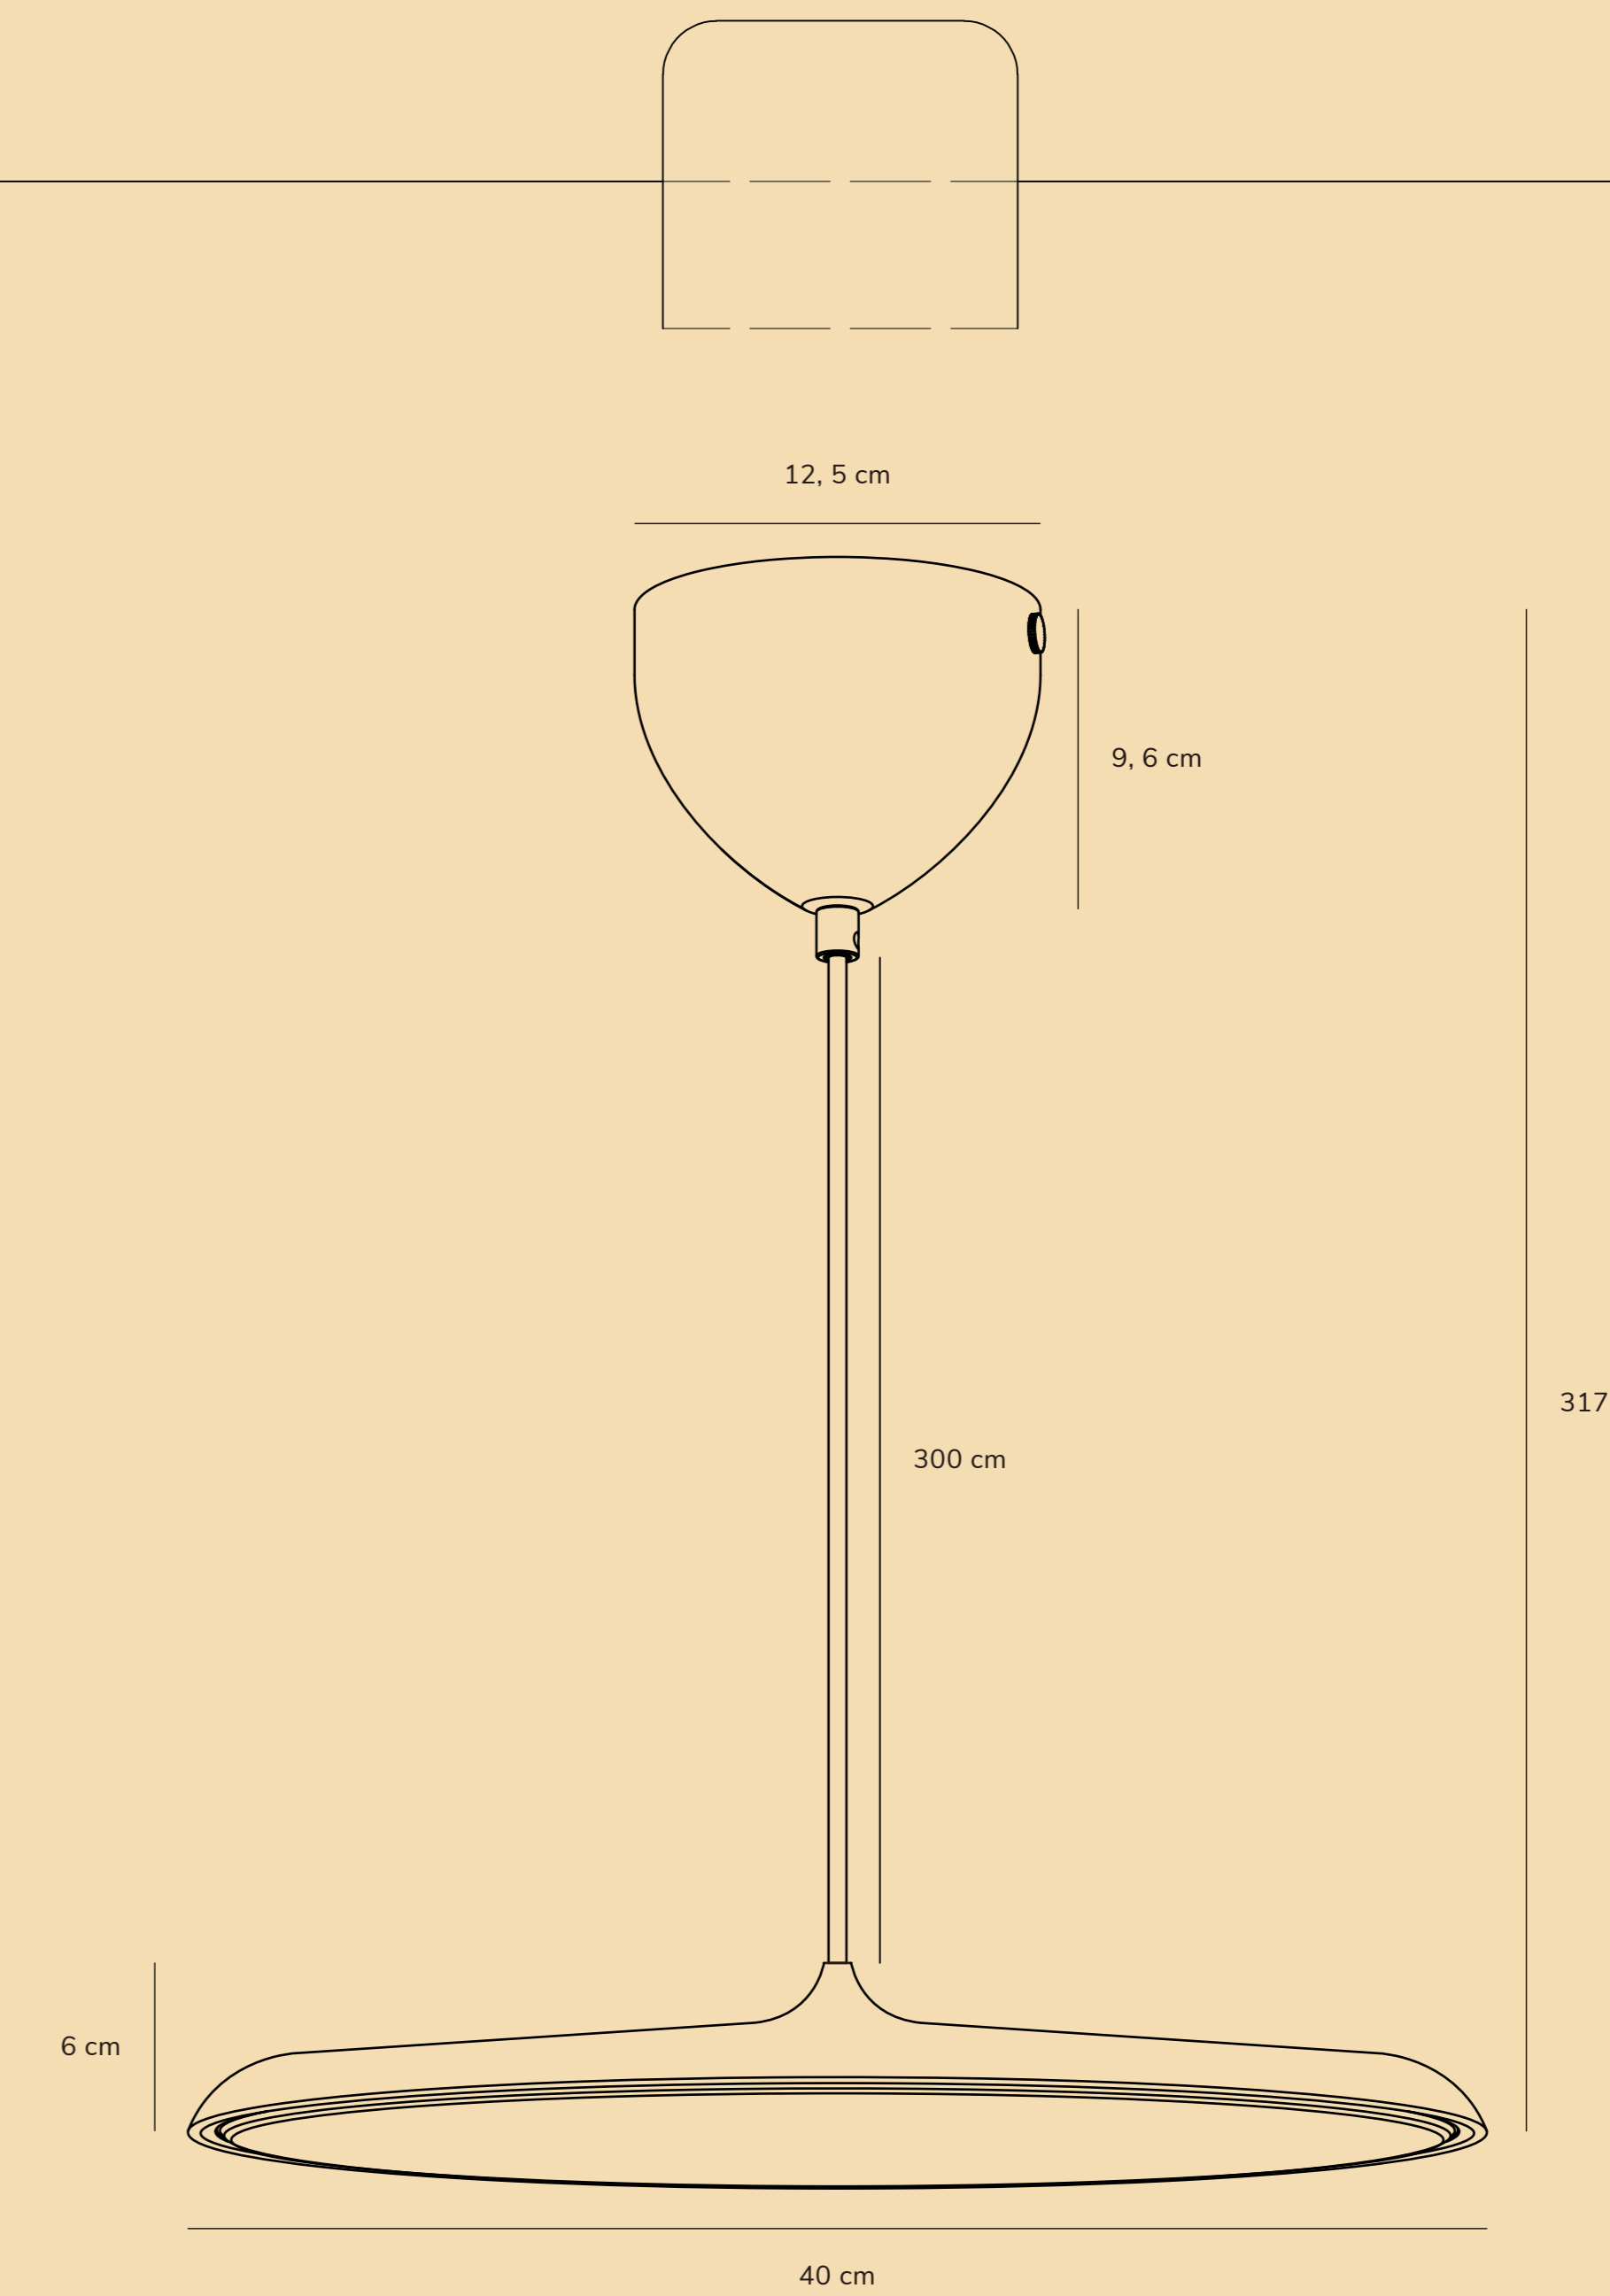

520

ARTIST 40

by Bonneycke mdd

ARTIST 40

by Bonneycke mdd

ARTIST 40

by Bonneycke mdd

Bonneycke mdd

Dimmable luminaire

5 year LED guarantee

LED Unchangeable lightsource

ARTIST 40

by Bonneycke mdd

Item number 2420223034
Color Stainless steel
Material Metal/Plastic
IP Class IP20, indoor use only, class II
Input Voltage 220-240-50/60Hz
Lumen 1600lm
Watt 25W
Kelvin 3000K warm white
Colour rendering RA90
Life hours 30000 hrs
Cable Black textile cable, 300cm non replaceable

AND 2310204 HT

Height x Width x Depth (COLOR BOX/CM)	NEW WEIGHT (COLOR BOX/KG)
40 x 40 x 45	0.6
GROSS WEIGHT (COLOR BOX/KG)	VOLUME (COLOR BOX/CM³)
0.6	0.612

150

480

150

480

20