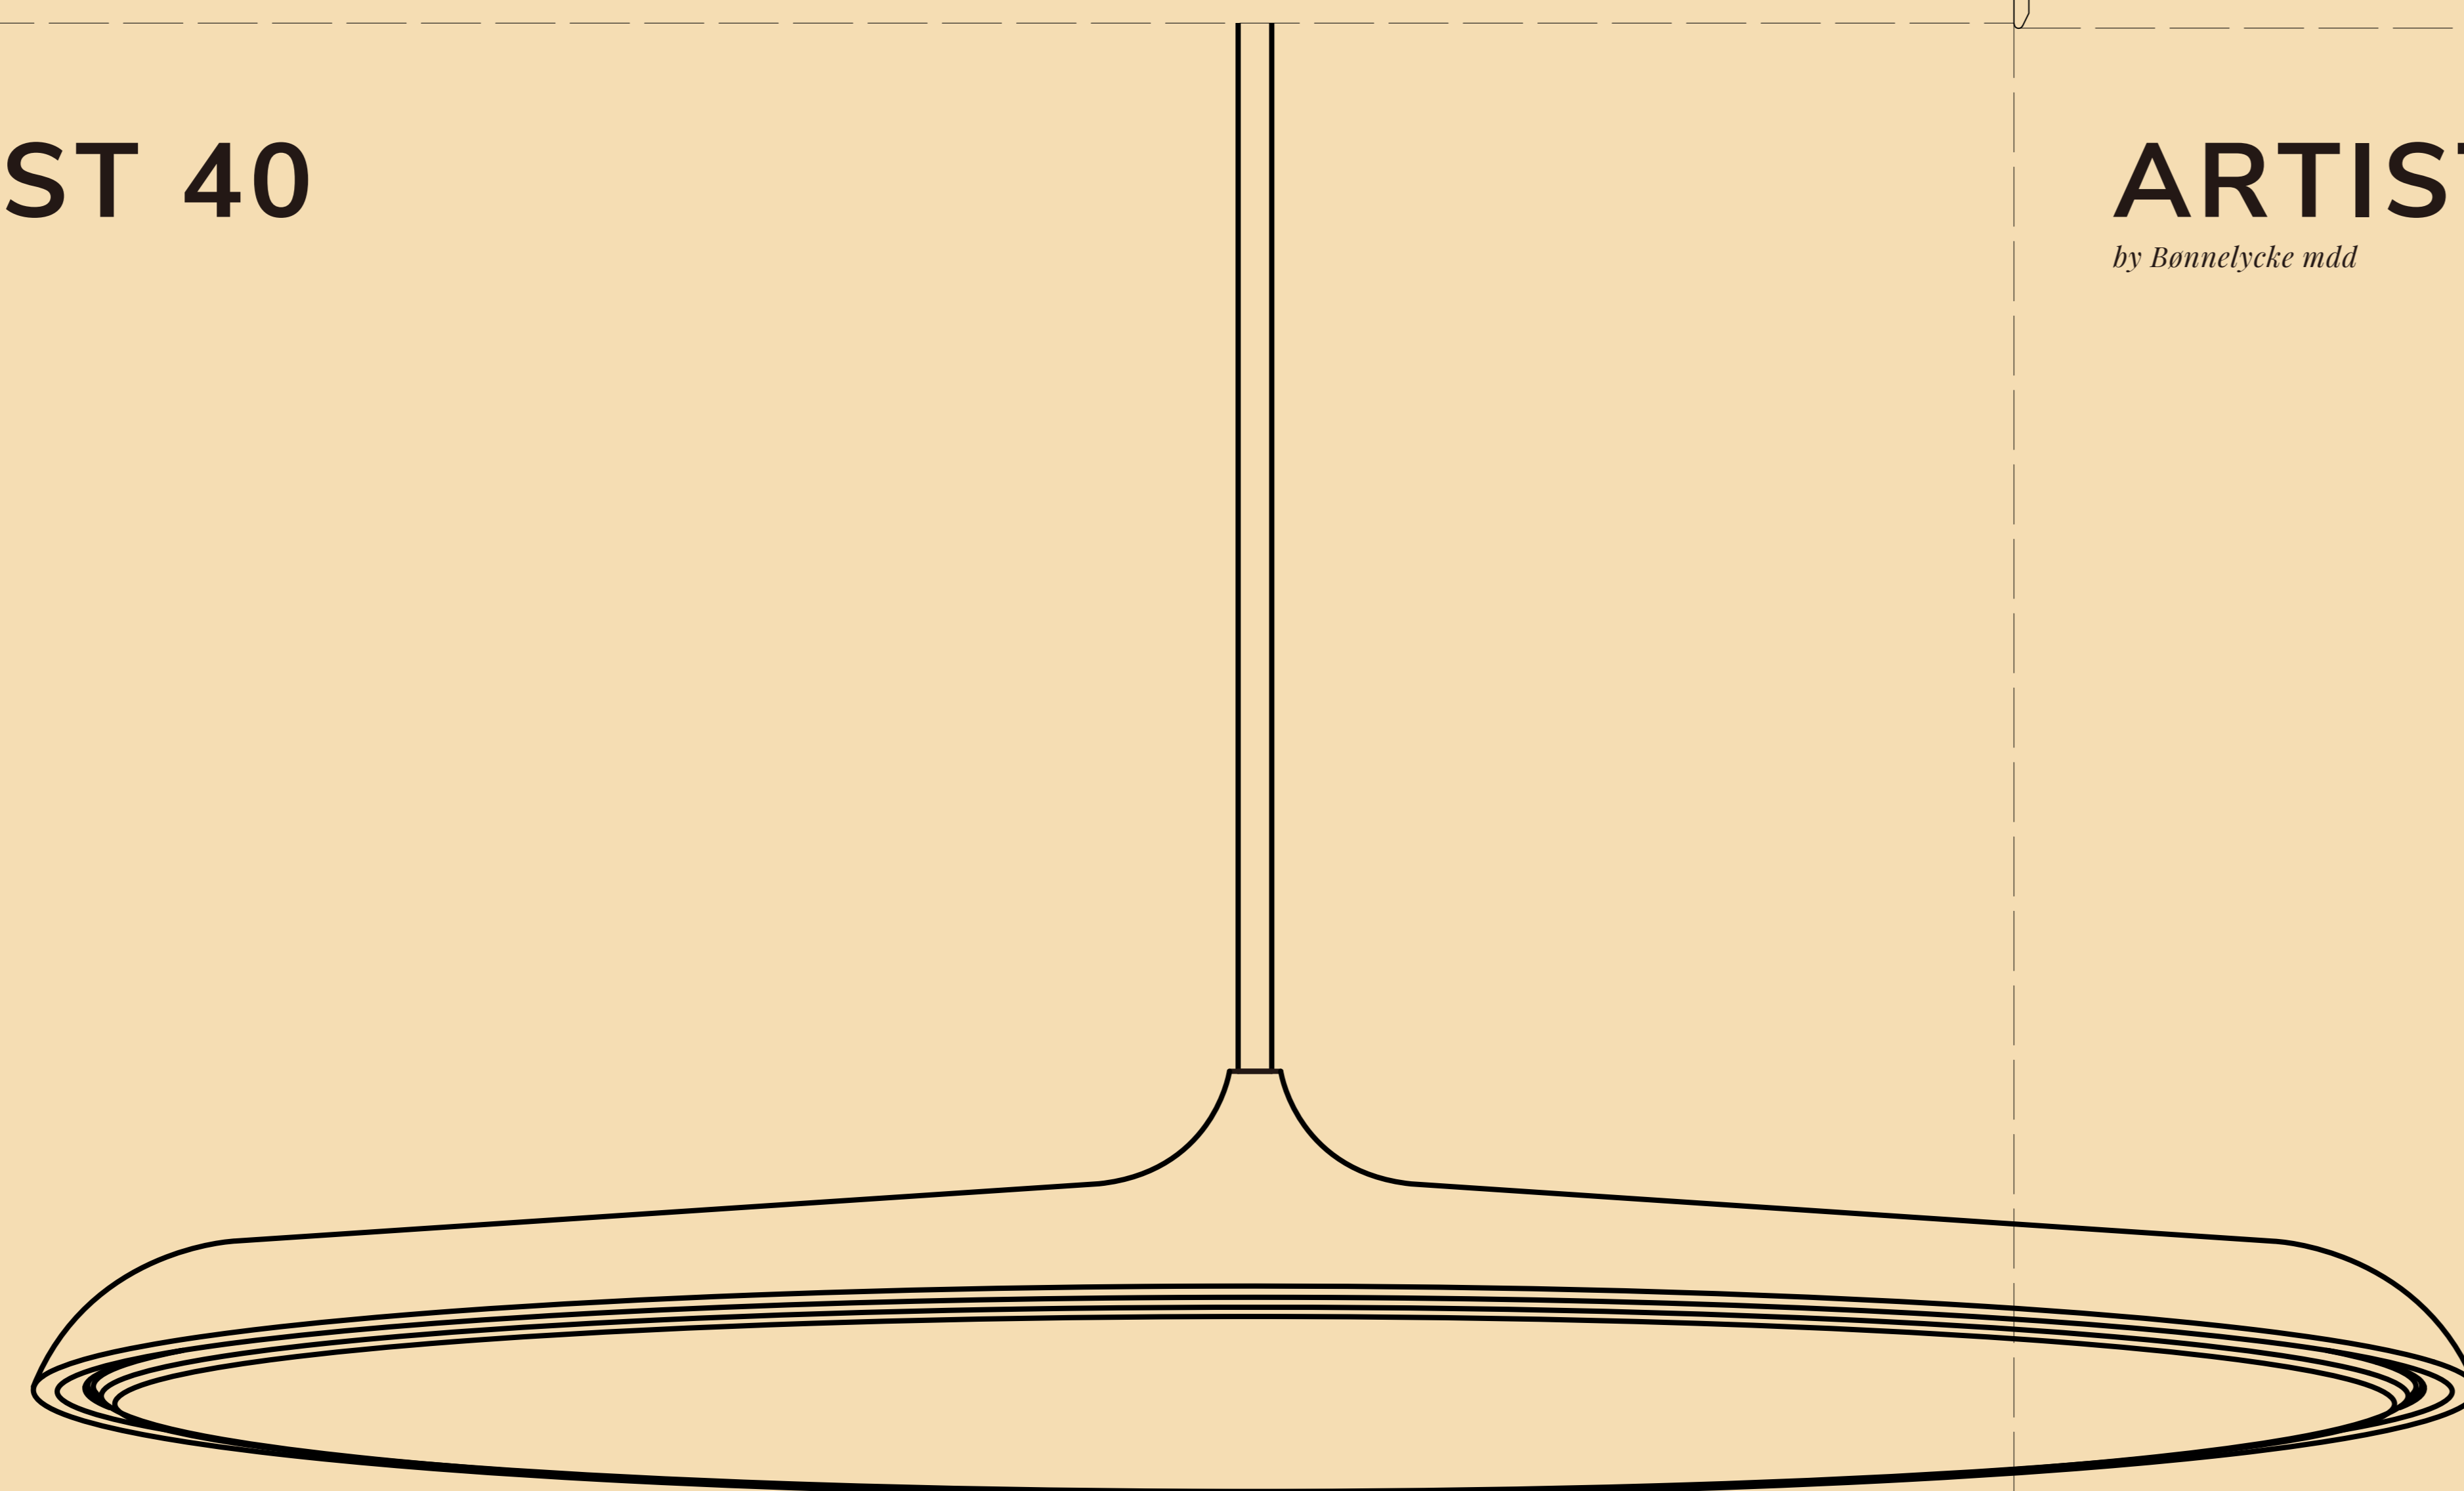

520

ARTIST 40

by Bonneycke mdd

ARTIST 40

by Bonneycke mdd

ARTIST 40

by Bonneycke mdd

Bonneycke mdd

Dimmable luminaire

5 year LED guarantee

LED Unchangeable lightsource

ARTIST 40

by Bonneycke mdd

Item number 2420223034
Color Stainless steel
Material Metal/Plastic
IP Class IP20, indoor use only, class II
Input Voltage 220-240-50/60Hz
Lumen 1600lm
Watt 25W
Kelvin 3000K warm white
Colour rendering RA90
Life hours 30000 hrs
Cable Black textile cable, 300cm non replaceable

AND 2310204 HT

Height x Width x Depth (COLOR BOX/CM)	NEW WEIGHT (COLOR BOX/KG)
40 x 40 x 45	0.6
GROSS WEIGHT (COLOR BOX/KG)	VOLUME (COLOR BOX/CM³)
0.6	0.612

150

480

150

480

20