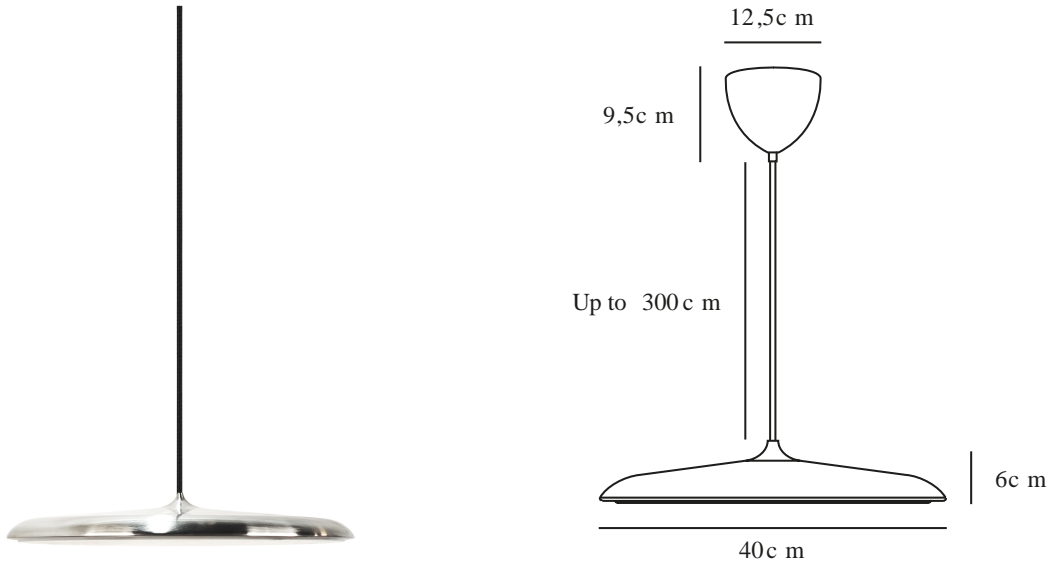

ARTIST 40 | PENDANT | STAINLESS STEEL

2420223034

Voltage (V): 220-240 Volt
IP degree: IP20
Class (Class 1, Class 2, Class 3):
Class 2 (Double isolated)
Socket type: LED Module
Parallel connection: False

Primary material: Metal
Secondary material: Plastic
Colour of the cable: Black
Length of the cable (cm): 300
Surface material of the cable:
Textile
Is the cable replaceable: False
Colour: Stainless steel

Height (cm): 6
Shade Diameter (cm): 40
Shade Height (cm): 6
Length (cm): 40

EAN: 5704924024153
Item Number: 2420223034
Pcs Per Master Carton: 1

Sales Box Height (cm): 48
Sales Box Width (cm): 52
Sales Box Depth (cm): 15
Sales Box Volume m³: 0.0374
Product net weight (kg): 2.413

Brightness of light (Lumen): 1600
Colour temperature (Kelvin): 3000
Ra-value : 90
Lifetime (hours): 30000
Energy class: F
Actual watt (W): 25

- Sleek and timeless design
- Dimmable
- Soft and diffused light
- High light quality (RA90)
- 5-year LED guarantee