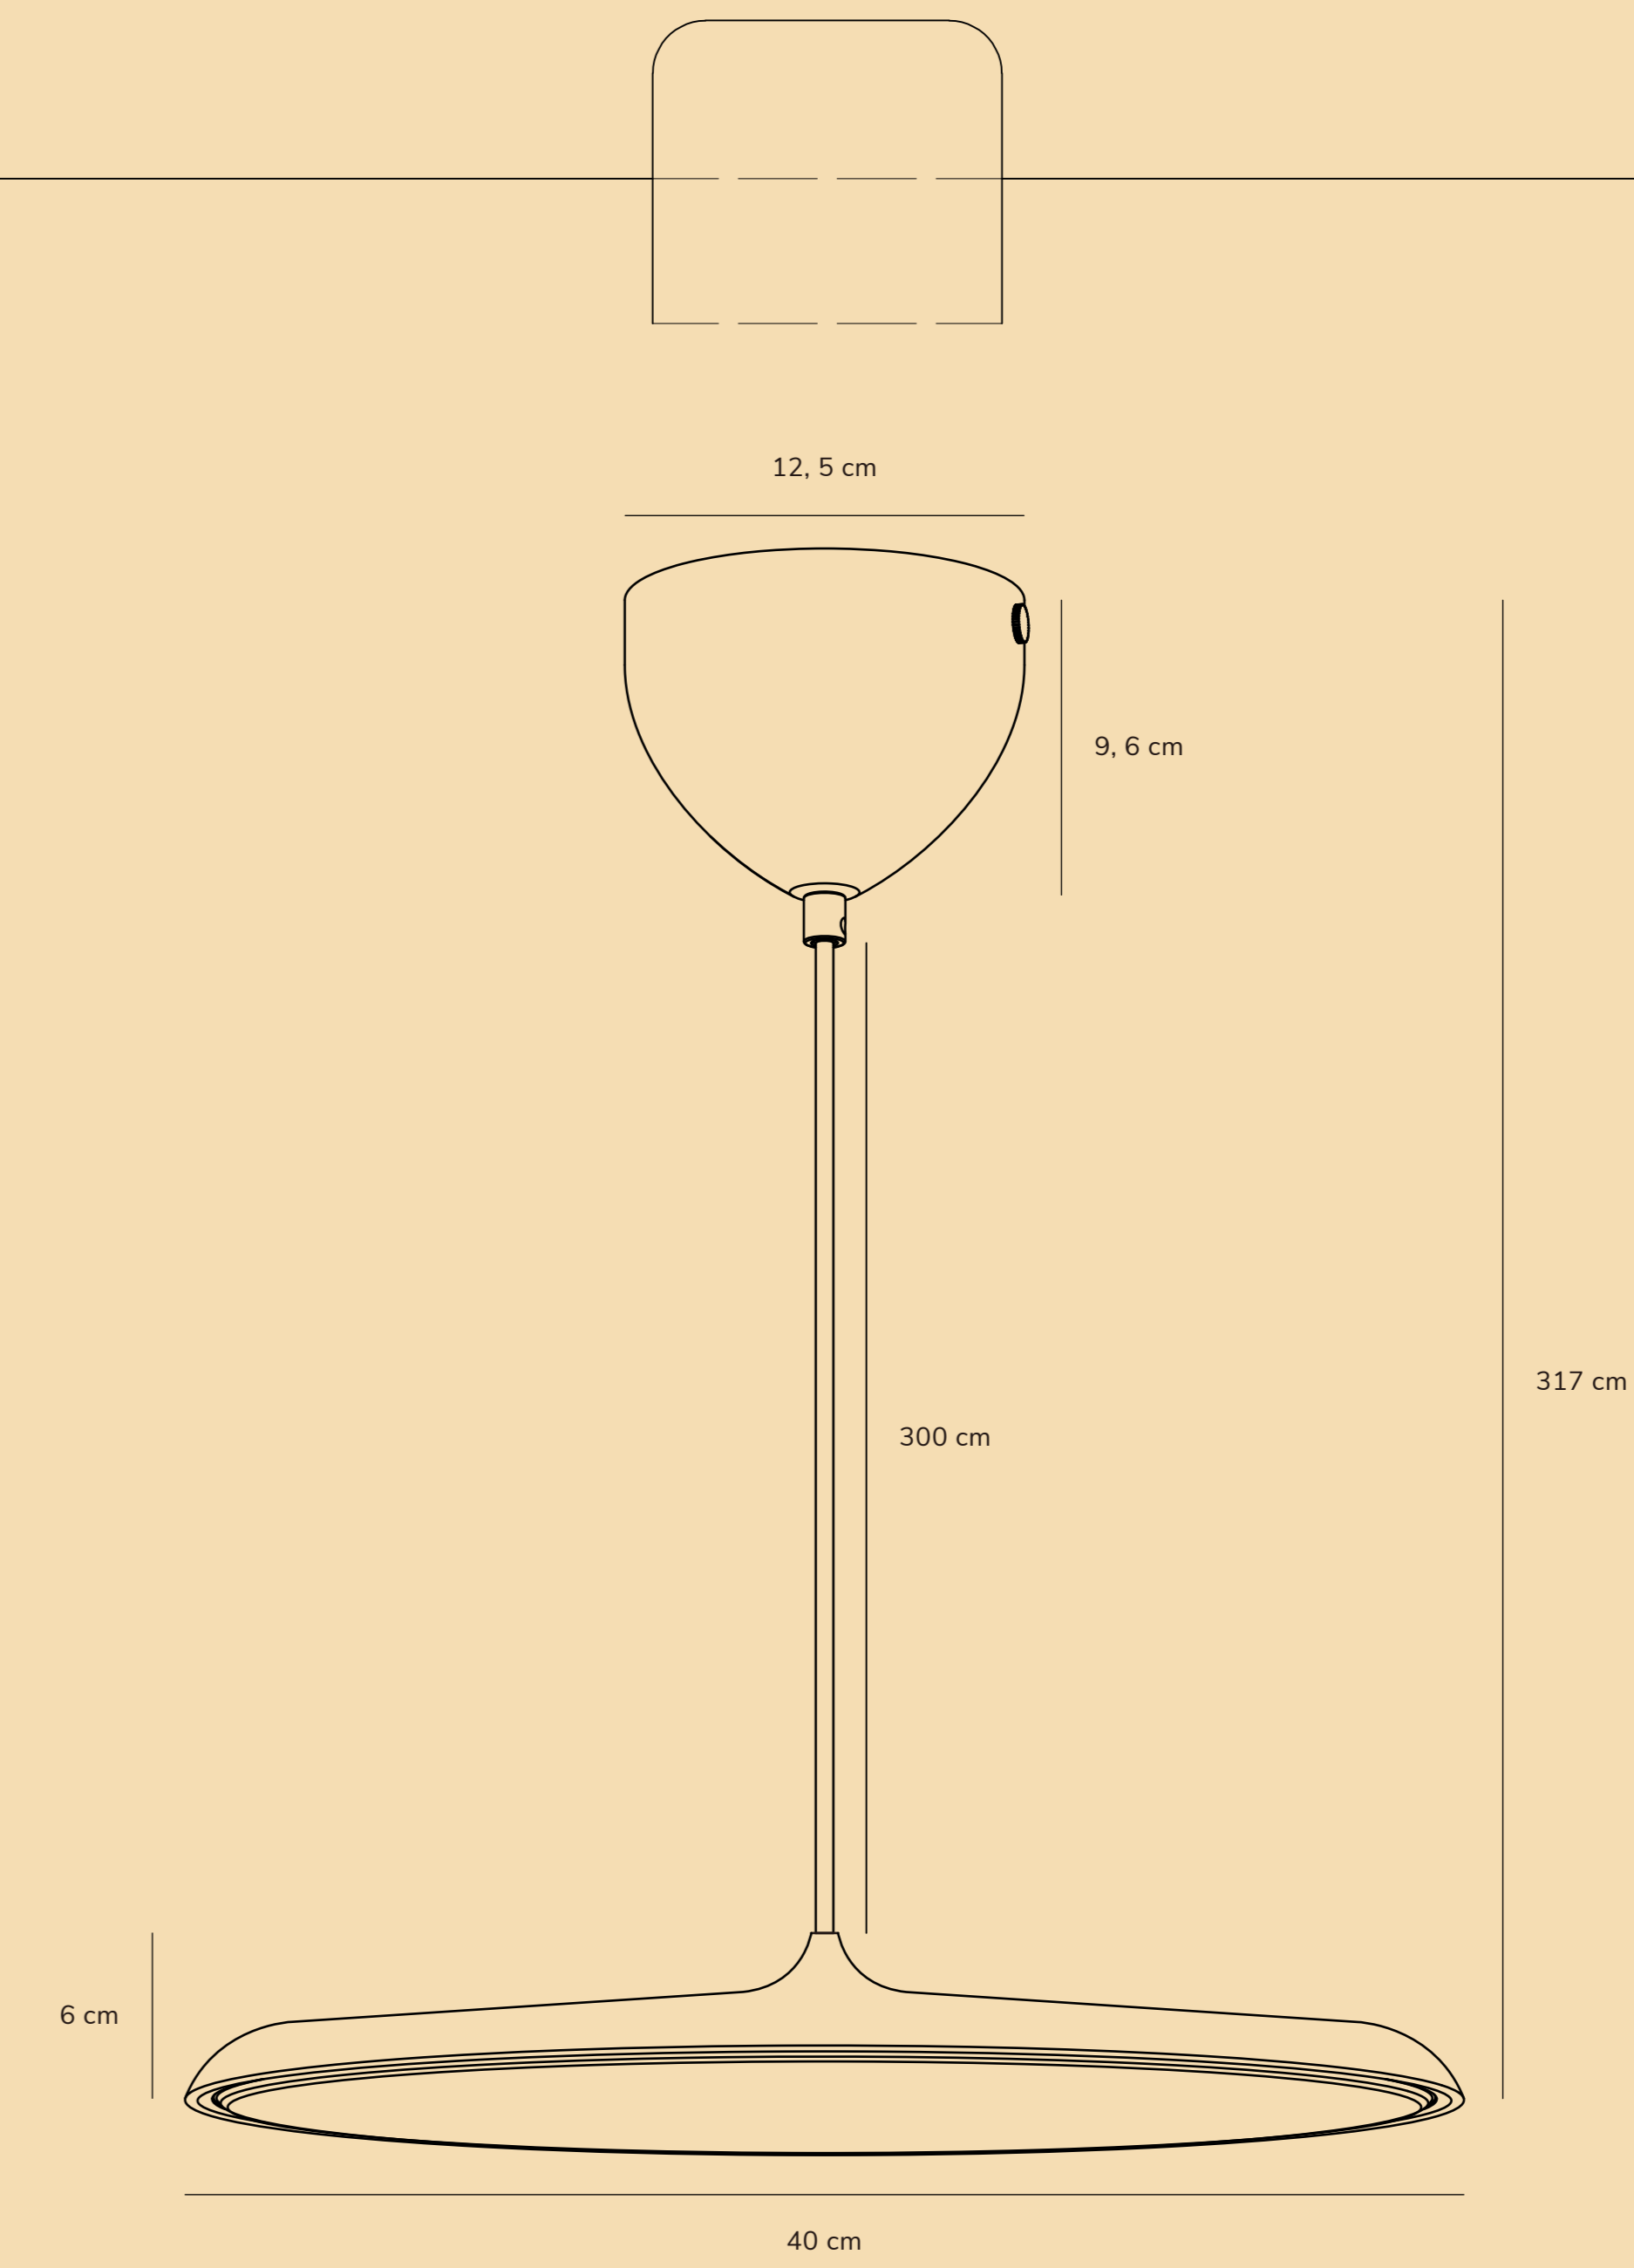

520

ARTIST 40

by Bonneycke mdd

ARTIST 40

by Bonneycke mdd

ARTIST 40

by Bonneycke mdd

Bonneycke mdd

Dimmable luminaire

5 year LED guarantee

LED Unchangeable lightsource

ARTIST 40

by Bonneycke mdd

Item number 2420223057
Color Dusty rose
Material Metal/Plastic
IP Class IP20, indoor use only, class II
Input Voltage 220-240-50/60Hz
Lumen 1600lm
Watt 25W
Kelvin 3000K warm white
Colour rendering RA90
Life hours 30000 hrs
Cable Dusty rose textile cable, 300cm non replaceable

Height x Width x Depth (COLOR BOX/CM)	NEW WEIGHT (COLOR BOX/KG)
41 x 48 x 15	0,6
GROSS WEIGHT (COLOR BOX/KG)	VOLUME (COLOR BOX/CM³)
0,6	0,047

150

480

150

480

20