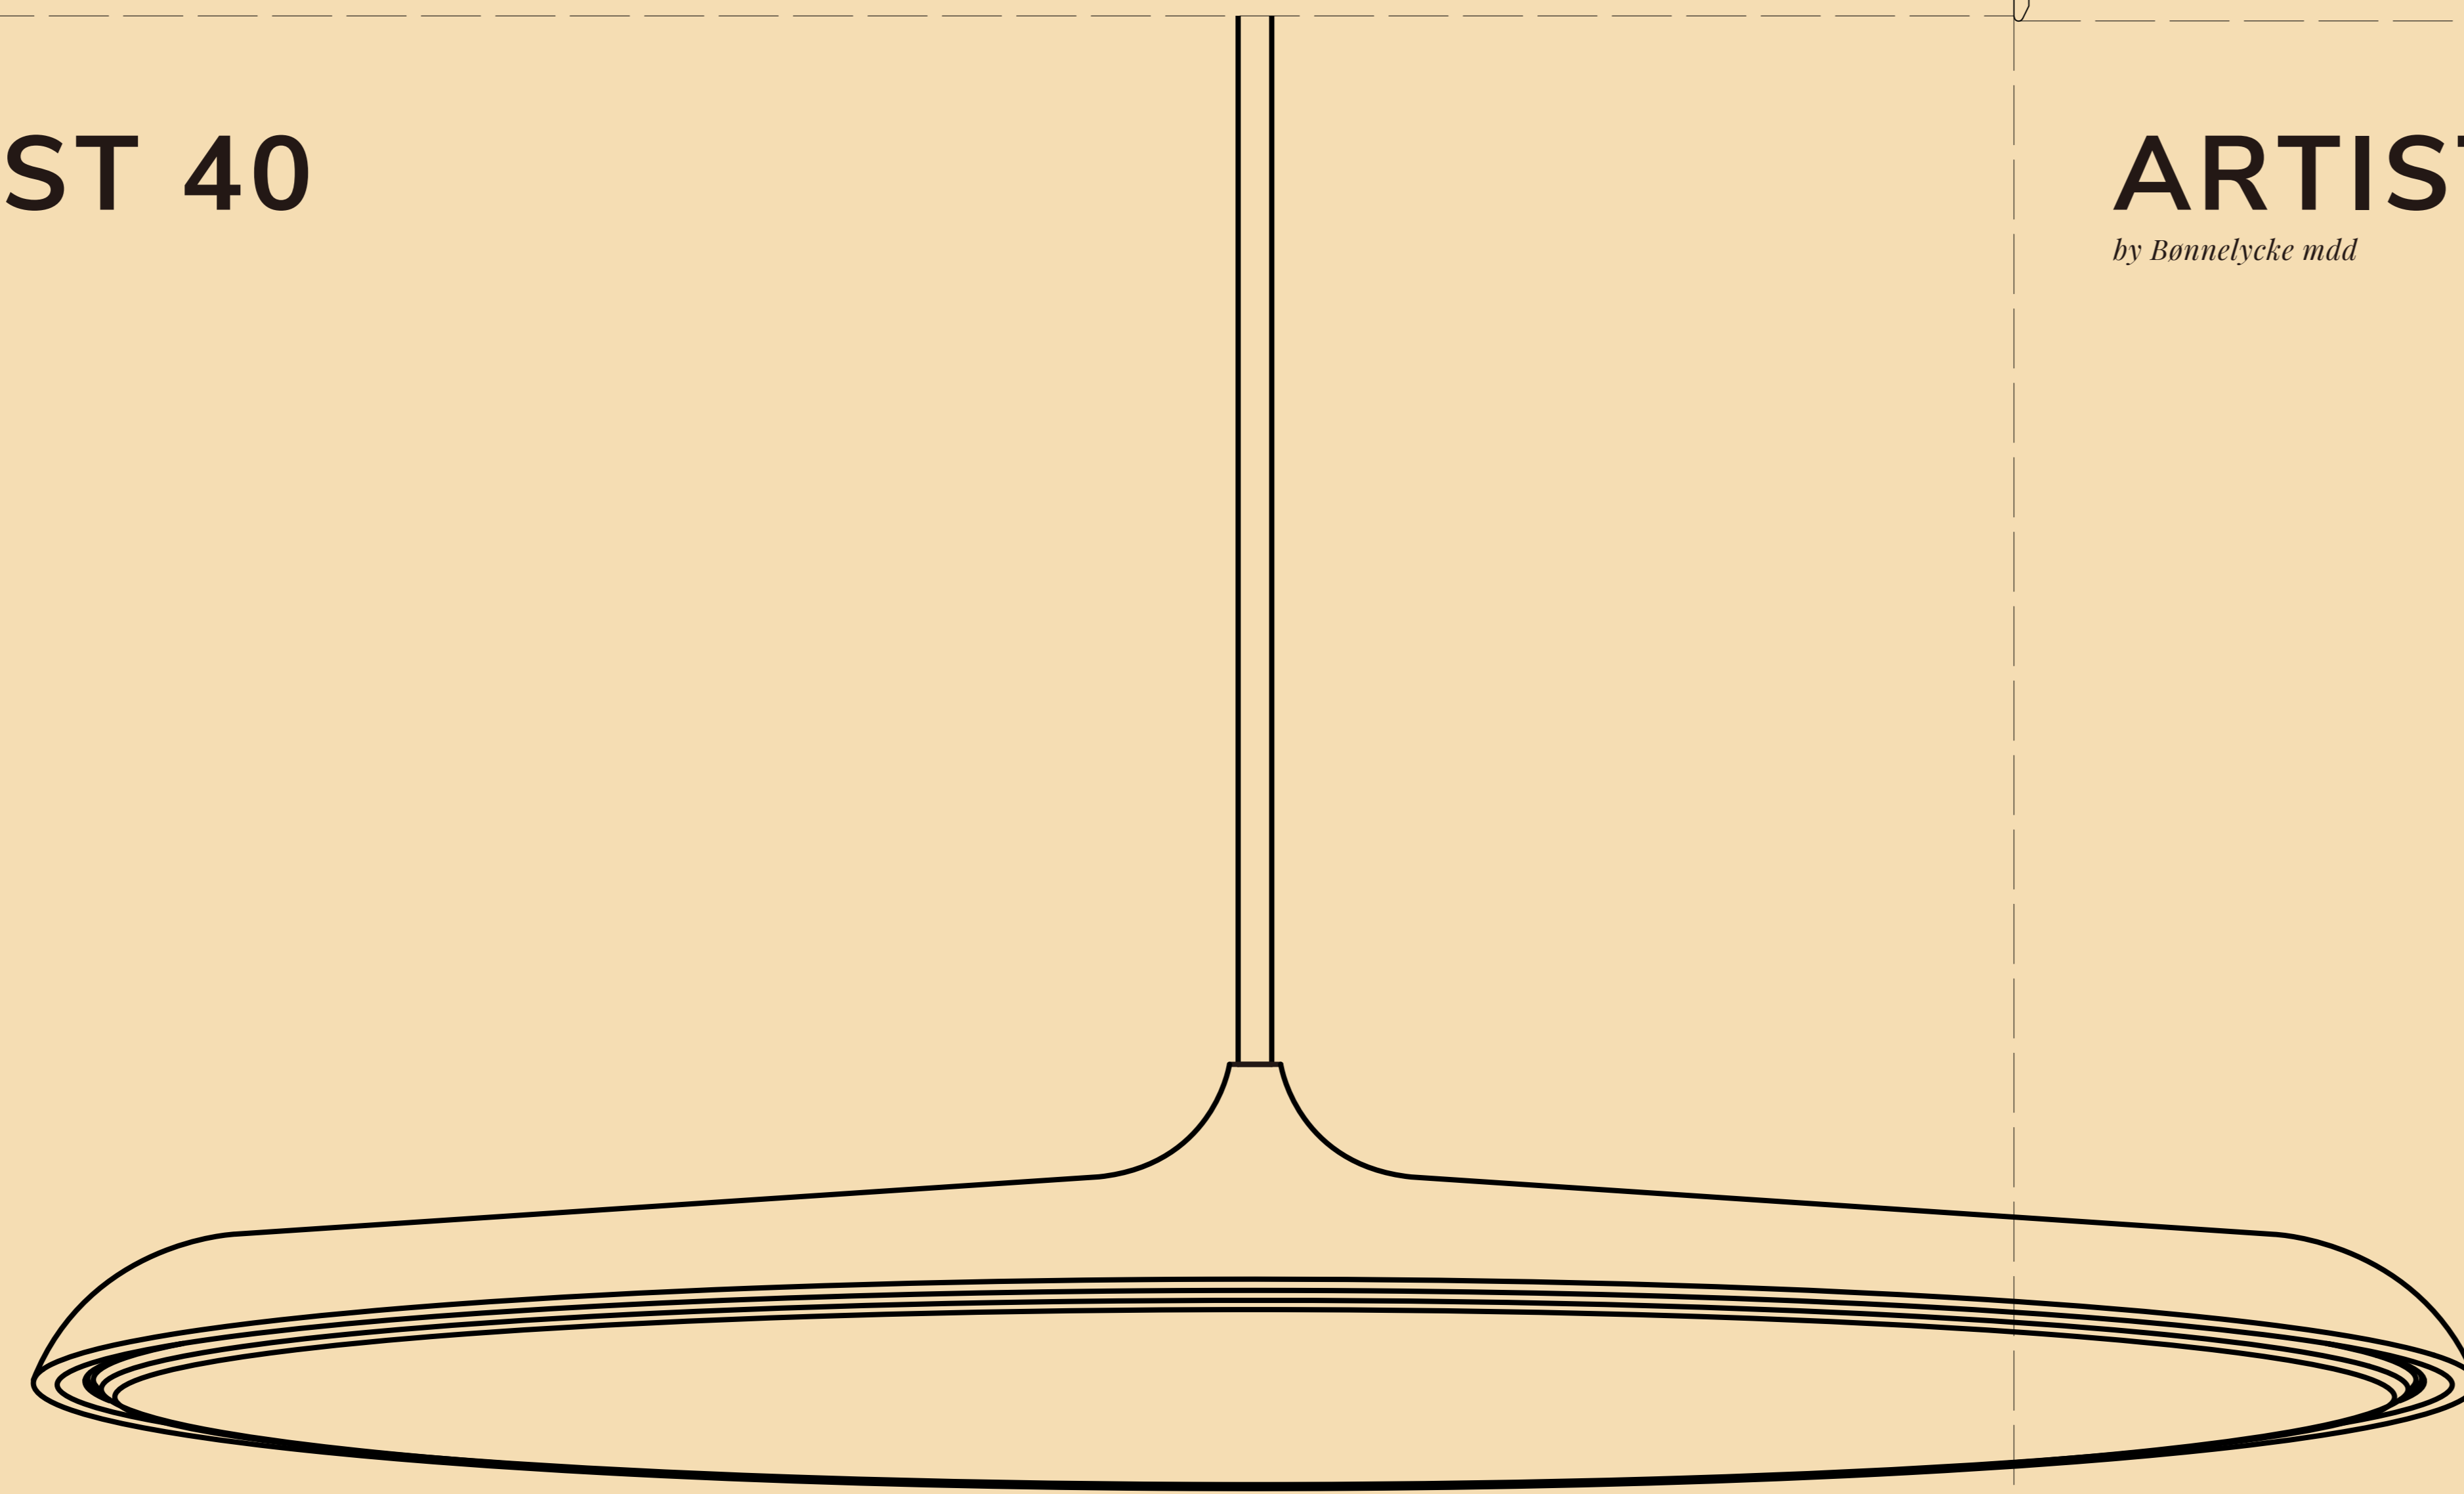

520

ARTIST 40

by Bonneycke mdd

ARTIST 40

by Bonneycke mdd

ARTIST 40

by Bonneycke mdd

Bonneycke mdd

Dimmable luminaire

5 year LED guarantee

LED Unchangeable lightsource

ARTIST 40

by Bonneycke mdd

Item number 2420223057
Color Dusty rose
Material Metal/Plastic
IP Class IP20, indoor use only, class II
Input Voltage 220-240-50/60Hz
Lumen 1600lm
Watt 25W
Kelvin 3000K warm white
Colour rendering RA90
Life hours 30000 hrs
Cable Dusty rose textile cable, 300cm non replaceable

Height x Width x Depth (COLOR BOX/CM)	NEW WEIGHT (COLOR BOX/KG)
41 x 48 x 15	0,6
GROSS WEIGHT (COLOR BOX/KG)	VOLUME (COLOR BOX/CM³)
0,6	0,047

150

480

150

480

20