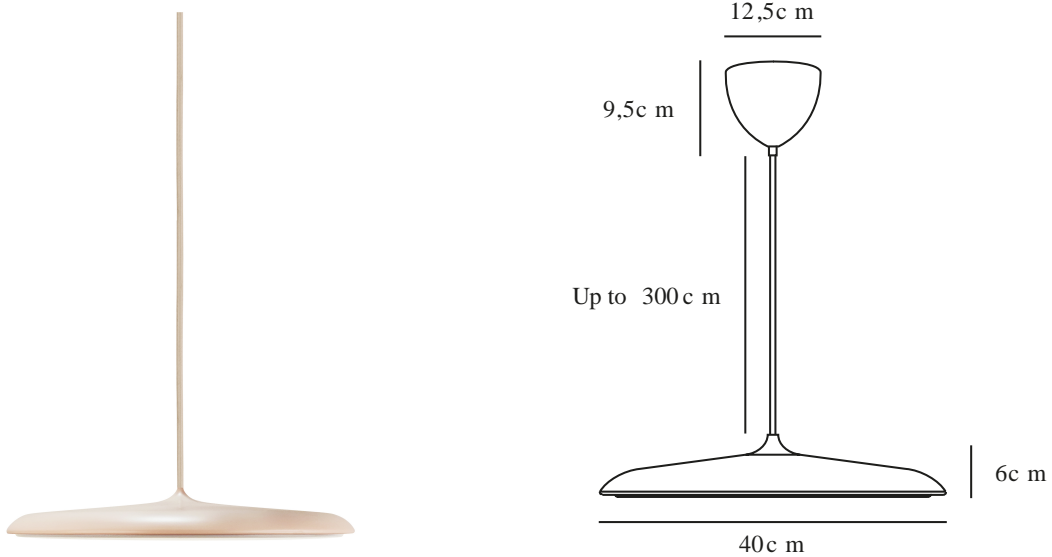

ARTIST 40 | PENDANT | DUSTY ROSE

2420223057

Voltage (V): 220-240 Volt
IP degree: IP20
Class (Class 1, Class 2, Class 3):
Class 2 (Double isolated)
Socket type: LED Module
Parallel connection: False

Primary material: Metal
Secondary material: Plastic
Colour of the cable: Dusty rose
Length of the cable (cm): 300
Surface material of the cable:
Textile
Is the cable replaceable: False
Colour: Dusty rose

Height (cm): 6
Shade Diameter (cm): 40
Shade Height (cm): 6
Length (cm): 40

EAN: 5704924024139
Item Number: 2420223057
Pcs Per Master Carton: 1

Sales Box Height (cm): 48
Sales Box Width (cm): 52
Sales Box Depth (cm): 15
Sales Box Volume m³: 0.0374
Product net weight (kg): 2.413

Brightness of light (Lumen): 1600
Colour temperature (Kelvin): 3000
Ra-value : 90
Lifetime (hours): 30000
Energy class: F
Actual watt (W): 25

- Slim and timeless design
- Dimmable
- Soft and diffused light
- High light quality (RA90)
- 5-year LED guarantee