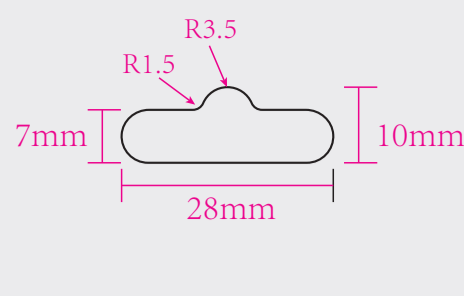

T8 18W 4000K
38x38x1230mm

energetic LED
T8 LED TUBE
18W 2430lm
4000K

energetic
LED

energetic
LED

energetic
LED

220-240V~
25000 h
50/60 Hz
145mA
2430 lumen
Ra>80

LED TUBE
18W
2430 lumen
(230°)

4000K

G13
220-240V~
50/60Hz

Energetic Lighting Europe N.V.
Mouterij 14
2550 Kontich
Belgium

Art. No.: 2440020801
XGYT8B104-E18-Z

5 704924 022845
Made in China

energetic LED
T8 LED TUBE
18W 2430lm
4000K