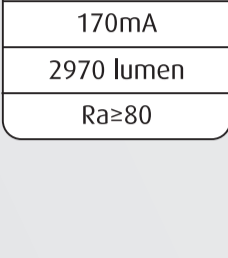

T8 22W 4000K
38x38x1530mm

energetic LED
T8 LED TUBE
22W 2970lm
4000K

energetic
LED

energetic
LED

energetic
LED

LED TUBE
22W
2970 lumen
(230°)
4000K

G13
220-240V~
50/60Hz

fixed G13 cap

No starter
Shunted

220-240V~

25000 h

50/60 Hz

170mA

2970 lumen

Ra=80

1512mm

Ø26mm

ENERGY

Energetic
2440030801

A
B
C
D
E
F
G

22 kWh/1000h

ENERGY

Energetic
2440030801

A
B
C
D
E
F
G

22 kWh/1000h

Energetic Lighting Europe N.V.
Mouterij 14
2550 Kontich
Belgium

Art. No.: 2440030801
XGTF88105-E22-2

5 704 924 022852
Made in China

energetic LED

T8 LED TUBE
22W 2970lm
4000K