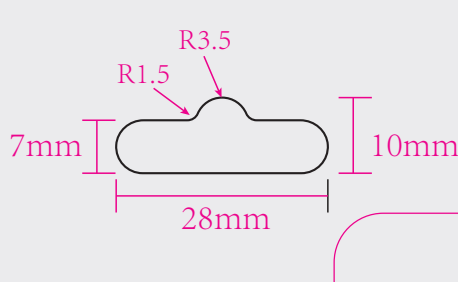

T8 22W 4000K
38x38x1530mm

energetic LED
T8 LED TUBE
22W 2970lm
4000K

energetic
LED

energetic
LED

energetic
LED

LED TUBE
22W
2970 lumen
(230°)
4000K

G13
220-240V~
50/60Hz

fixed G13 cap

Ø26mm

ENERGY

Energetic
2440030801

A
B
C
D
E
F
G

22 kWh/1000h

ENERGY

Energetic
2440030801

A
B
C
D
E
F
G