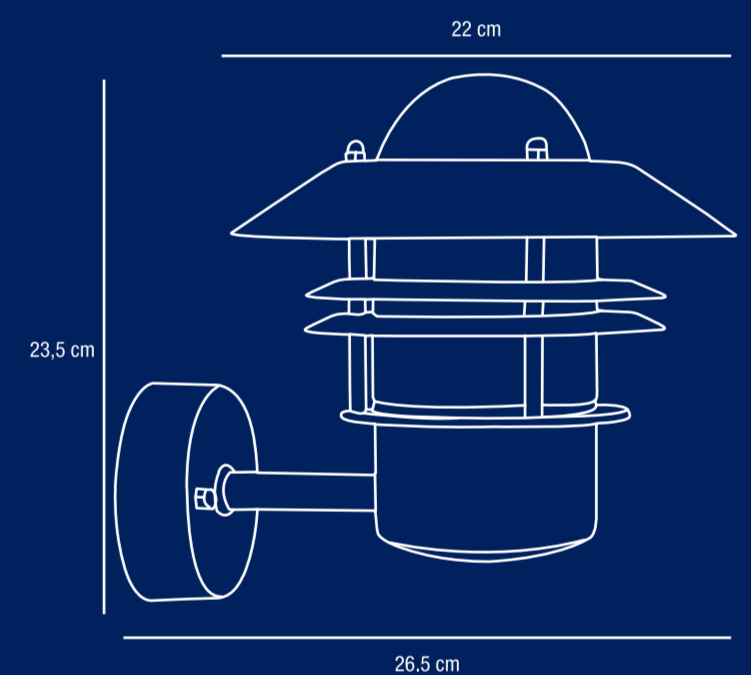

BULB NOT INCLUDED

PARALLEL CONNECTION

DESIGNED FOR OUTDOOR USE

BLOKHUS

nordlux®

DESIGNED FOR OUTDOOR USE

nordlux®