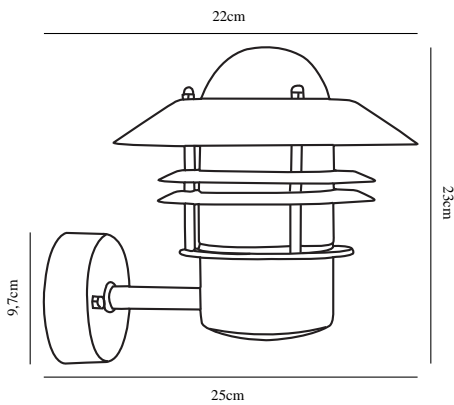

BLOKHUS UP | WALL LIGHT | BLACK

25011003

nordlux®

Voltage (V): 230 Volt
IP degree: IP54
Maximum bulb wattage (W): 60W
Class (Class 1, Class 2, Class 3):
Class 1 (Earth contact)
Bulb base: E27
Parallel connection: True

Height (cm): 23
Shade Diameter (cm): 22
Projection (cm): 25
EAN: 5701581204072
TUN: 5303901
Item Number: 25011003

Pcs Per Master Carton: 3
Sales Box Height (cm): 22.5
Sales Box Width(cm): 23
Sales Box Depth (cm): 22
Sales Box Volume m³ : 0.0114
Product net weight (kg): 1.24

Primary material: Metal
Secondary material: Glass
Color of the Glass: Clear
Suitable for Seaside: No
Color: Black

• Build-in parallel connection

A classic light fixture from Nordlux, suitable for mounting in the driveway, at the entrance, on the terrace, or on the patio. This model is designed with an upward facing lampshade.