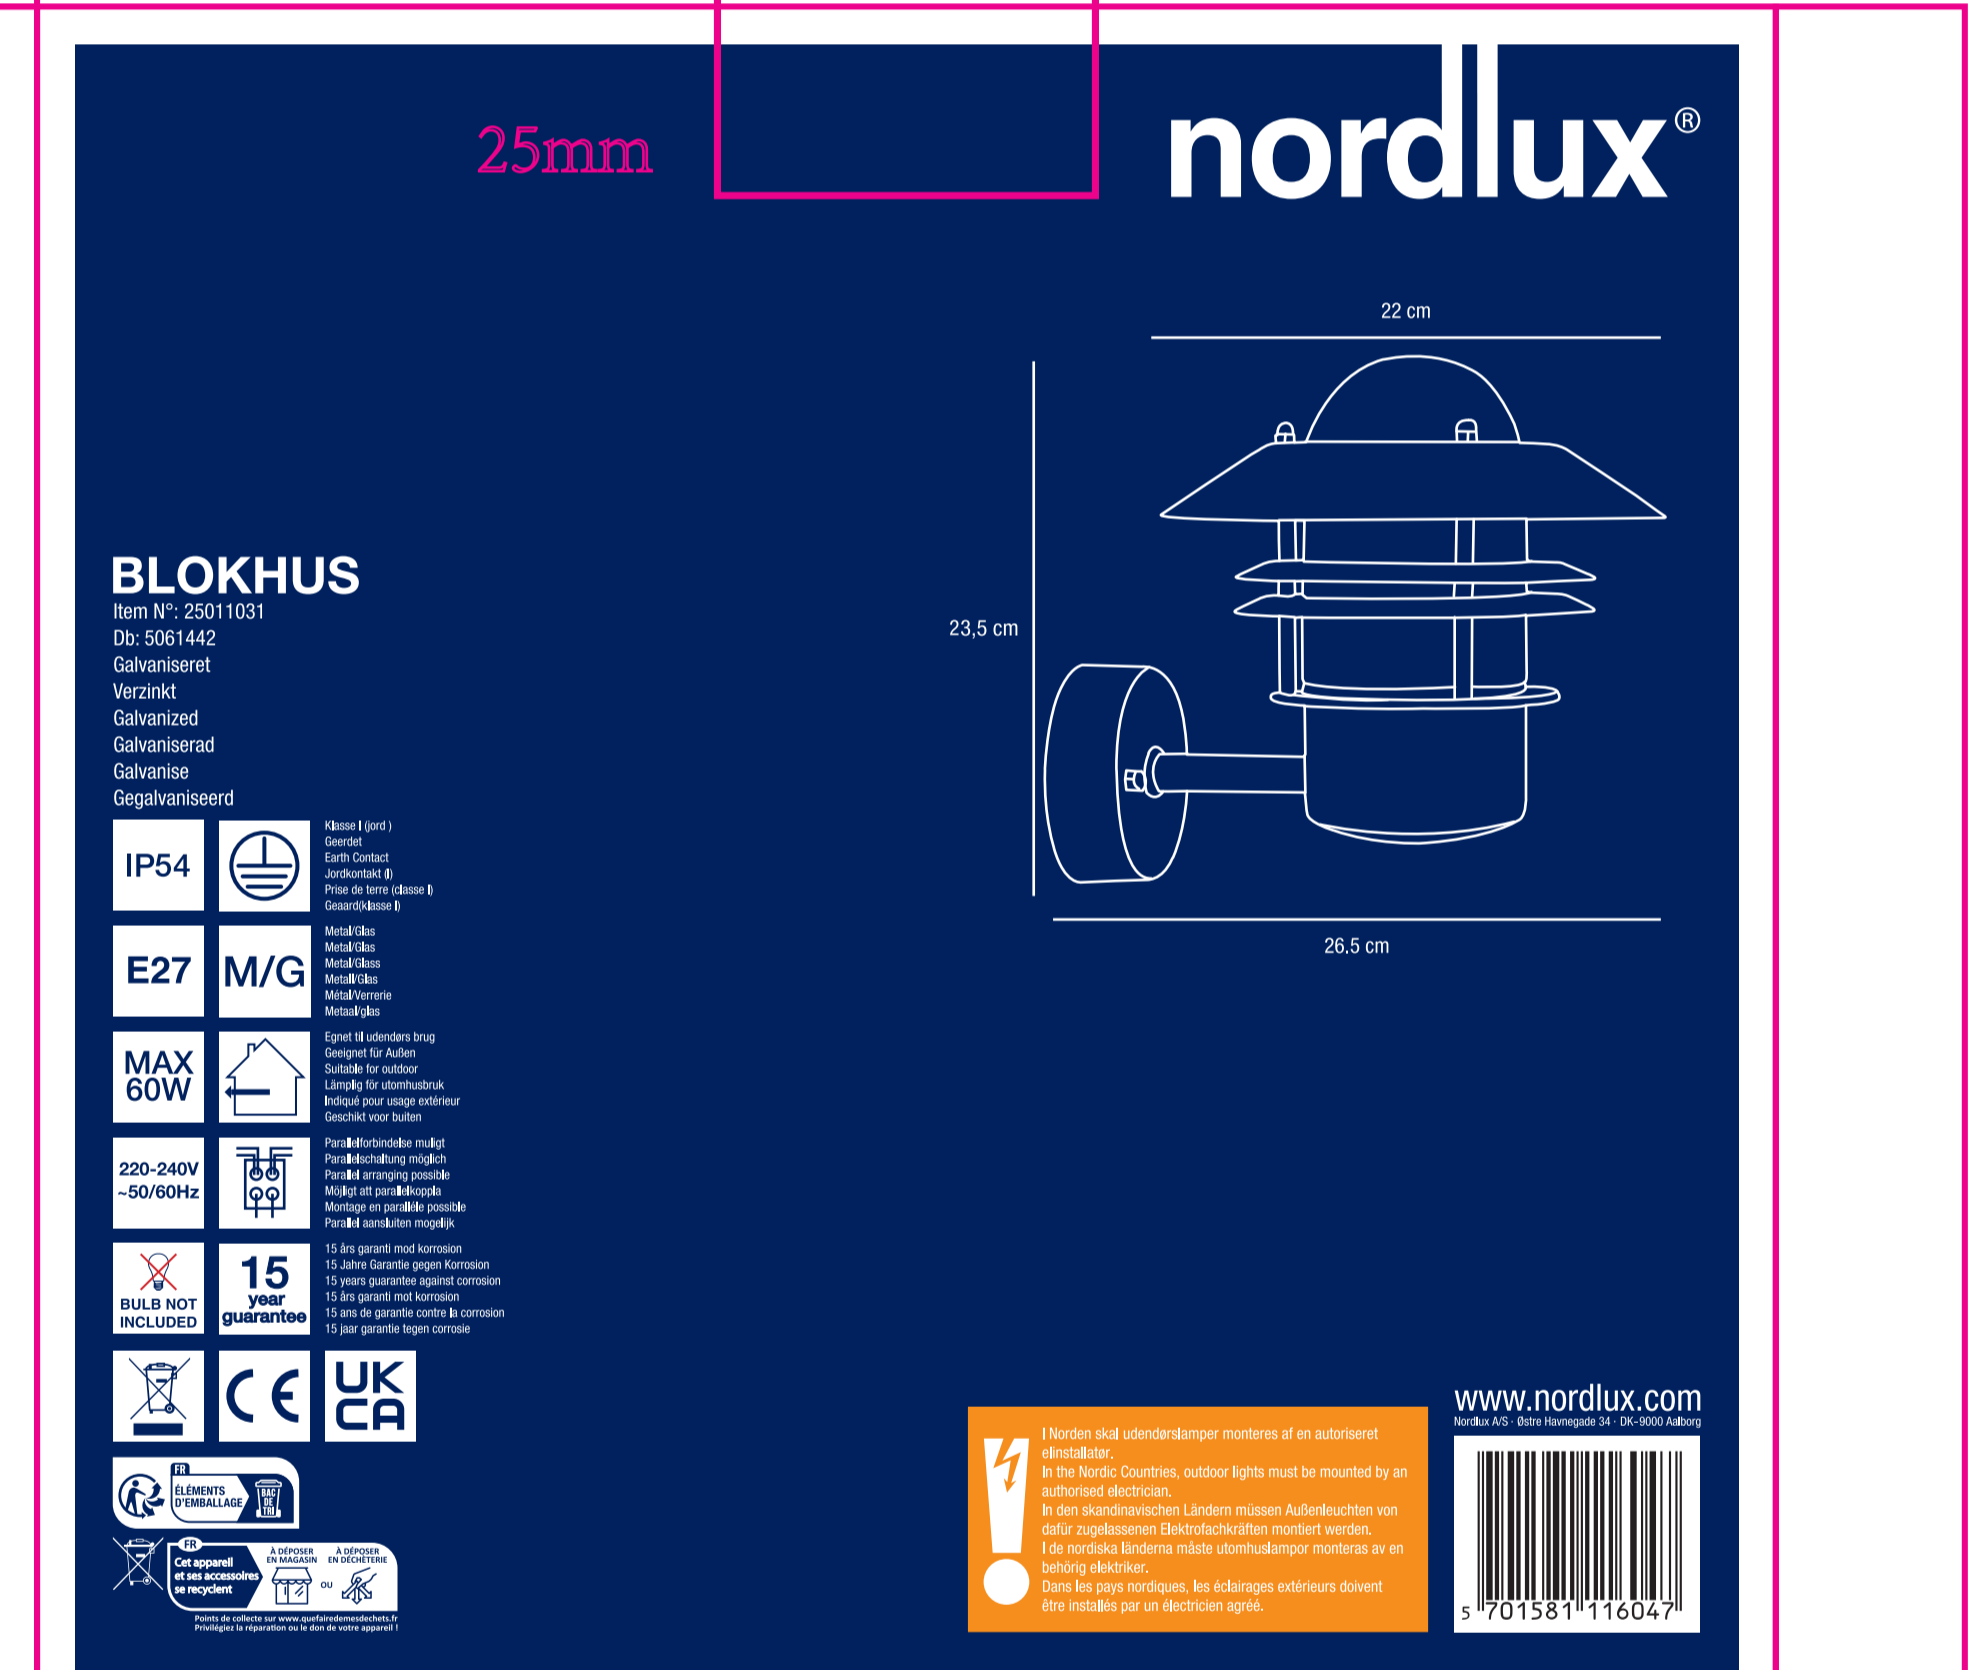

PANTONE 2767 C

230x220x225mm

50mm
25mm

25mm

Height x Width x Depth COLOR BOX (CM)	NET WEIGHT COLOR BOX (KG)
23*22*22.5	0.2
GROSS WEIGHT COLOR BOX (KG)	VOLUME COLOR BOX (CBM)
1.8	0.012