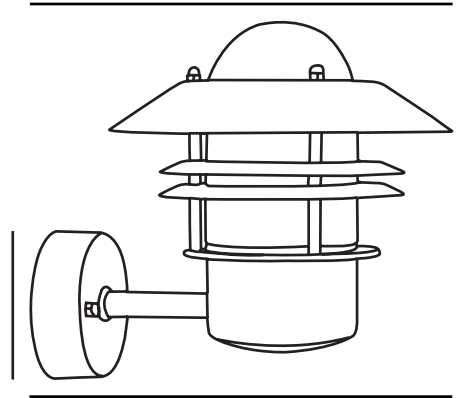

BLOKHUS UP | WALL LIGHT | GALVANIZED

25011031

nordlux®

Voltage (V): 230 Volt
IP degree: IP54
Maximum bulb wattage (W): 60W
Class (Class 1, Class 2, Class 3):
Class 1 (Earth contact)
Socket type: E27
Parallel connection: True

Height (cm): 23
Shade Diameter (cm): 22
Projection (cm): 25
EAN: 5701581116047
TUN: 5061442
Item Number: 25011031
Pcs Per Master Carton: 3

Sales Box Height (cm): 22.5
Sales Box Width(cm): 23
Sales Box Depth (cm): 22
Sales Box Volume m³ : 0.0114
Product net weight (kg): 1.24

Primary material: Galvanized steel
Secondary material: Glass
Colour of the glass: Clear
Suitable for Seaside: True
Colour: Galvanized

- Built-in parallel connection
- Durable material that is well-suited for harsh weather
- 15-year guarantee on surface deterioration

A classic light fixture from Nordlux, suitable for mounting in the driveway, at the entrance, on the terrace, or on the patio. This model is designed with an upward facing lampshade.

Made from durable galvanized steel that is well suited for harsh weather.