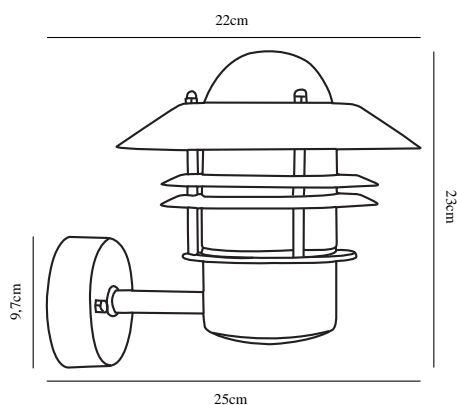

BLOKHUS UP | WALL LIGHTING | STAINLESS STEEL

nordlux®

25011034

Voltage (V): 230 Volt
IP degree if the fixture includes two types of IP degree: IP54
Maximum compatible bulb wattage (W): 60W
Class (Class I, Class II, Class III): Class 1 (Earth contact)
Lampholder type (eg, E27/E14, etc): E27
Parallel connection possible?: True

Color: Stainless steel
Height (cm): 23
Shade Diameter (cm): 22
Projection (cm): 25
EAN: 5701581117044
TUN: 5061469
Item Number: 25011034
Pcs Per Master Carton: 3

Sales Box Height (cm): 23
Sales Box Width(cm): 23
Sales Box Depth (cm): 22
Sales Box Volume m³ : 0.0116
Net weight of the luminaire (kg): 1.24

Primary material: Stainless steel
Secondary material: Glass
Color of the Glass: Clear

• Build-in parallel connection • Build-in parallel connection

A classic light fixture from Nordlux, suitable for mounting in the driveway, at the entrance, on the terrace, or on the patio. This model is designed with an upward facing lampshade.