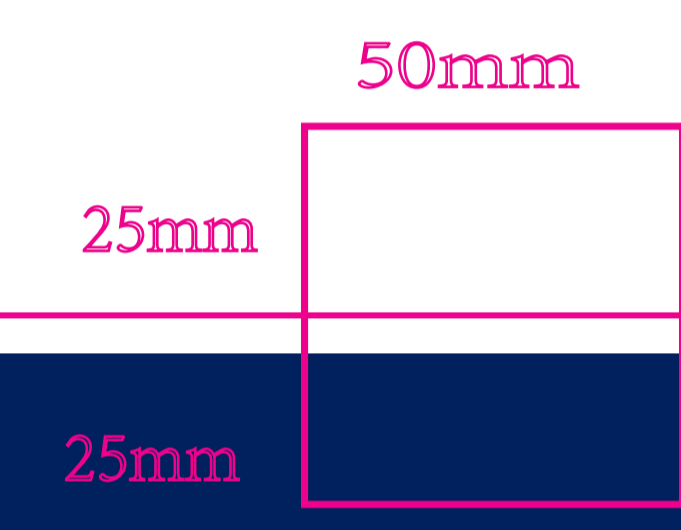

PANTONE 2767 C

230x220x225mm

AAD: 18032026 NS

Nordlux UK
Unit B3, Sykeside Drive
Alham, B85 5YE
0120422777

Height x Width x Depth COLOR BOX (CM)	NET WEIGHT COLOR BOX (KG)
22.5*23*22	0.2
GROSS WEIGHT COLOR BOX (KG)	VOLUME COLOR BOX (CBM)
1.55	0.012