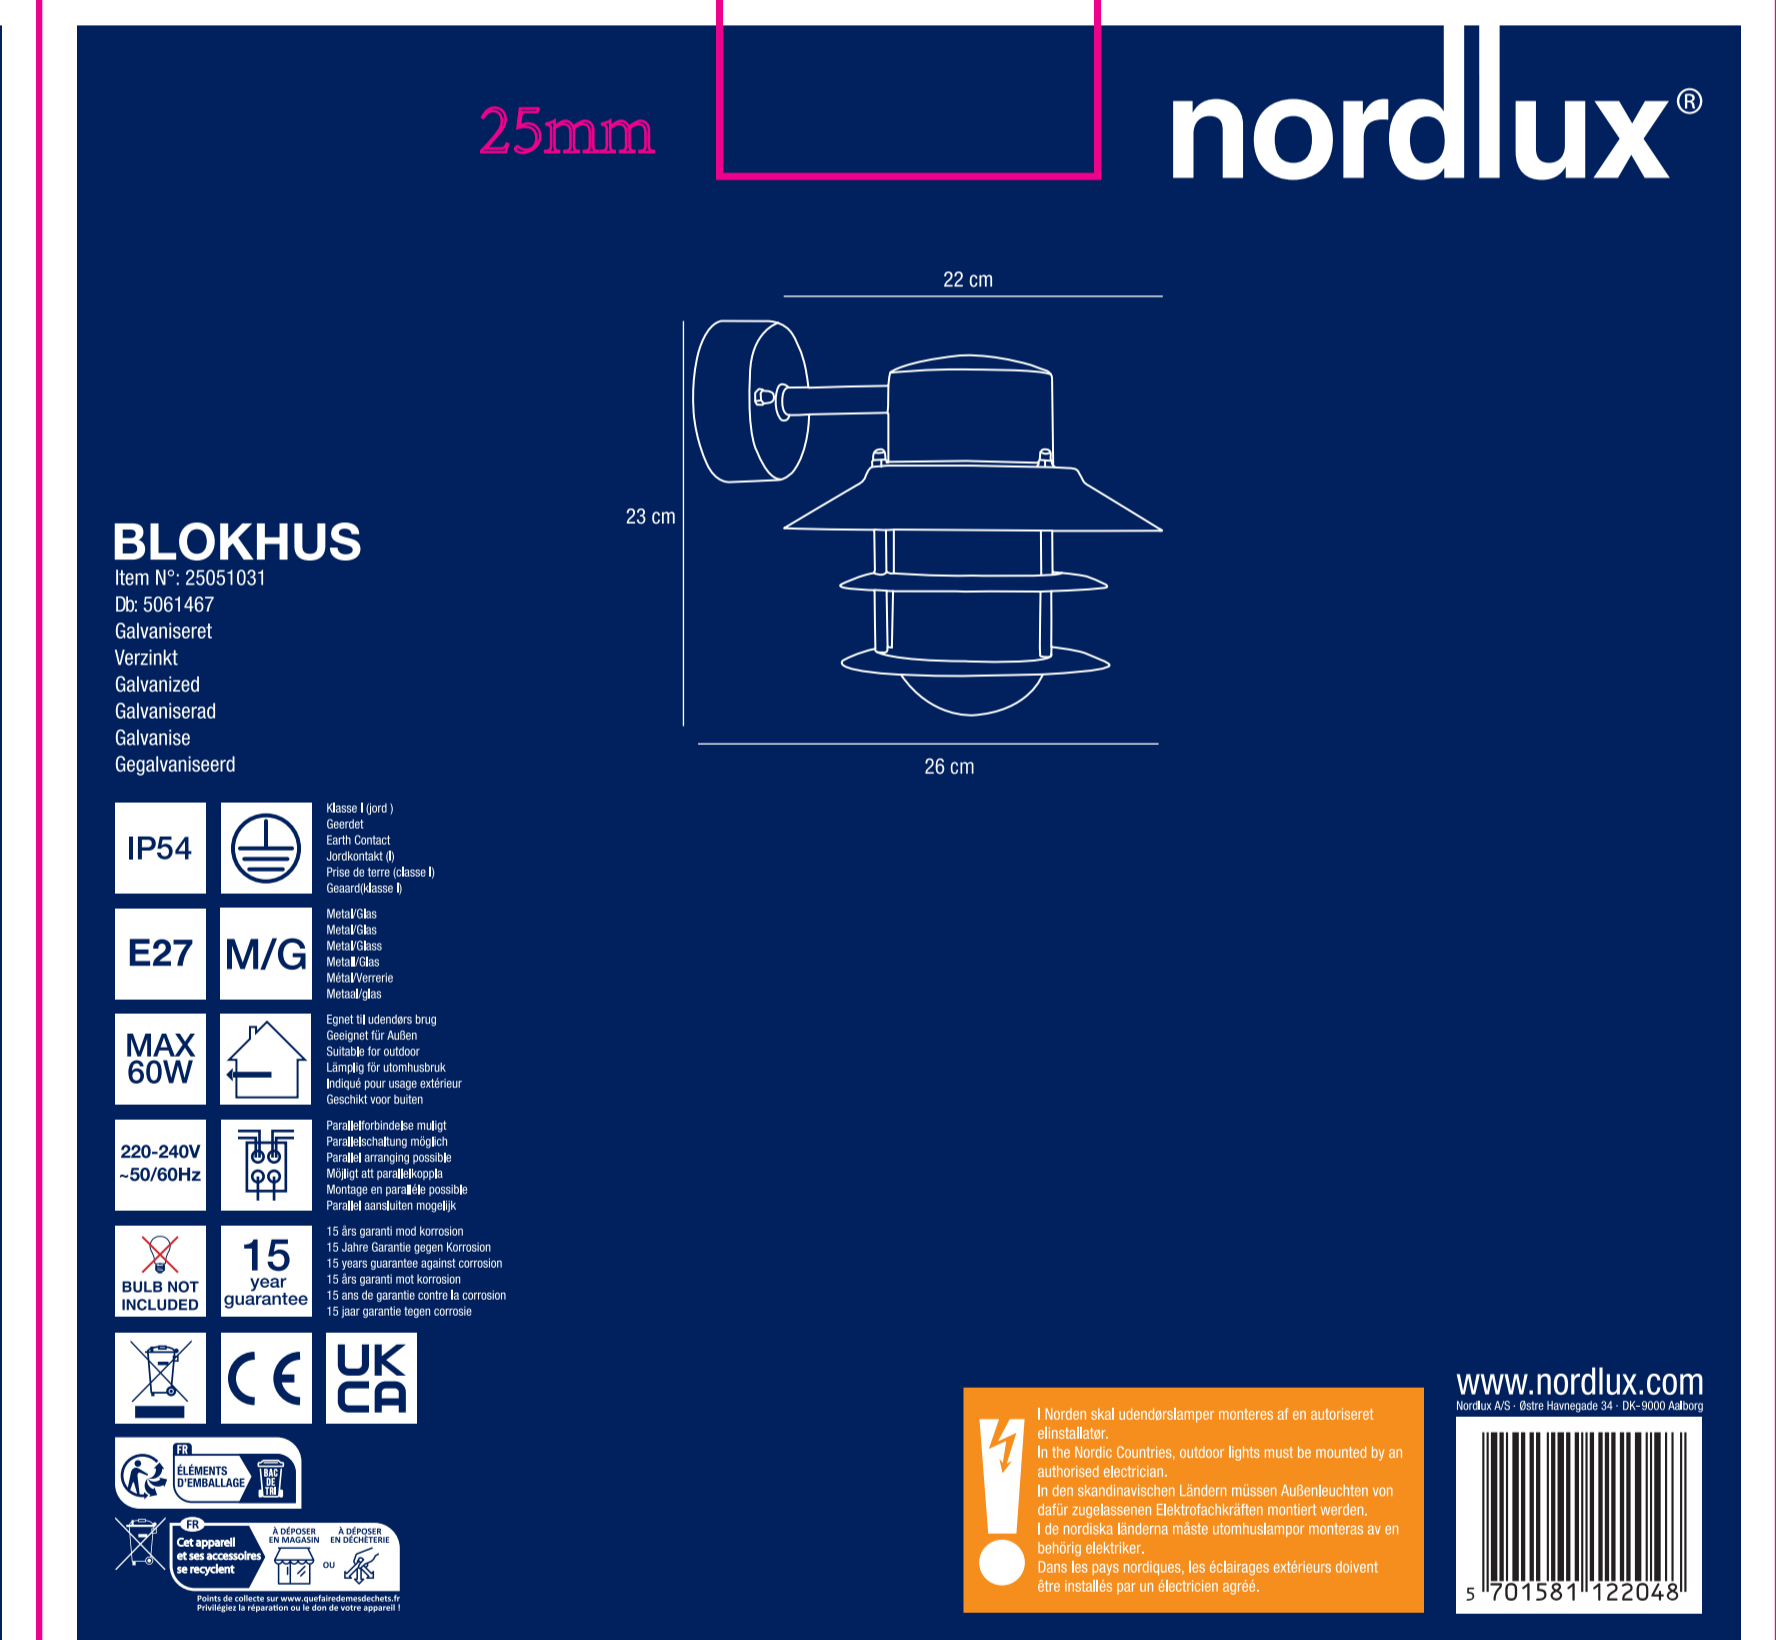

PANTONE 2767 C

230x220x225mm

AAD: 18032026 NS

Nordlux UK
Unit B3, Sykeside Drive
Alham, B85 5YE
0120422777

Height x Width x Depth COLOR BOX (CM)	NET WEIGHT COLOR BOX (KG)
22.5*23*22	0.2
GROSS WEIGHT COLOR BOX (KG)	VOLUME COLOR BOX (CBM)
1.55	0.012