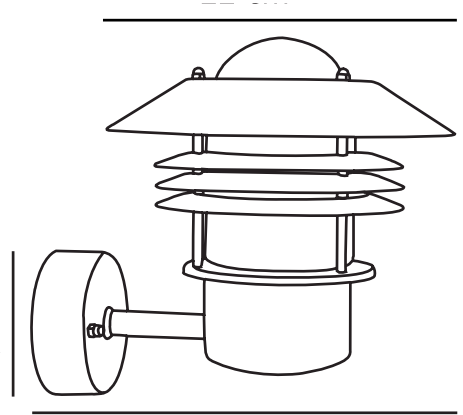

VEJERS UP | WALL LIGHT | WHITE

25091001

nordlux®

Voltage (V): 230 Volt
IP degree: IP54
Maximum bulb wattage (W): 60W
Class (Class 1, Class 2, Class 3):
Class 1 (Earth contact)
Socket type: E27
Parallel connection: True

Height (cm): 23
Width (cm): 22
Shade Diameter (cm): 22
Projection (cm): 26
EAN: 5701581029071
TUN: 5255784
Item Number: 25091001

Pcs Per Master Carton: 3
Sales Box Height (cm): 23
Sales Box Width(cm): 23
Sales Box Depth (cm): 22
Sales Box Volume m³ : 0.0116
Product net weight (kg): 1.54

Primary material: Metal
Secondary material: Glass
Colour of the glass: Clear
Suitable for Seaside: False
Colour: White

• Built-in parallel connection

A classic light fixture from Nordlux, suitable for mounting in the driveway, at the entrance, on the terrace, or on the patio. This model is designed with an upward facing lampshade.