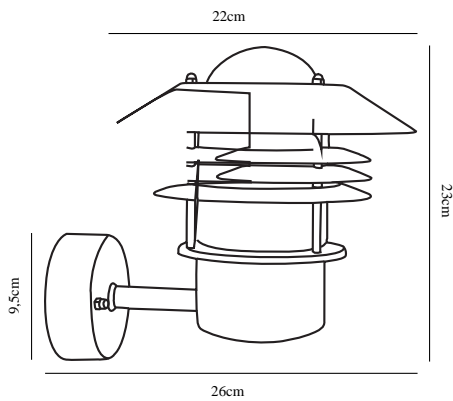

VEJERS UP | WALL LIGHTING | WHITE

25091001

nordlux®

Voltage (V): 230 Volt
IP degree if the fixture includes
two types of IP degree: IP54
Maximum compatible bulb
wattage (W): 60W
Class (Class I, Class II, Class III):
Class 1 (Earth contact)
Lampholder type (eg, E27/E14,
etc): E27
Parallel connection possible?:
True

Color: White
Height (cm): 23
Shade Diameter (cm): 22
Projection (cm): 26
EAN: 5701581029071
TUN: 5255784
Item Number: 25091001
Pcs Per Master Carton: 3

Sales Box Height (cm): 23
Sales Box Width(cm): 23
Sales Box Depth (cm): 22
Sales Box Volume m³ : 0.0116
Net weight of the luminaire (kg):
1.54

Primary material: Galvanized steel
Secondary material: Glass
Color of the Glass: Clear

• Build-in parallel connection • Build-in parallel connection

A classic light fixture from Nordlux, suitable for mounting in the driveway, at the entrance, on the terrace, or on the patio. This model is designed with an upward facing lampshade.