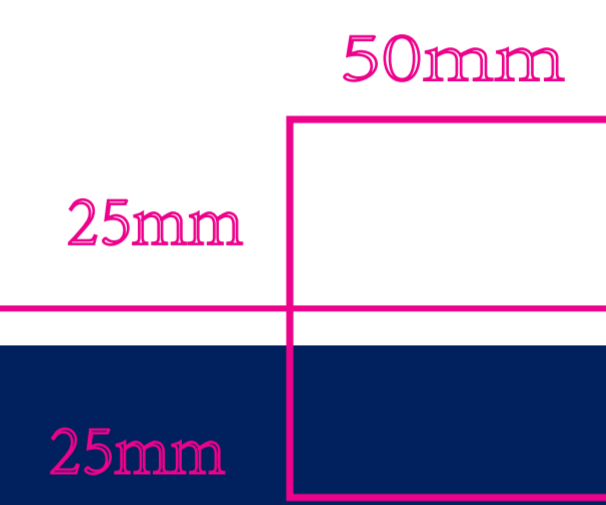

230x220x225mm

Height x Width x Depth COLOR BOX (CM)	NET WEIGHT COLOR BOX (KG)
23*22*22.5CM	0.2KG
GROSS WEIGHT COLOR BOX (KG)	VOLUME COLOR BOX (CBM)
1.8KG	0.012CBM