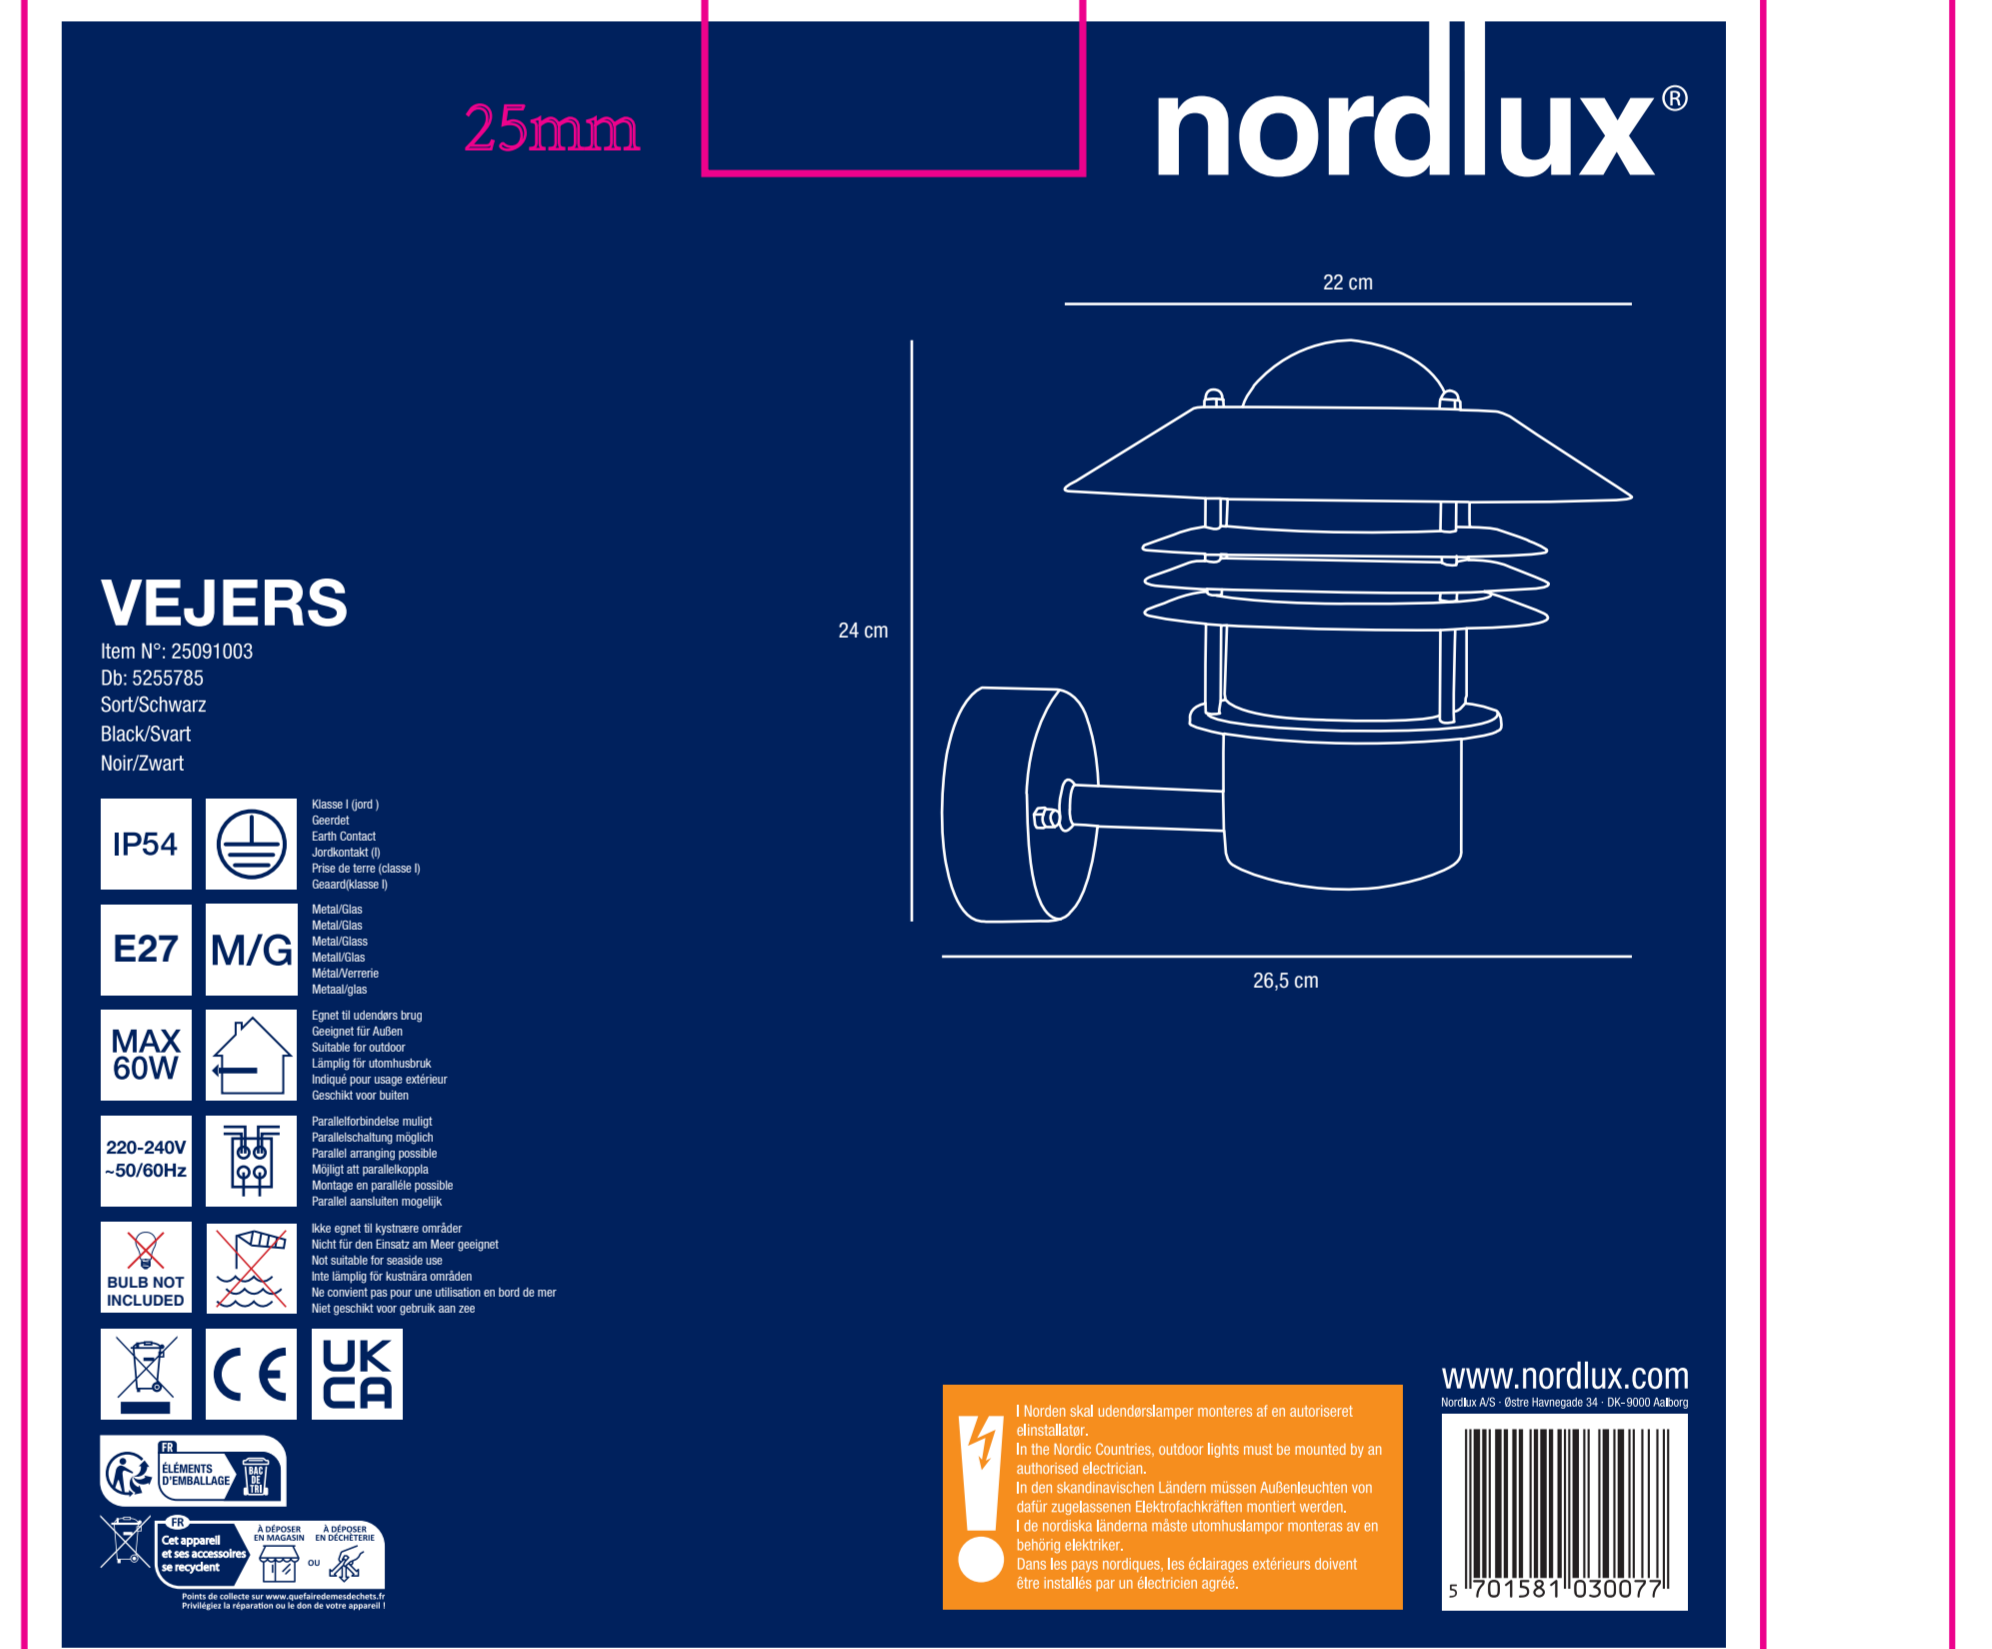

230x220x225mm

Height x Width x Depth COLOR BOX (CM)	NET WEIGHT COLOR BOX (KG)
23*22*22.5CM	0.2KG
GROSS WEIGHT COLOR BOX (KG)	VOLUME COLOR BOX (CBM)
1.8KG	0.012CBM