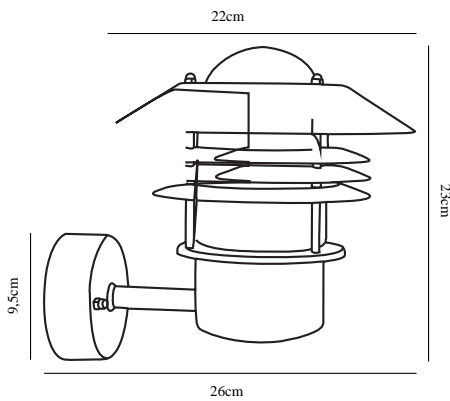

VEJERS UP | WALL LIGHT | BLACK

25091003

nordlux®

Voltage (V): 230 Volt
IP degree: IP54
Maximum bulb wattage (W): 60W
Class (Class 1, Class 2, Class 3):
Class 1 (Earth contact)
Bulb base: E27
Parallel connection: True

Height (cm): 23
Shade Diameter (cm): 22
Projection (cm): 26
EAN: 5701581030077
TUN: 5255785
Item Number: 25091003

Pcs Per Master Carton: 3
Sales Box Height (cm): 23
Sales Box Width(cm): 22
Sales Box Depth (cm): 23
Sales Box Volume m³ : 0.0116
Product net weight (kg): 1.54

Primary material: Metal
Secondary material: Glass
Color of the Glass: Clear
Suitable for Seaside: No
Color: Black

• Build-in parallel connection

A classic light fixture from Nordlux, suitable for mounting in the driveway, at the entrance, on the terrace, or on the patio. This model is designed with an upward facing lampshade.