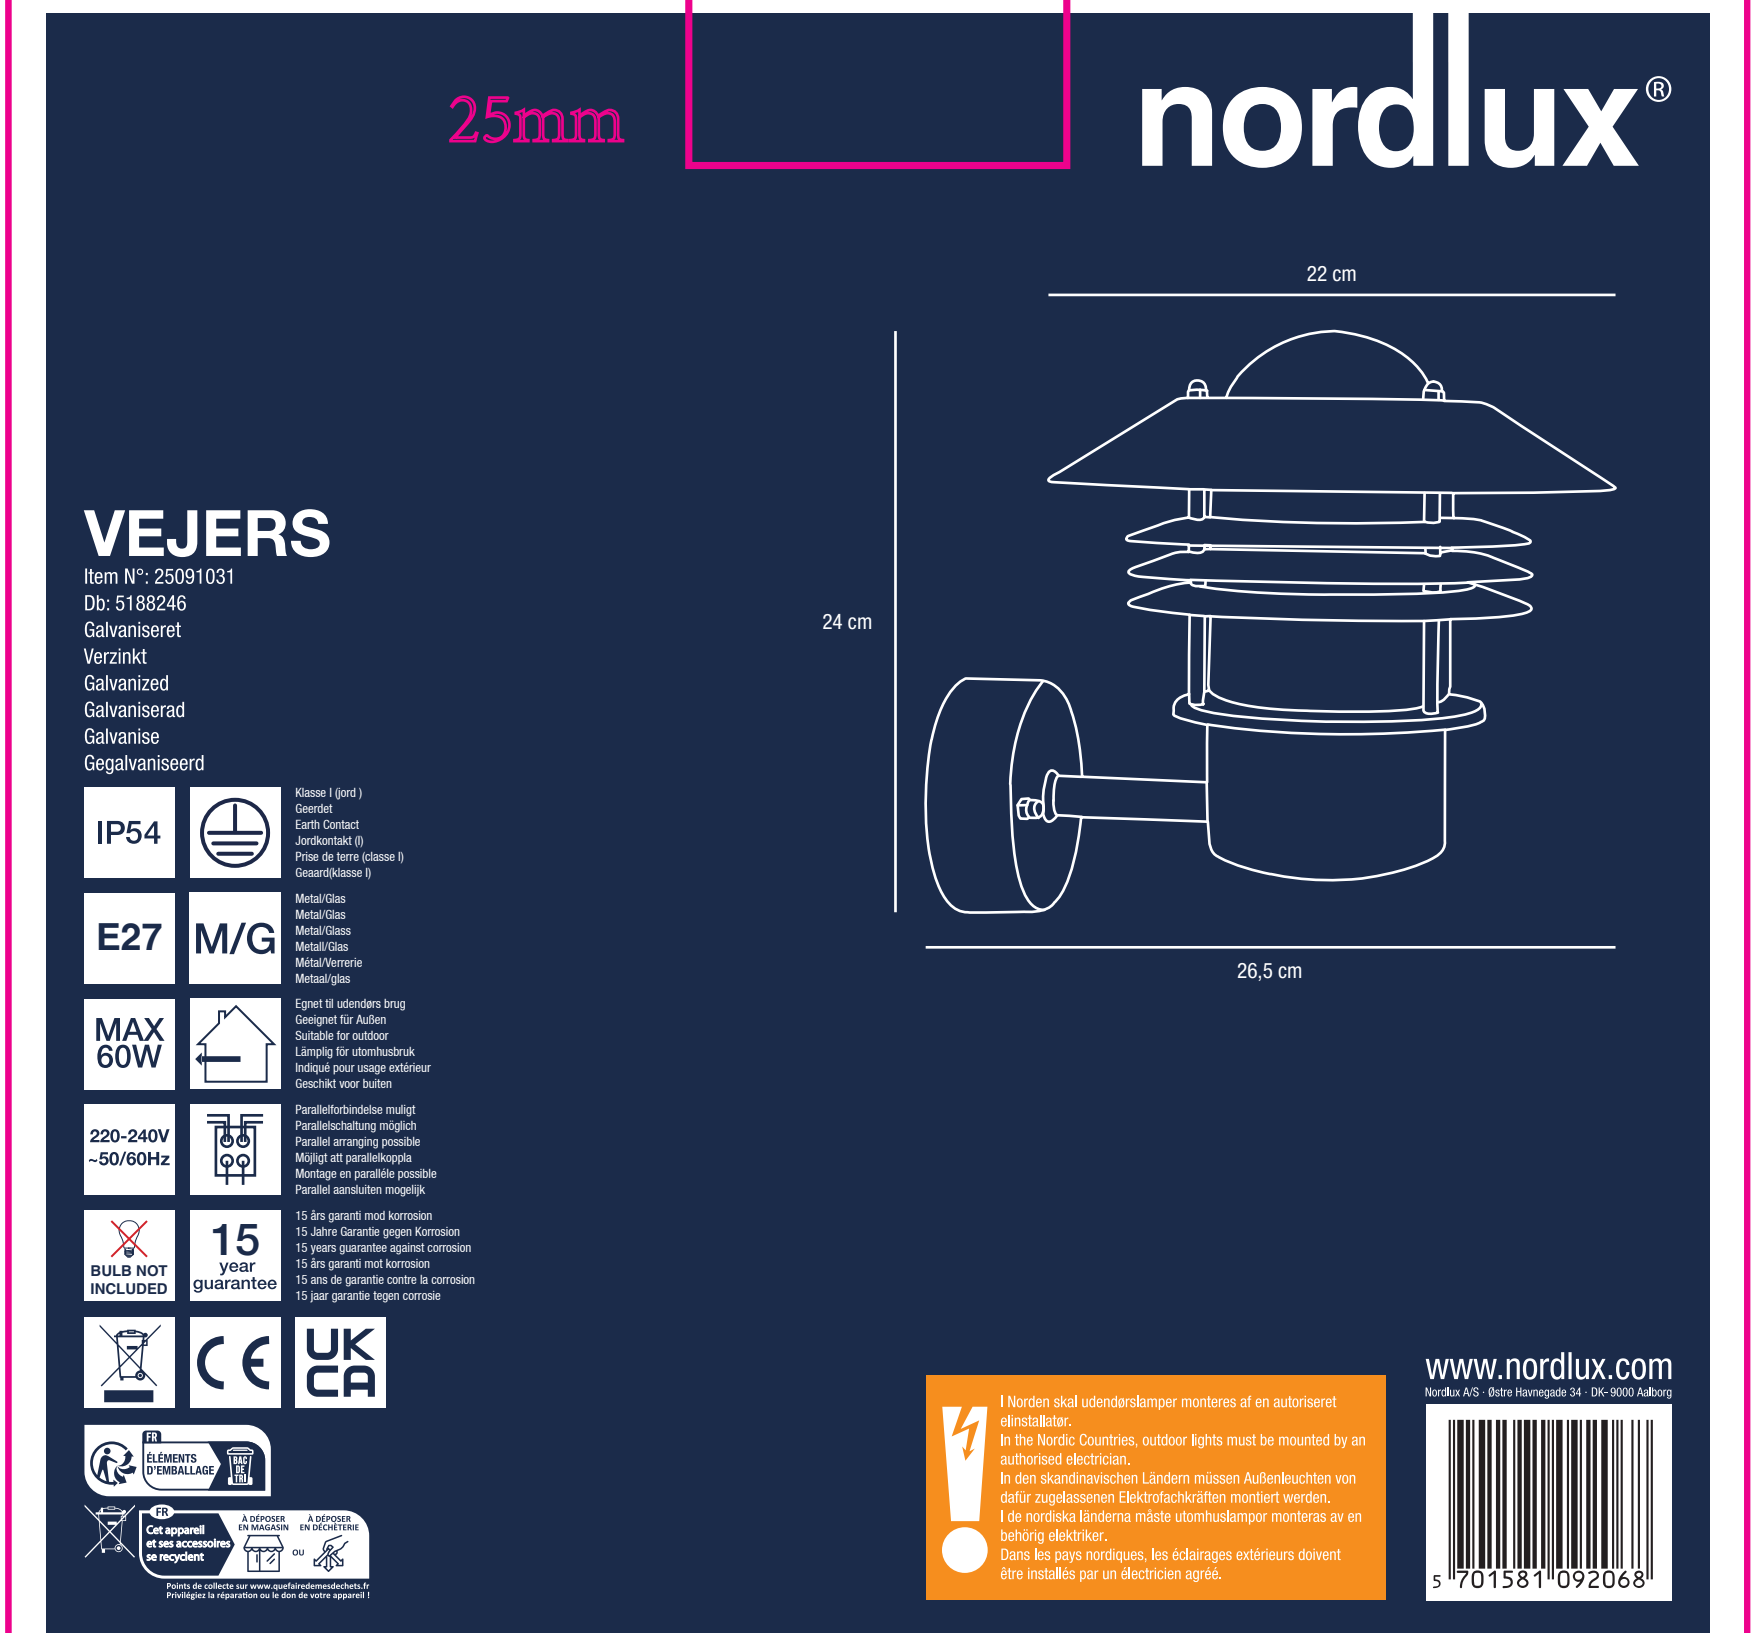

230x220x225mm

AAD: 24122025 NS