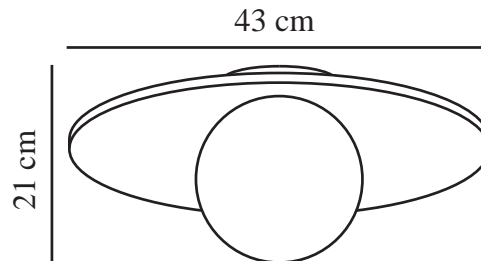

SIONA | CEILING LIGHT | BLACK

2510016003

nordlux®

Voltage (V): 220-240 Volt
IP degree: IP44
Maximum bulb wattage (W): 60W
Class (Class 1, Class 2, Class 3):
Class 2 (Double isolated)
Socket type: E27
Parallel connection: False

Height (cm): 21
Shade Diameter (cm): 43
Length (cm): 43
EAN: 5704924023002
TUN: 2427481
Item Number: 2510016003

Pcs Per Master Carton: 3
Sales Box Height (cm): 46.5
Sales Box Width(cm): 46.5
Sales Box Depth (cm): 25.5
Sales Box Volume m³ : 0.0551
Product net weight (kg): 1.8

Primary material: Metal
Secondary material: Glass
Colour: Black

- Stylish design • Soft and diffused light
- Suitable for humid areas (IP44)

The beautifully round Siona ceiling light features a modern and stylish design with a high IP rating, making it suitable for humid areas such as the bathroom. Its opal white glass diffuser provides a pleasant, glare-free light.