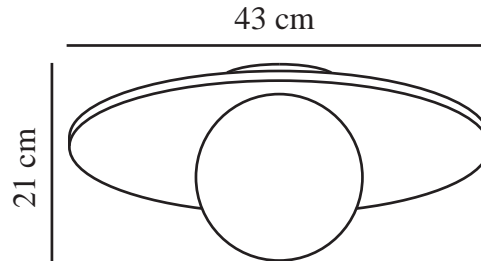

SIONA | CEILING LIGHT | WOOD FOIL

2510016014

nordlux®

Voltage (V): 220-240 Volt
IP degree: IP44
Maximum bulb wattage (W): 60W
Class (Class 1, Class 2, Class 3):
Class 2 (Double isolated)
Socket type: E27
Parallel connection: False

Height (cm): 21
Shade Diameter (cm): 43
Length (cm): 43
EAN: 5704924022999
TUN: 2427482
Item Number: 2510016014

Pcs Per Master Carton: 3
Sales Box Height (cm): 46.5
Sales Box Width(cm): 46.5
Sales Box Depth (cm): 25.5
Sales Box Volume m³ : 0.0551
Product net weight (kg): 1.8

Primary material: Metal
Secondary material: Glass
Colour: Wood foil

- Stylish design • Soft and diffused light
- Suitable for humid areas (IP44)

The beautifully round Siona ceiling light features a modern and stylish design with a high IP rating, making it suitable for humid areas such as the bathroom. Its opal white glass diffuser provides a pleasant, glare-free light.