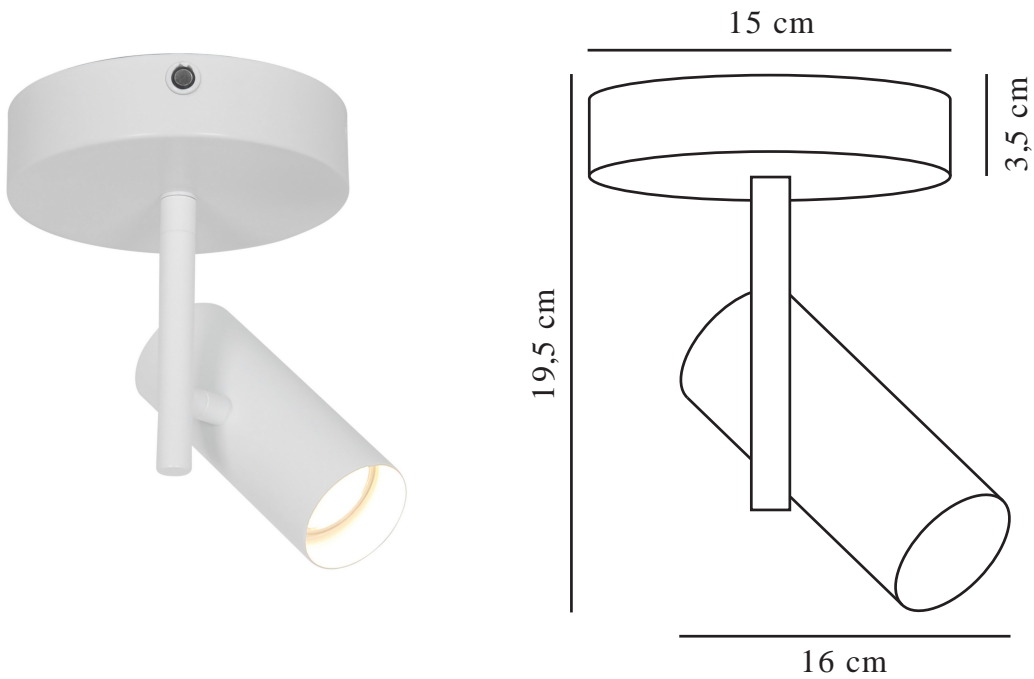

JEROME | CEILING LIGHT | WHITE

2510056001

nordlux®

Voltage (V): 220-240 Volt
IP degree: IP20
Maximum bulb wattage (W): 8W
Class (Class 1, Class 2, Class 3):
Class 2 (Double isolated)
Socket type: GU10
Parallel connection: False
Primary material: Metal
Colour: White

Height (cm): 19.5
Shade Diameter (cm): 5.5
Length (cm): 16
Tilt Angle (°): 90
Turning Angle (°): 320
EAN: 5704924023026
TUN: 2427483
Item Number: 2510056001

Pcs Per Master Carton: 3
Sales Box Height (cm): 17.5
Sales Box Width(cm): 19.5
Sales Box Depth (cm): 18.5
Sales Box Volume m³ : 0.0063
Product net weight (kg): 0.58

• Minimalistic and modern design • Tiltable and turnable lamp head

Jerome is a minimalist and modern ceiling light that fits perfectly in the kitchen, walk-in closet, or hallway. The lamp head can be tilted and turned in any direction, making it ideal for spotlighting specific details in your interior.