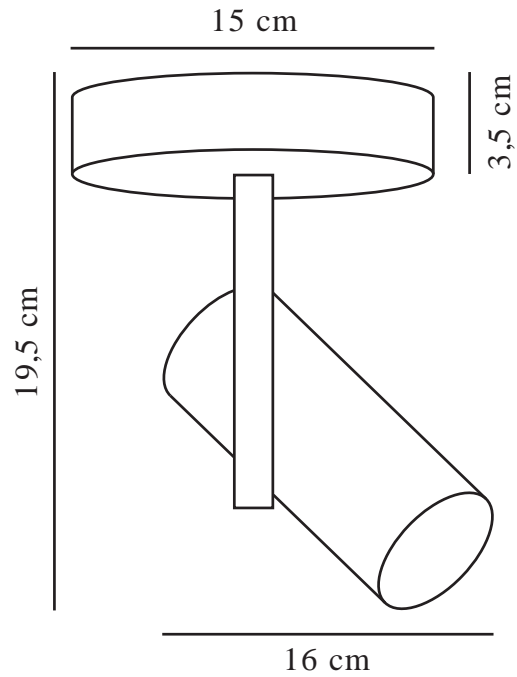

JEROME | CEILING LIGHT | BLACK

2510056003

nordlux®

Voltage (V): 220-240 Volt
IP degree: IP20
Maximum bulb wattage (W): 8W
Class (Class 1, Class 2, Class 3):
Class 2 (Double isolated)
Socket type: GU10
Parallel connection: False
Primary material: Metal
Colour: Black

Height (cm): 19.5
Shade Diameter (cm): 5.5
Length (cm): 16
Tilt Angle (°): 90
Turning Angle (°): 320
EAN: 5704924023033
TUN: 2427485
Item Number: 2510056003

Pcs Per Master Carton: 3
Sales Box Height (cm): 17.5
Sales Box Width(cm): 19.5
Sales Box Depth (cm): 18.5
Sales Box Volume m³ : 0.0063
Product net weight (kg): 0.58

• Minimalistic and modern design • Tilttable and turnable lamp head

Jerome is a minimalist and modern ceiling light that fits perfectly in the kitchen, walk-in closet, or hallway. The lamp head can be tilted and turned in any direction, making it ideal for spotlighting specific details in your interior.