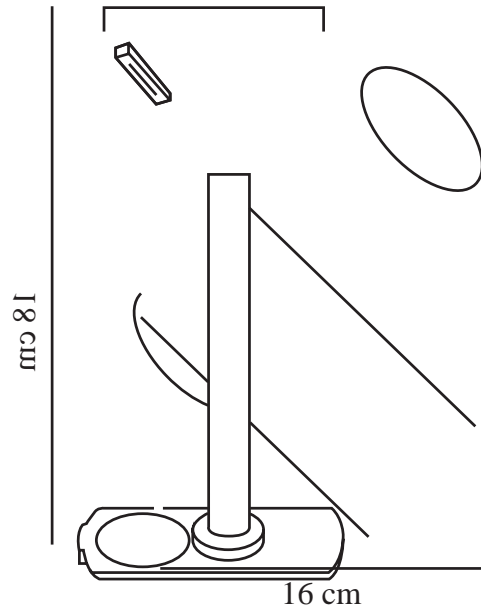

# JEROME LINK SPOT | TRACK LIGHT | WHITE

2510079901

nordlux®

Voltage (V): 220-240 Volt  
IP degree: IP20  
Maximum bulb wattage (W): 8W  
Class (Class 1, Class 2, Class 3):  
Class 1 (Earth contact)  
Socket type: GU10  
Parallel connection: False

Primary material: Metal  
Secondary material: Plastic  
Colour: White

Height (cm): 18  
Shade Diameter (cm): 5.5  
Length (cm): 16  
Tilt Angle (°): 90  
Turning Angle (°): 320

EAN: 5704924023040  
TUN: 2427502  
Item Number: 2510079901

Pcs Per Master Carton: 3  
Sales Box Height (cm): 22  
Sales Box Width (cm): 11  
Sales Box Depth (cm): 9  
Sales Box Volume m<sup>3</sup> : 0.0022  
Product net weight (kg): 0.34

- Minimalistic and modern design
- Tilttable and turnable lamp head
- Fits the Nordlux Link system