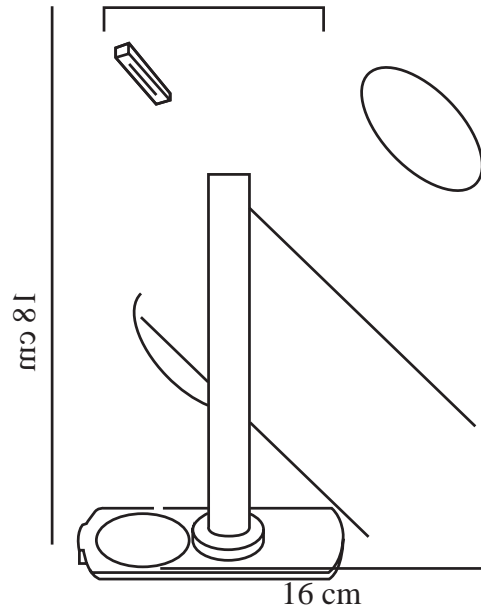

JEROME LINK SPOT | TRACK LIGHT | BLACK

2510079903

nordlux®

Voltage (V): 220-240 Volt
IP degree: IP20
Maximum bulb wattage (W): 8W
Class (Class 1, Class 2, Class 3):
Class 1 (Earth contact)
Socket type: GU10
Parallel connection: False

Primary material: Metal
Secondary material: Plastic
Colour: Black

Height (cm): 18
Shade Diameter (cm): 5.5
Length (cm): 16
Tilt Angle (°): 90
Turning Angle (°): 320

EAN: 5704924023057
TUN: 2427503
Item Number: 2510079903

Pcs Per Master Carton: 3
Sales Box Height (cm): 22
Sales Box Width (cm): 11
Sales Box Depth (cm): 9
Sales Box Volume m³ : 0.0022
Product net weight (kg): 0.34

- Minimalistic and modern design
- Tiltable and turnable lamp head
- Fits the Nordlux Link system